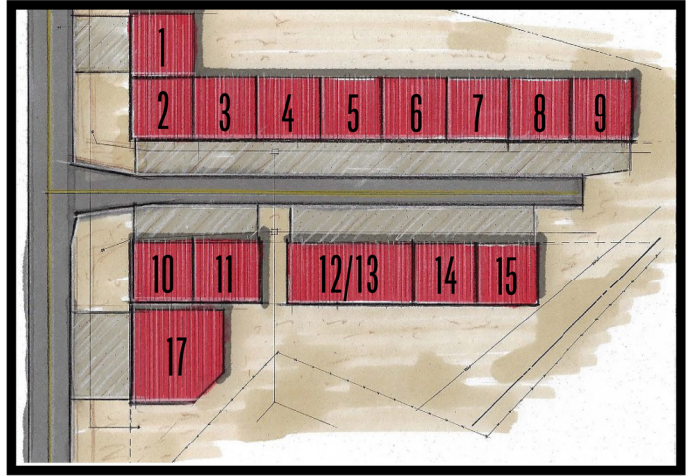

HANGARS AVAILABLE IN CALDWELL

- Custom Hangars Available
- 2,500 sq ft
- 50 ft x 50 ft
- RV Doors
- Bathroom
- Natural Gas Heaters

CONTACT FOR MORE INFORMATION:

Mike Moir

MIKE.MOIR@THEAGENCYRE.COM
208.850.7495