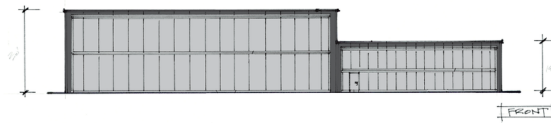

HANGARS AVAILABLE IN CALDWELL

- Custom Hangars Available
- 2,500 sq ft
- 50 ft x 50 ft
- RV Doors
- Bathroom
- Natural Gas Heaters

CONTACT FOR MORE INFORMATION:

Mike Moir

MIKE.MOIR@THEAGENCYRE.COM
208.850.7495