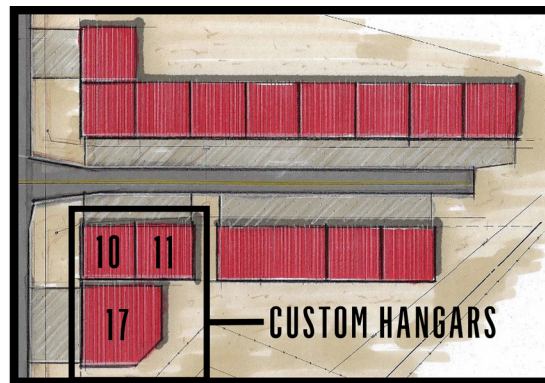

HANGARS AVAILABLE IN CALDWELL

- Custom Hangars Available
- 2,500 sq ft
- 50 ft x 50 ft
- RV Doors
- Bathroom
- Natural Gas Heaters

CONTACT FOR MORE INFORMATION:

Mike Moir

MIKE.MOIR@THEAGENCYRE.COM
208.850.7495