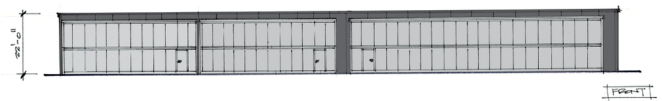

HANGARS AVAILABLE IN CALDWELL

- Custom Hangars Available
- 2,500 sq ft
- 50 ft x 50 ft
- RV Doors
- Bathroom
- Natural Gas Heaters

CONTACT FOR MORE INFORMATION:

Mike Moir

MIKE.MOIR@THEAGENCYRE.COM
208.850.7495