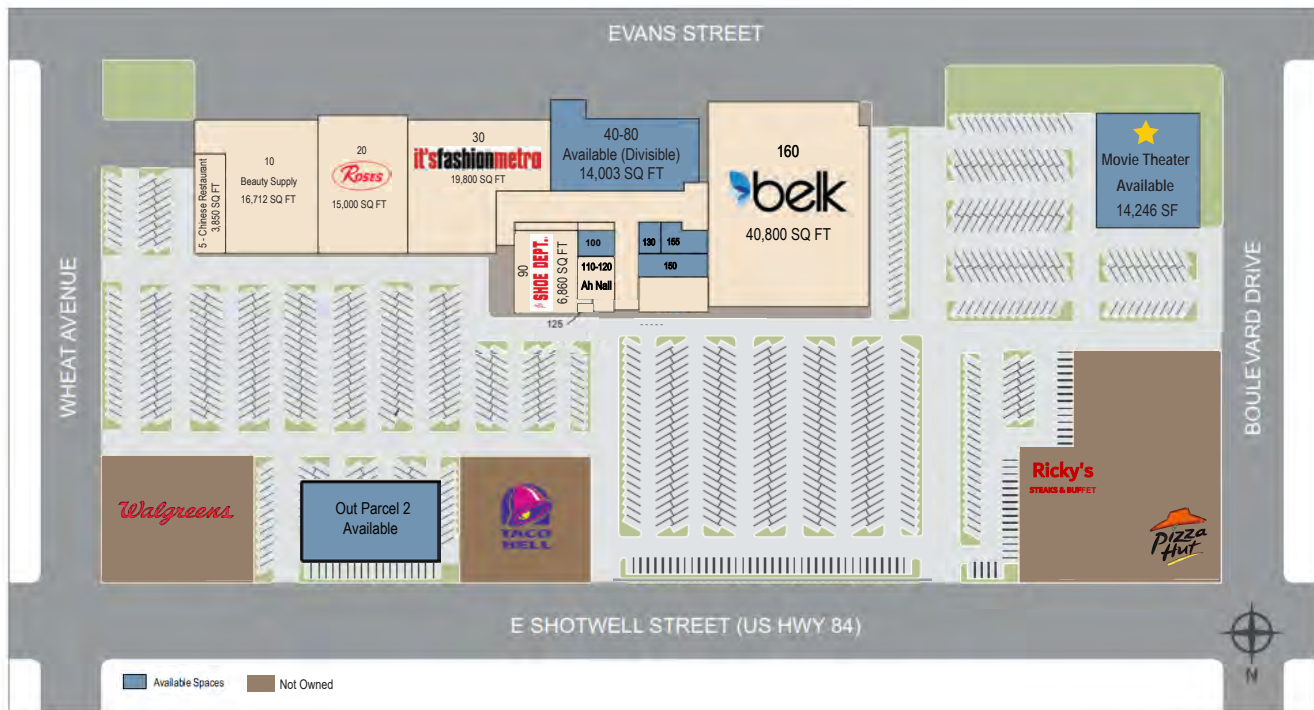

Property for Lease

Bainbridge Mall

1400 East Shotwell Street, Bainbridge, GA 39819

Property Details

- Property Size: 143,322 SQ FT
- Established tenant base including Belk, Roses Express, It's Fashion Metro and Shoe Dept
- Signage opportunities
- Prime location with excellent visibility on Shotwell Street
- Prime interior retail/office and exterior retail space available
- Out Parcel Available
- Movie Theatre Available - 14,246 SQ FT

Property Description

Bainbridge Mall is located in Decatur County, Georgia. The mall is anchored by Belk, and has an assortment of other specialty shops.

200 Lake Avenue, 2nd floor
Lake Worth Beach, FL 33460

Tel: 561-533-0344
leasing@in-rel.com

 @inrel.properties
 @inrelproperties

Bainbridge Mall

1400 East Shotwell Street, Bainbridge, GA 39819

Property Details

No.	Retailer Name	SQ FT
5	Chinese Restaurant	3,850
10	Beauty Supply Roses	16,712
20	Express	15,000
30	It's Fashion Metro	19,800
40-80	AVAILABLE	14,003
90	Shoe Dept.	6,860
100	AVAILABLE	1,311
110,120	Ah Nail	1,678
125	Recruiting Company	370
130	AVAILABLE	2,313
140	Envision Credit Union	2,697
150	AVAILABLE	2,650
155	AVAILABLE	1,378
160	Belk, Inc.	40,800
190	AVAILABLE	14,246
Out Parcel 2	AVAILABLE	2,000+/-

@inrel.properties
 @inrelproperties

Unit 190 - 14,246 SQ FT

Photos

SPACE DETAILS | 6 Screens | 1,100 Seats | Inclined Floors

200 Lake Avenue, 2nd floor
Lake Worth Beach, FL 33460

Tel: 561-533-0344
leasing@in-rel.com