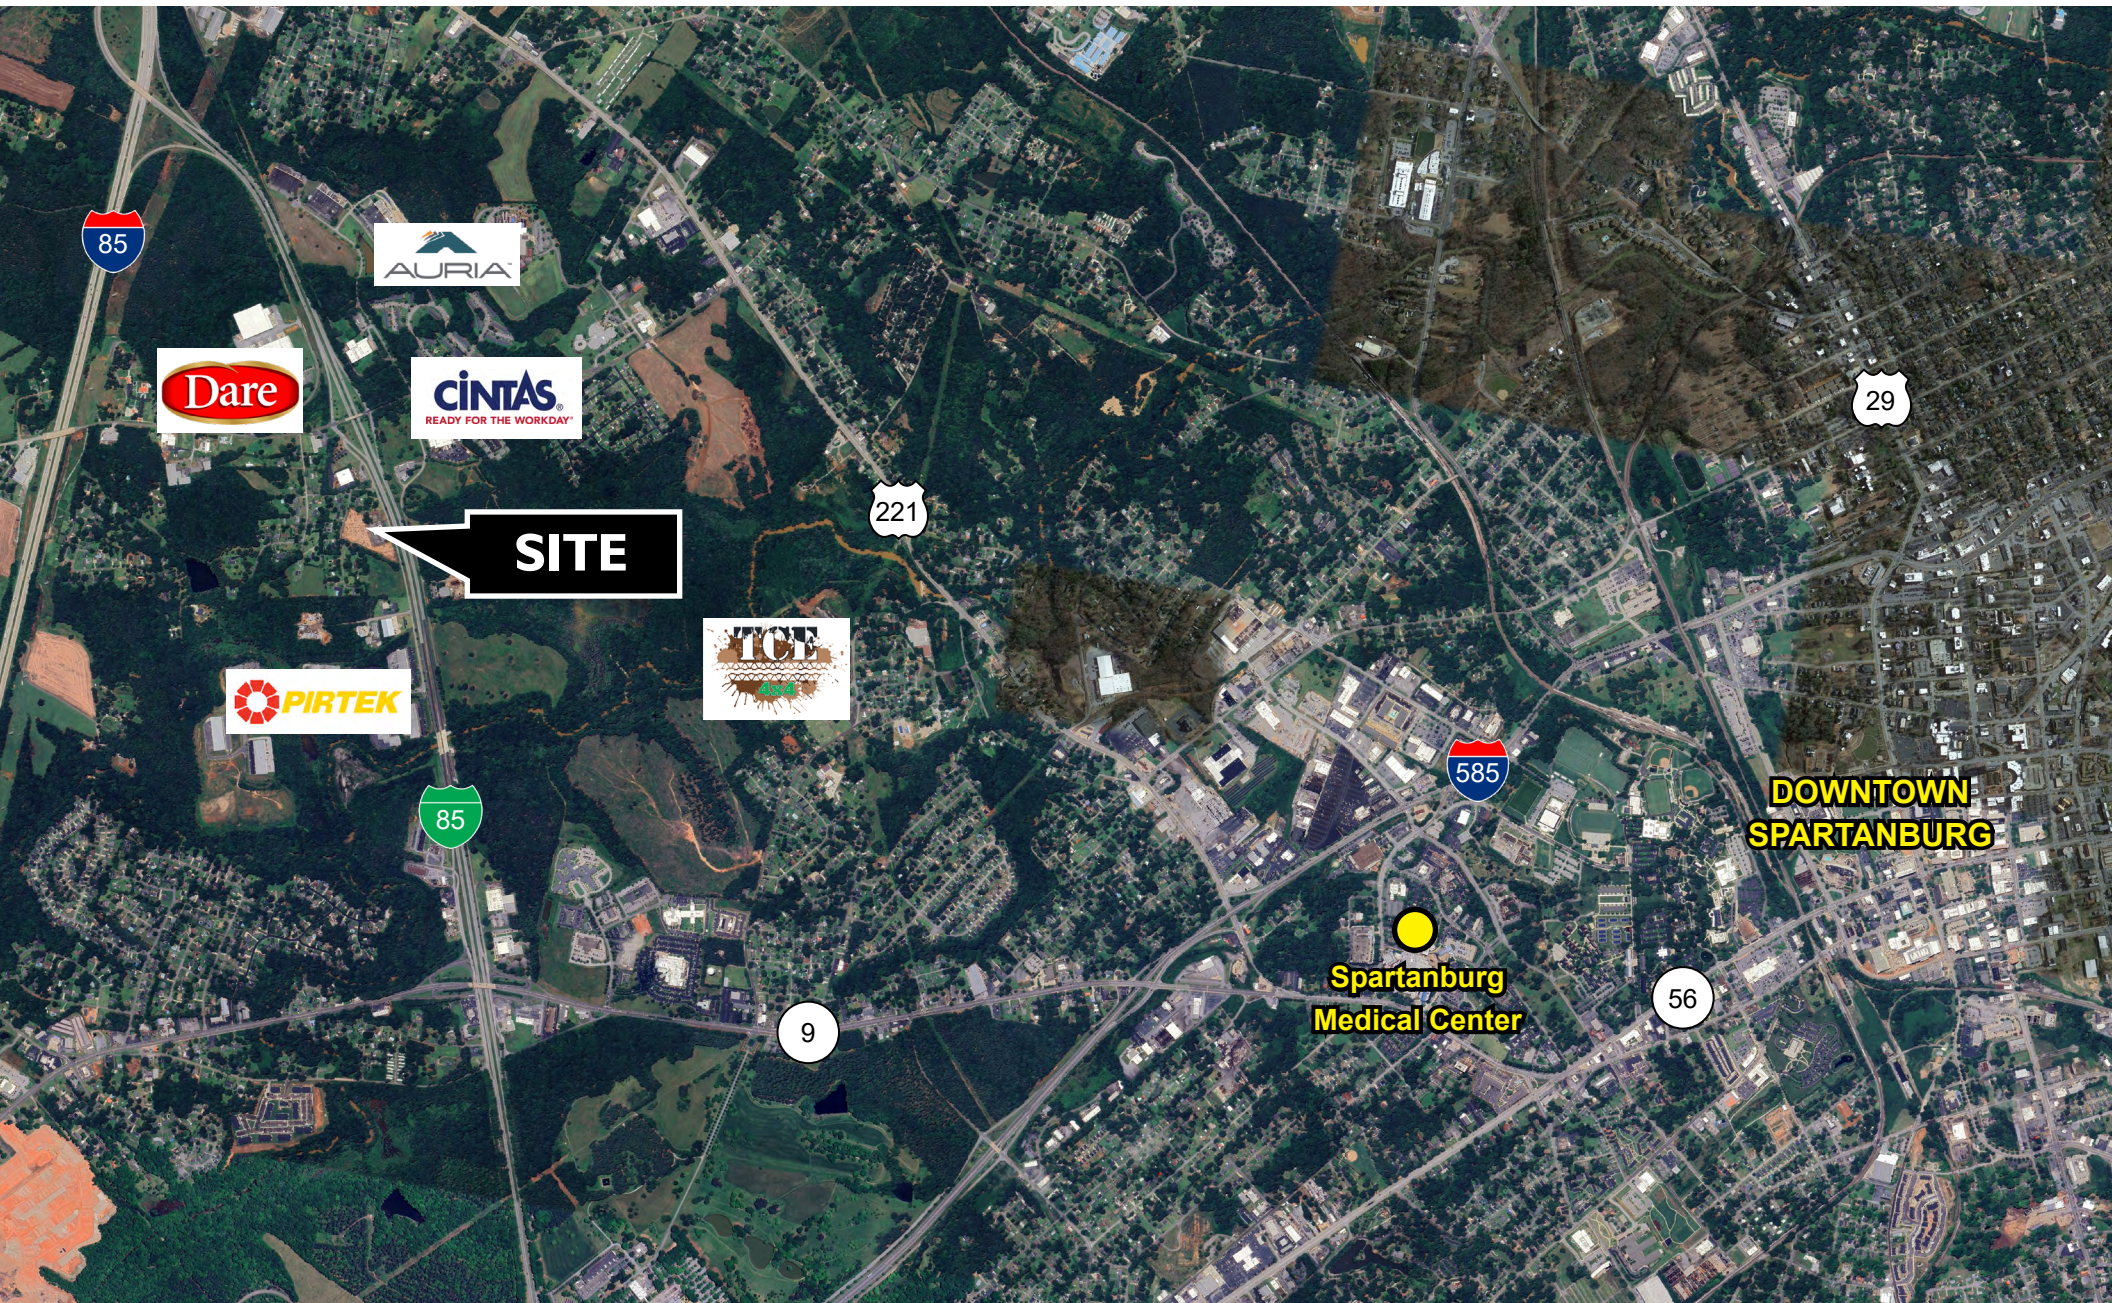

For more information, please contact:

Joe Lomady • 864.787.3781 • joe@lyonsindustrial.com