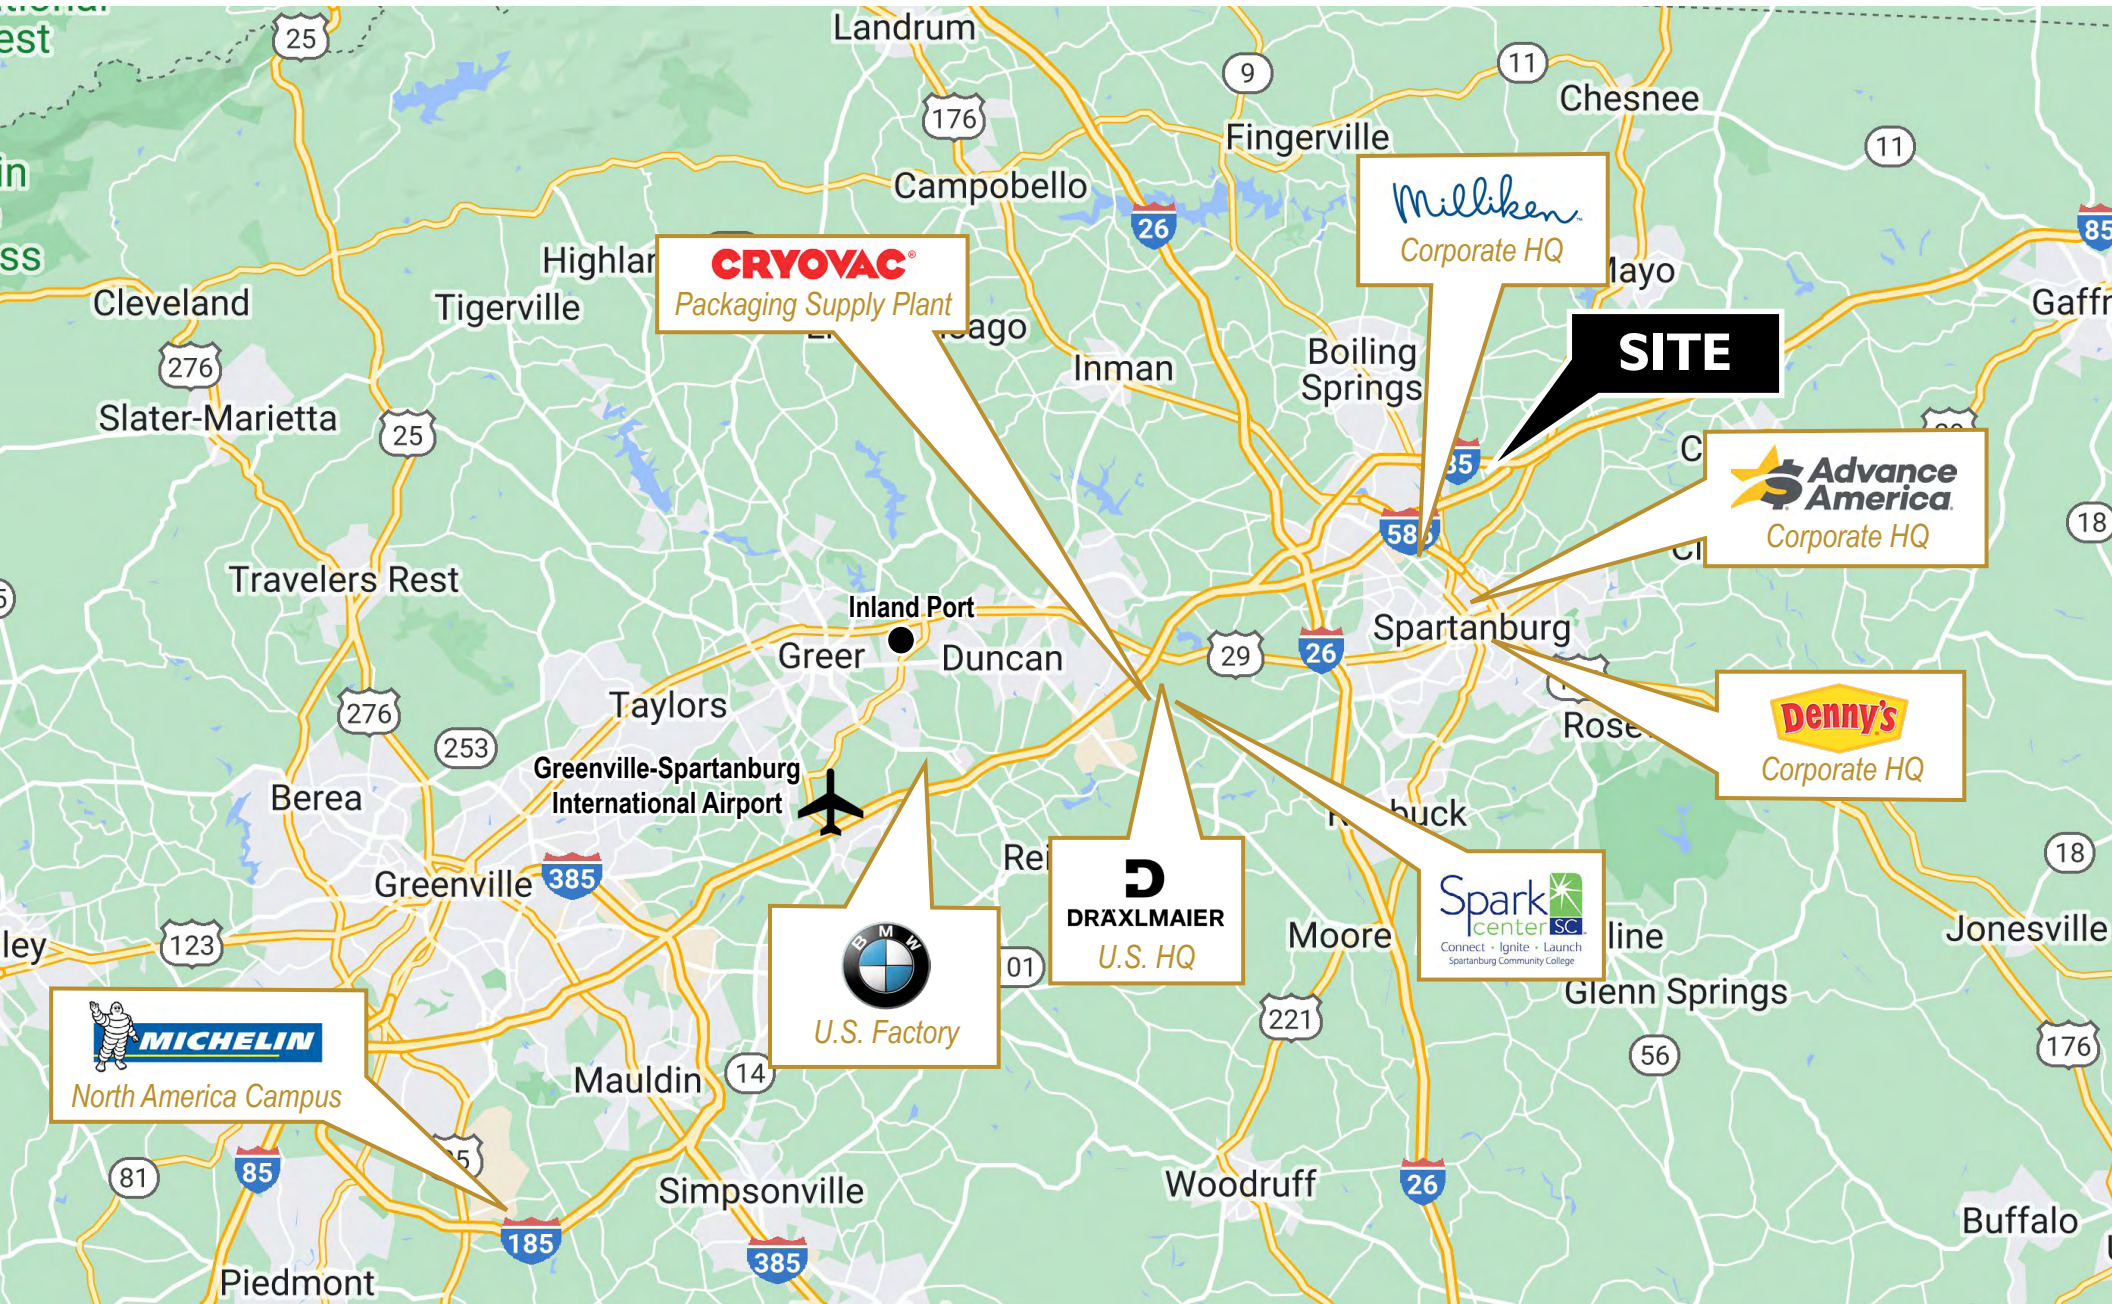

For more information, please contact:

Joe Lomady • 864.787.3781 • joe@lyonsindustrial.com