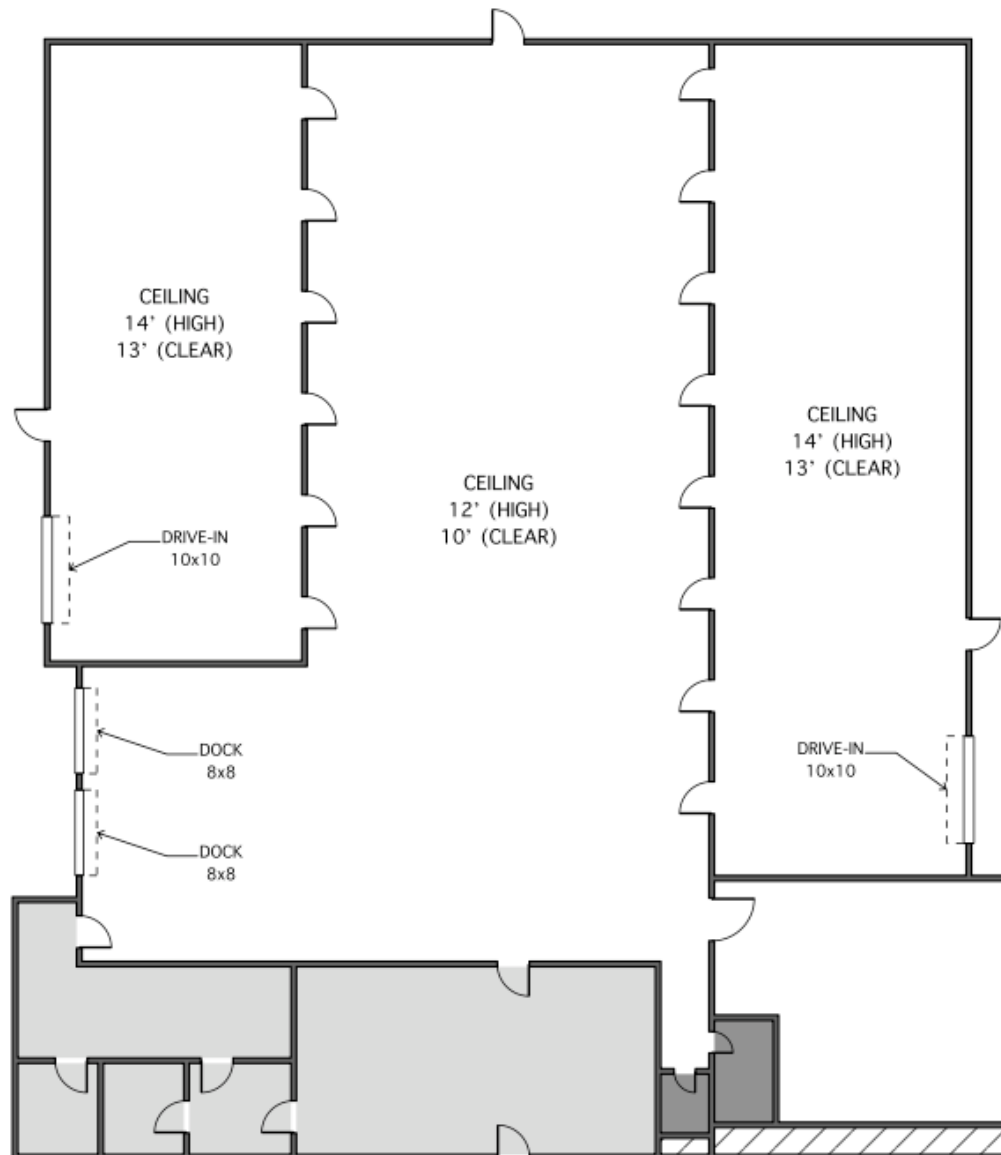

OFFICE
1,402 +/- SQFT

WAREHOUSE
7,650 +/- SQFT

TOTAL
9,052 +/- SQFT

For more information, please contact:

Joe Lomady • 864.787.3781 • joe@lyonsindustrial.com