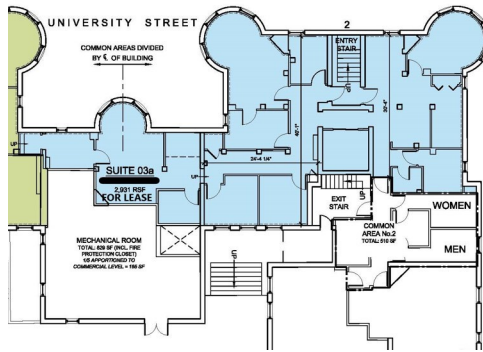

2,931 sq. ft for lease | Harvard Square, Cambridge

Building located near the Harvard Square T station on the Red Line.

Near bus routes:
1, 66, 69, 71, 73,
75, 77, 78

2 University Rd Suite 3a

10 offices / meeting rooms, 2 open office areas, shared kitchen.