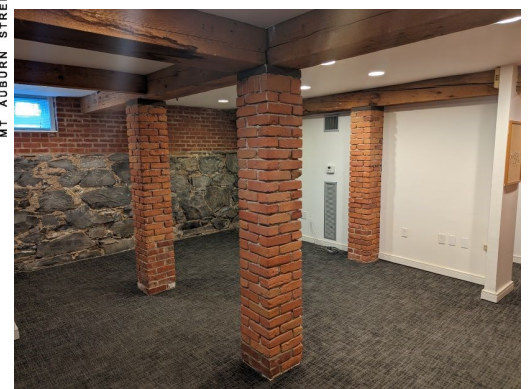

2,931 sq. ft for lease | Harvard Square, Cambridge

Building located near the Harvard Square T station on the Red Line.

Near bus routes:
1, 66, 69, 71, 73,
75, 77, 78

2 University Rd Suite 3a

10 offices / meeting rooms, 2 open office areas, shared kitchen.