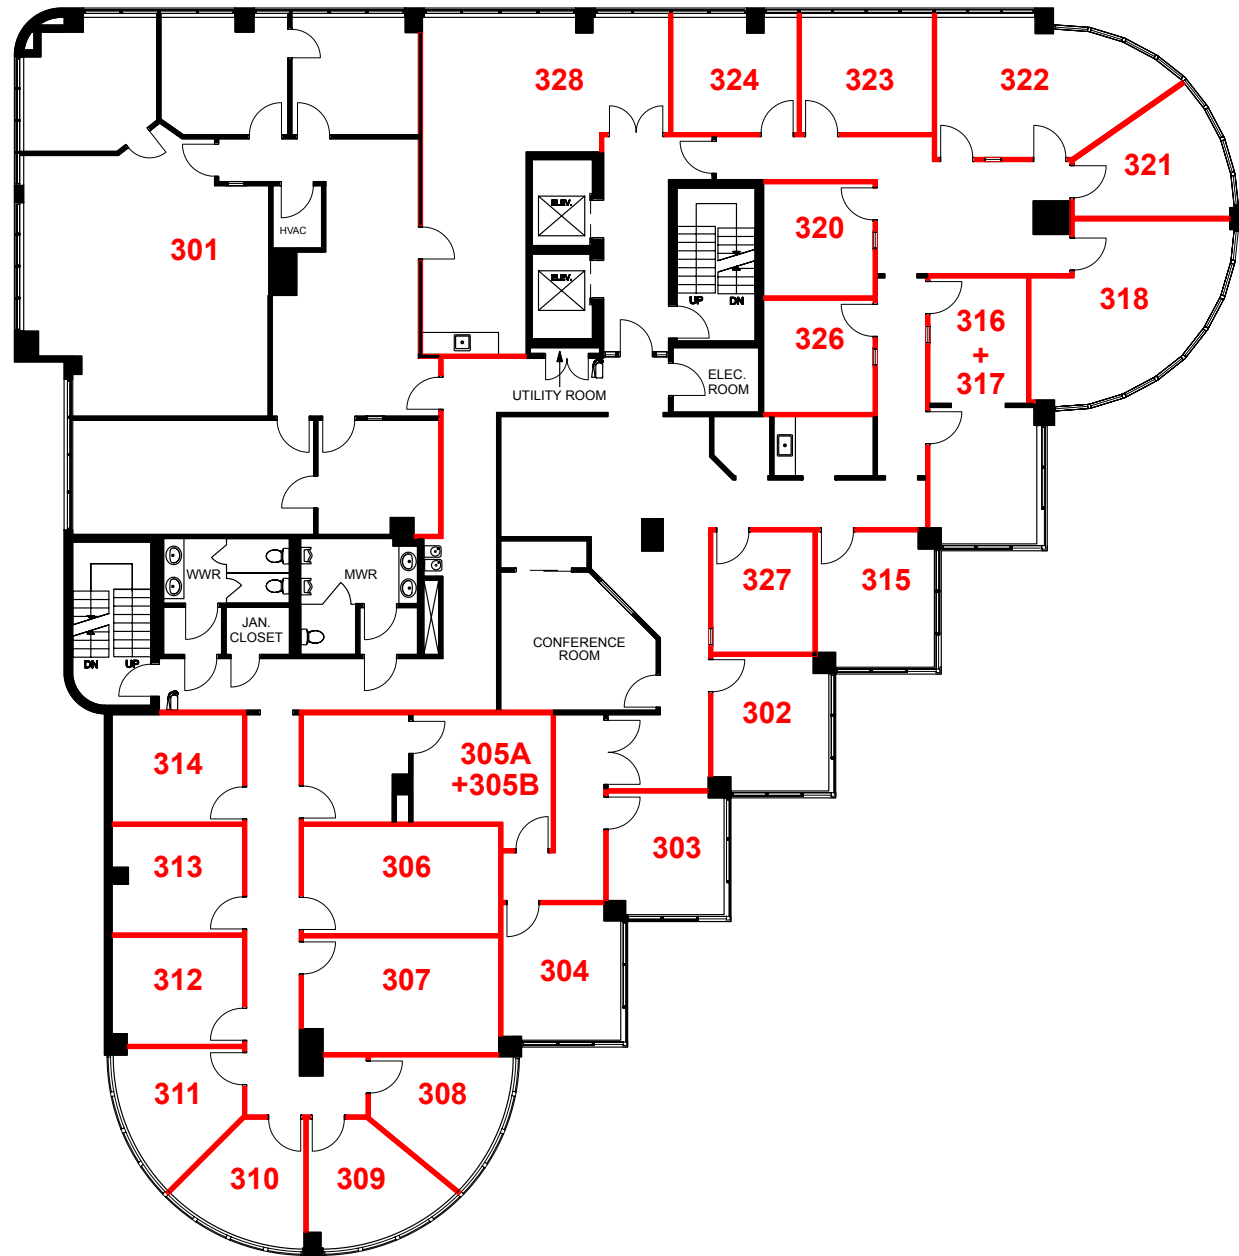

Singer Island Corporate Center

Version	Created: 02/03/2023
FP1A	Measured: 01/20/2023

2655 North Ocean Drive
Riviera Beach, Florida, United States

Floor 03

This work product has been prepared by Extreme Measures Inc. pursuant to a contract with the Client for the sole benefit of and use by the Client. No third party may rely on this work product without the receipt of a reliance letter from Extreme Measures Inc.