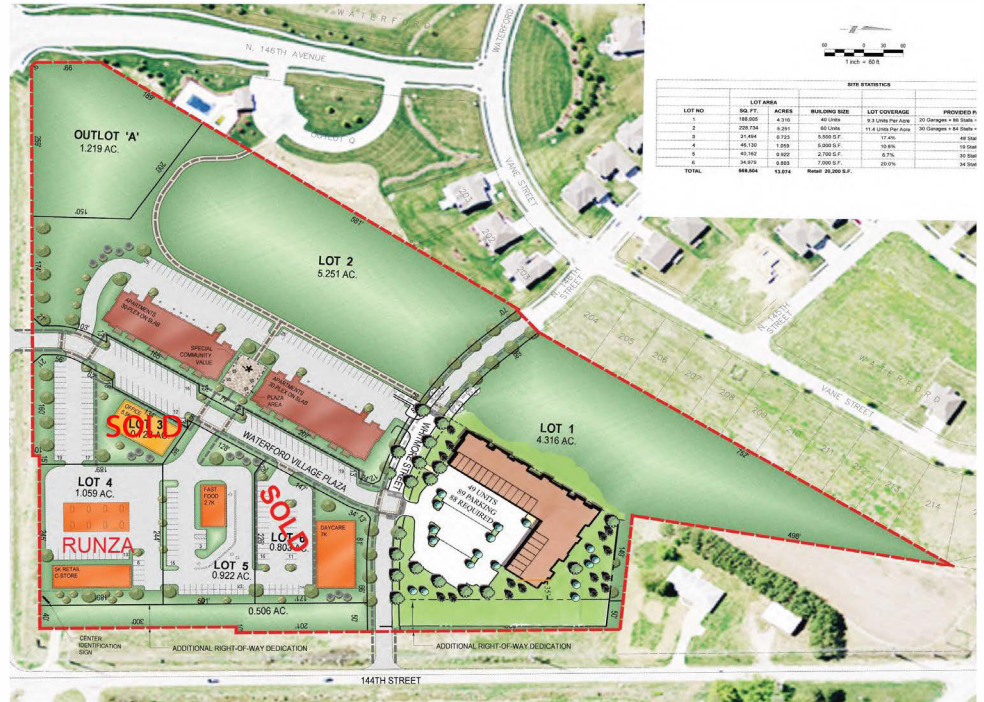

Land for Sale

Waterford Village 144th & Ida St.

Commercial Ground For Sale

Lot 1 – Multi-Family 4.32
Acres | \$564,015

Lot 2 – Multi-Family 5.25
Acres | \$686,201

Lot 3 – SOLD

Lot 4 – SOLD

Lot 5 – Retail
0.92 Acres | \$355,580

Lot 6 – SOLD

Property Highlights:

- Highly visible location on 144th Street corridor
- Great location close to many new housing communities
- Monument signage available

For More Information:

Jana Faller / 402.672.5550