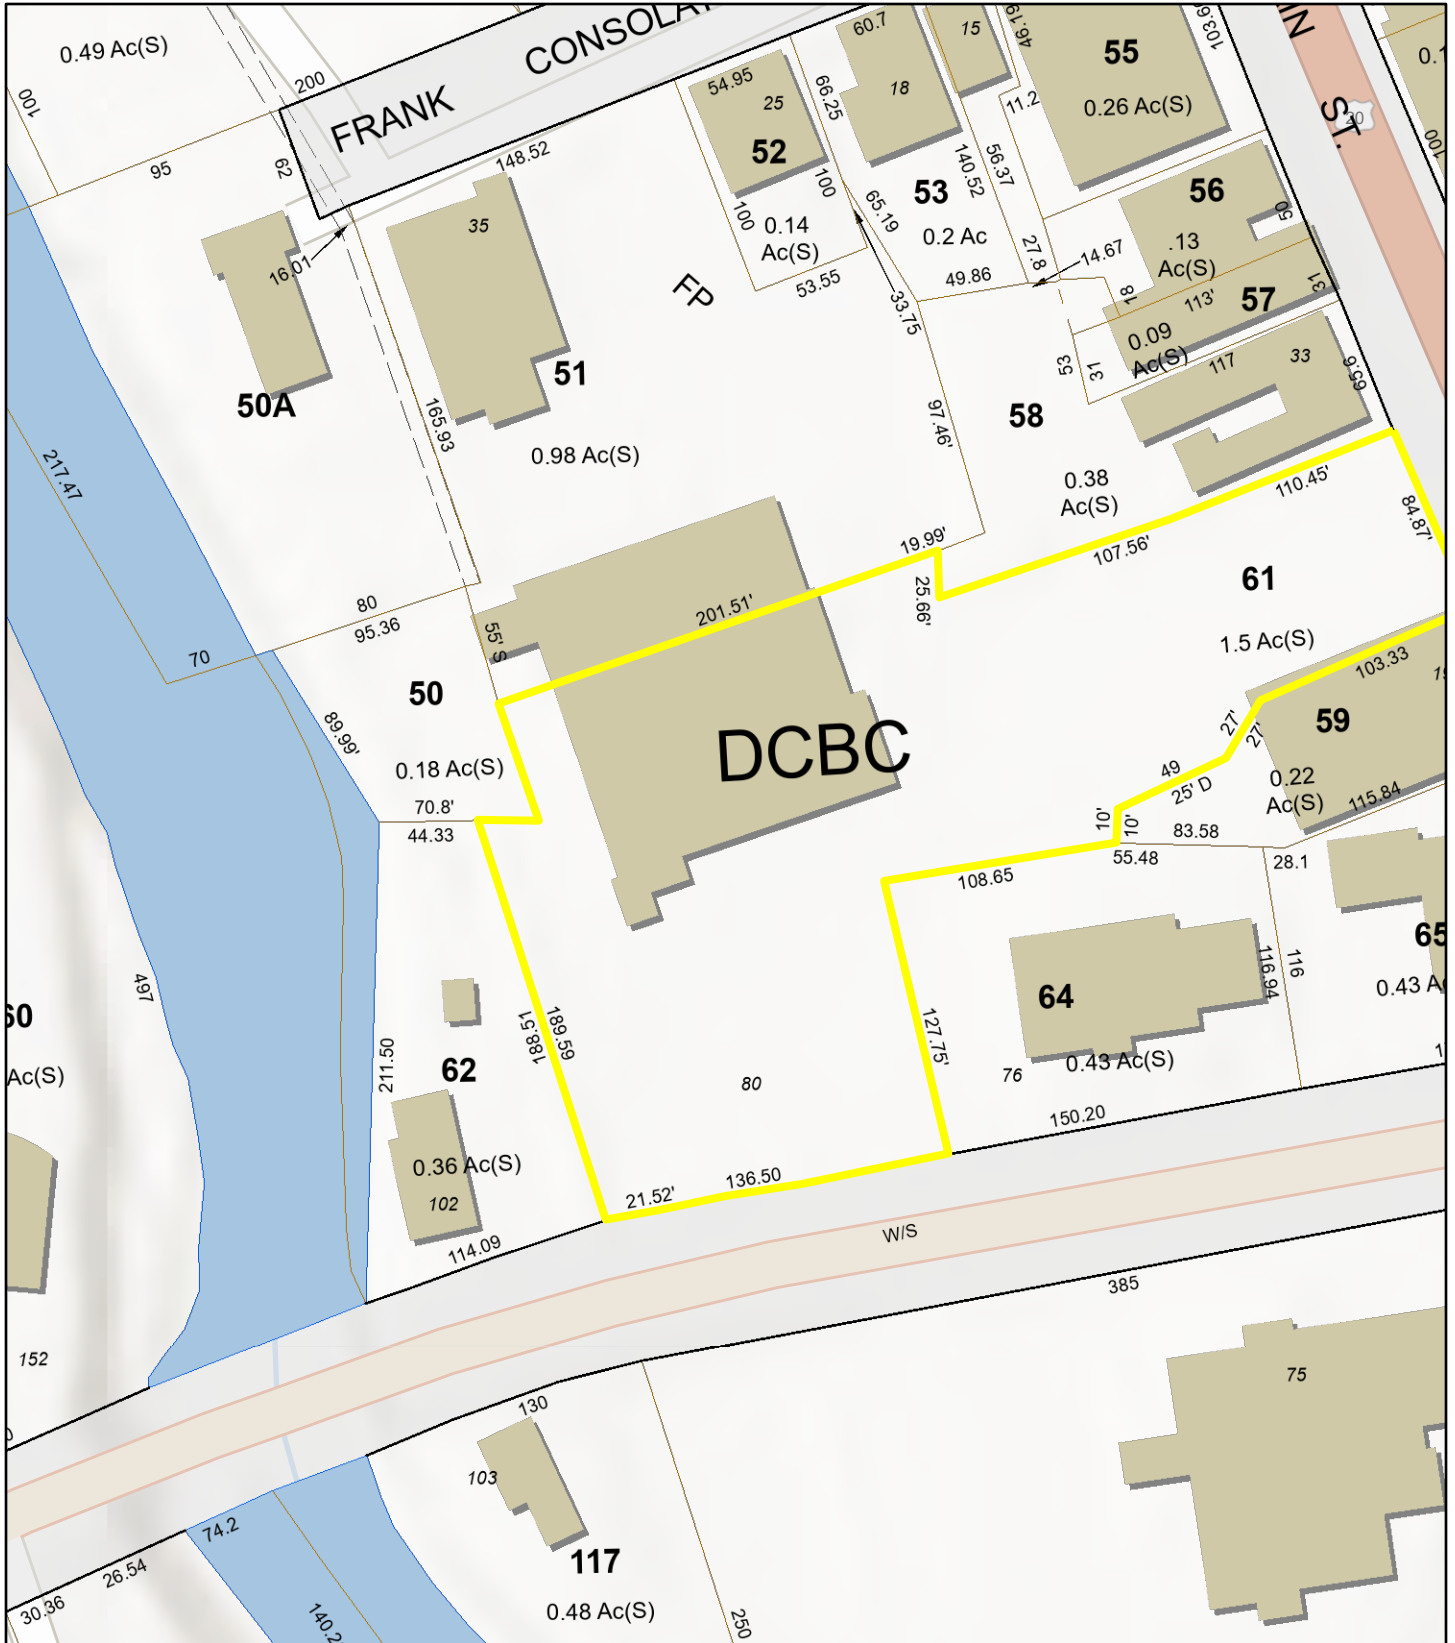

88 West Park St

Town of Lee, MA

1 inch = 85 Feet

www.cai-tech.com

September 29, 2025

Data shown on this map is provided for planning and informational purposes only. The municipality and CAI Technologies are not responsible for any use for other purposes or misuse or misrepresentation of this map.