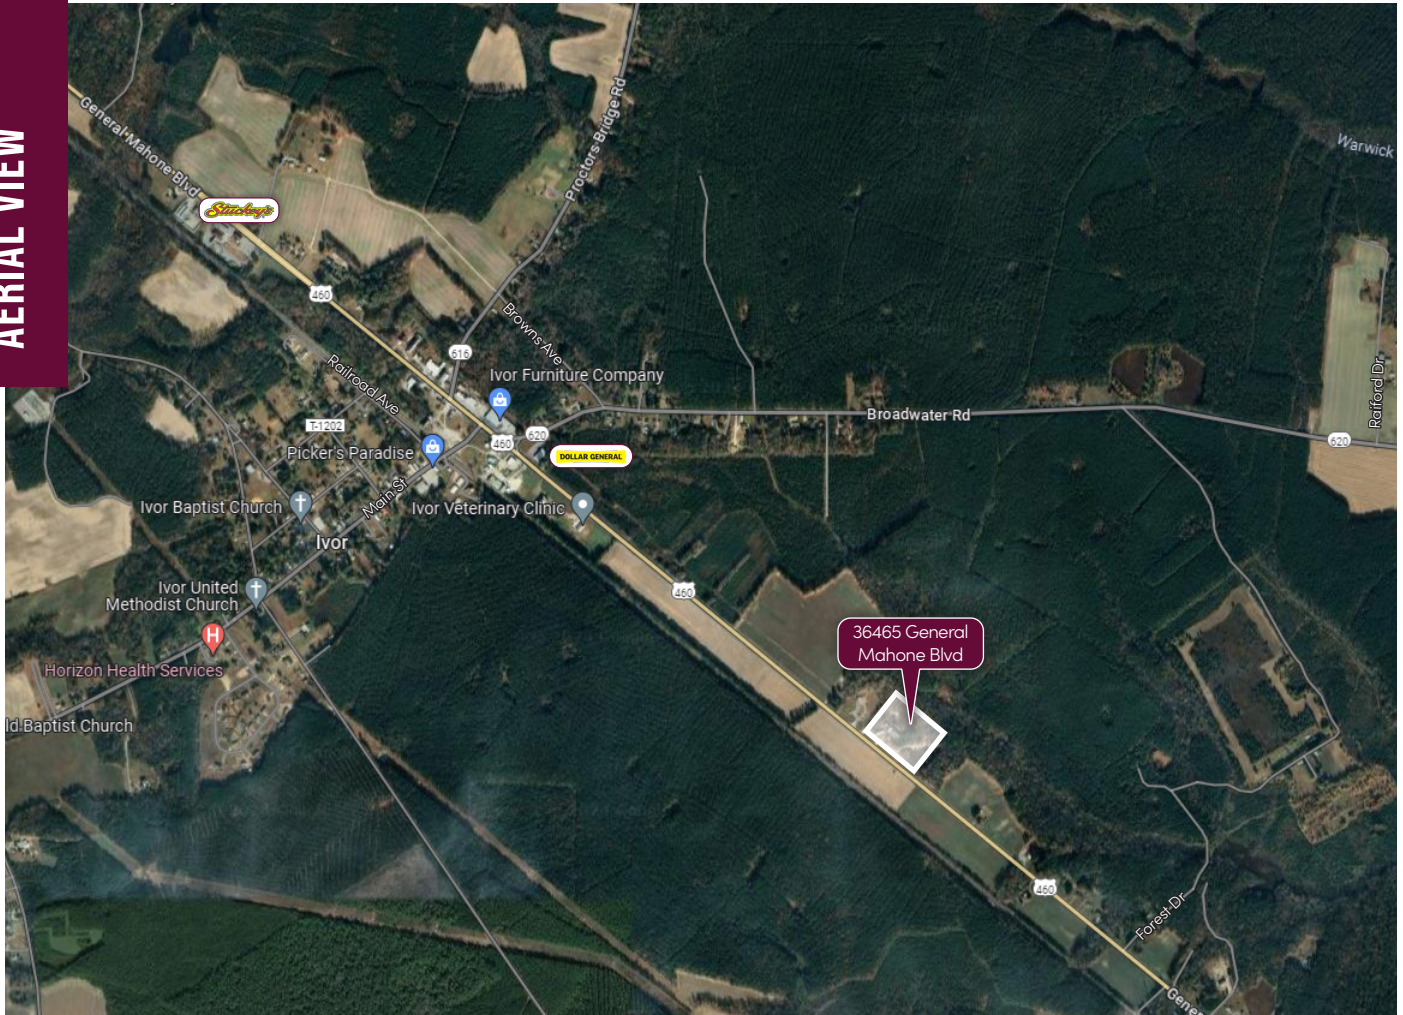

AERIAL VIEW

COLLECTION STREET	CROSS STREET	TRAFFIC VOLUME	DISTANCE
General Mahone Blvd	Forest Dr SE	9,512	0.54 mi
General Mahone Blvd	Broadwater Rd NW	9,995	0.54 mi
Broadwater Rd	Raiford Dr E	1,994	0.77 mi
Broadwater Rd	Browns Ave NE	2,185	0.89 mi
Main St	Railroad Ave NE	2,374	1.04 mi

Last measured 2022

**BERKSHIRE
HATHAWAY
HOMESERVICES**

**RW TOWNE
REALTY**

Michael Amory, Associate Broker, REALTOR®

757-810-2455

michaelamoryrealtor.com • michael.amory@rwtowne.com

Office: 5857 Harbour View Blvd, Suite 100, Suffolk, VA 23435 • 757-935-9000