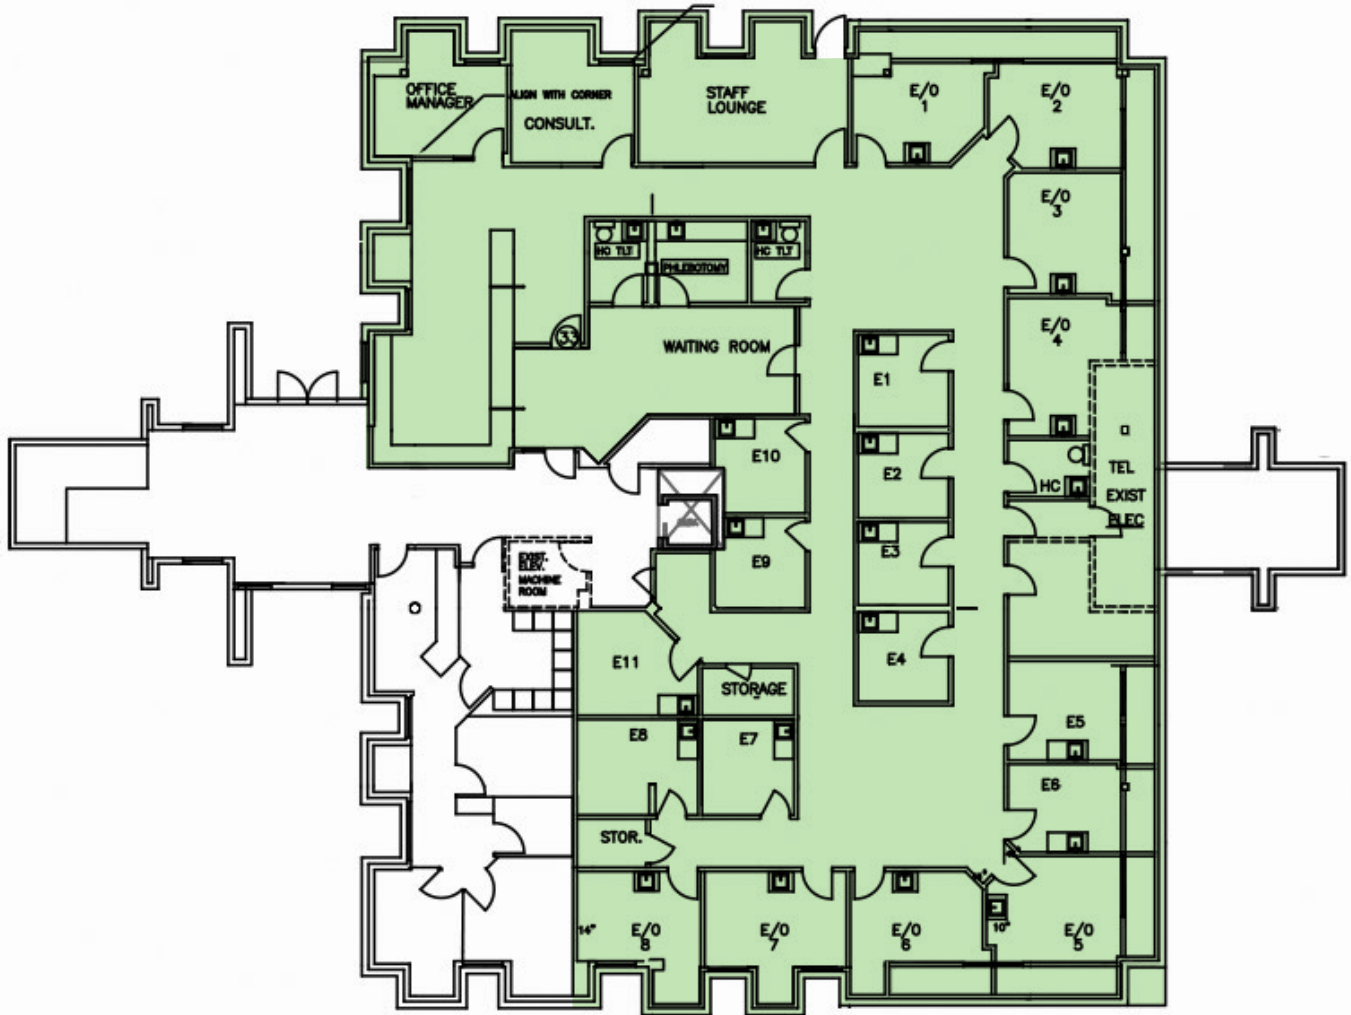

SUITE 100 / ±6,180 SF