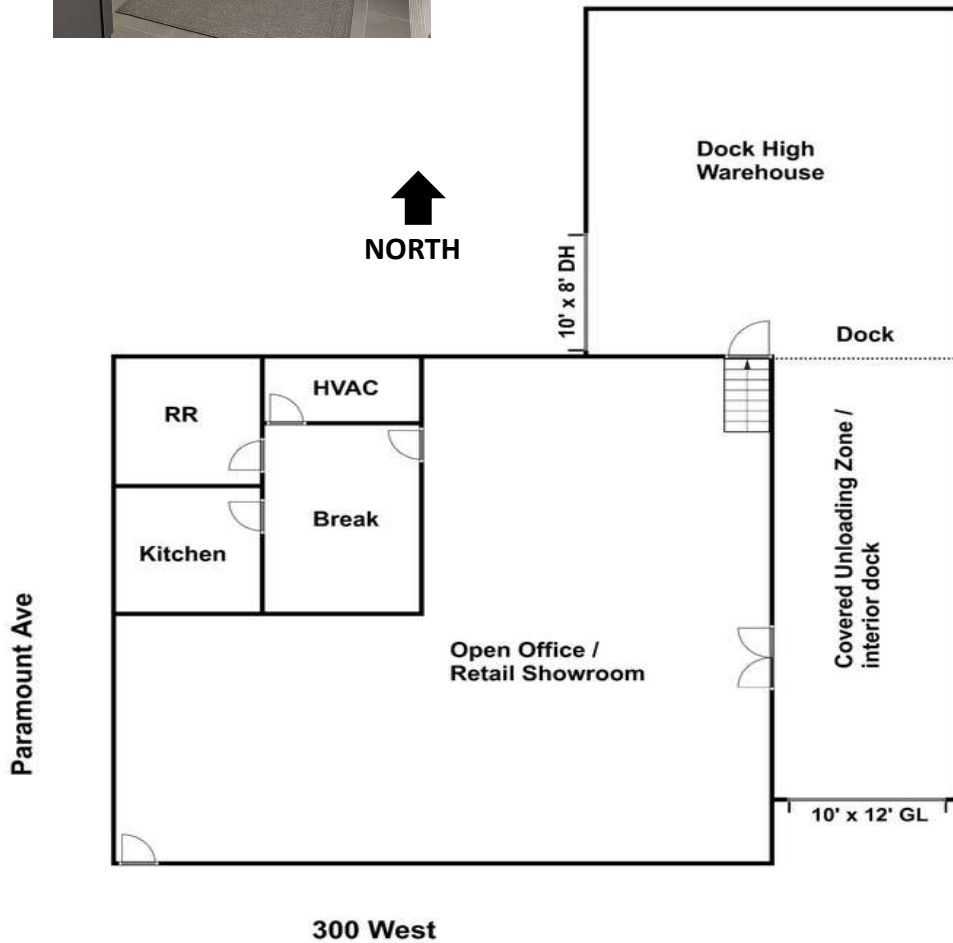

Lease - Newly Remodeled Office/Warehouse
1531 South 300 West
Salt Lake City, UT

5284 S. Commerce Dr. #C 274, Murray, Utah 84107 / o:801.433.2480 f: 801.290.3172