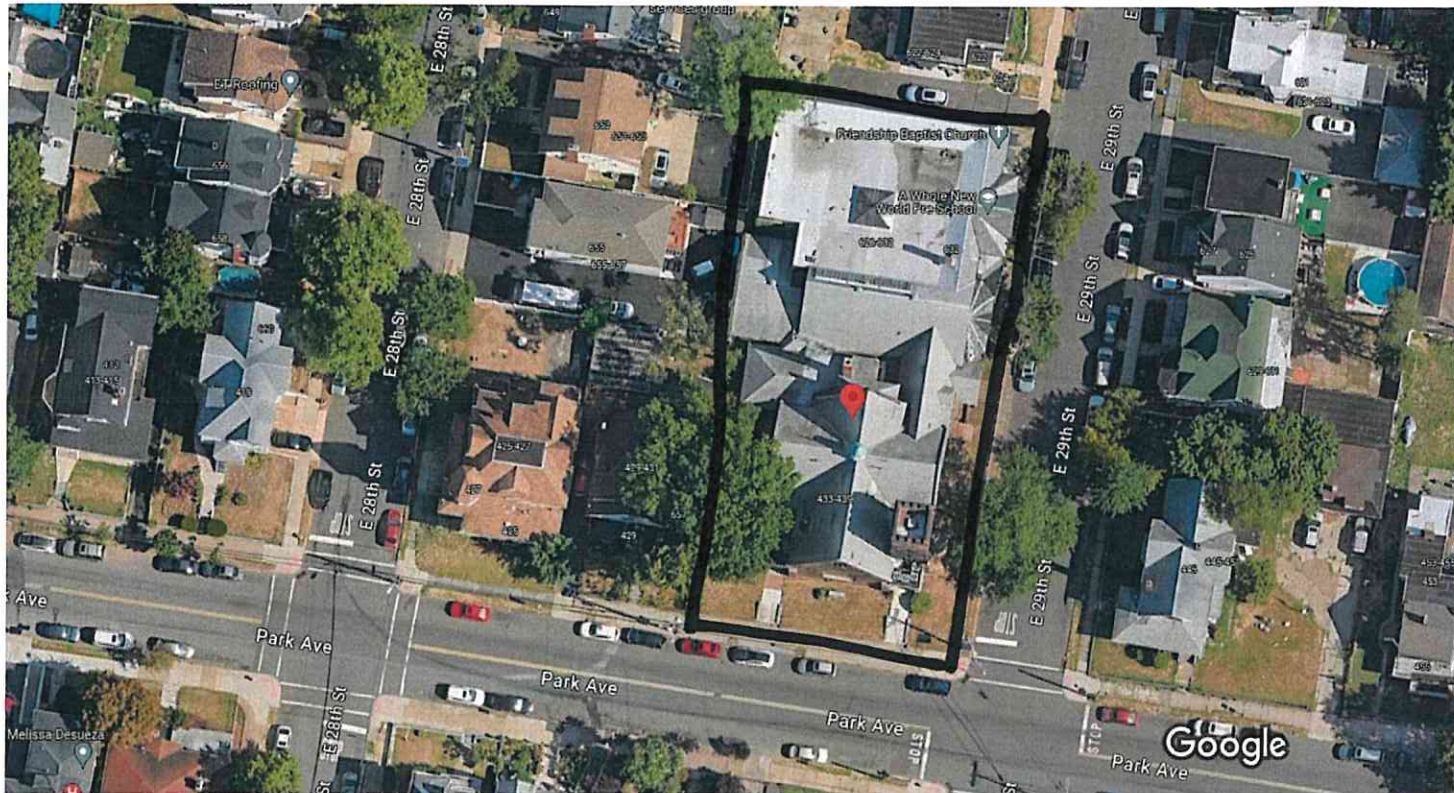

Google Maps 433 Park Ave

Imagery ©2023 Maxar Technologies, New York GIS, Map data ©2023 Google 20 ft

433 Park Ave Building

Directions

Save

Nearby

Send to
phone

Share

433 Park Ave, Paterson, NJ 07504