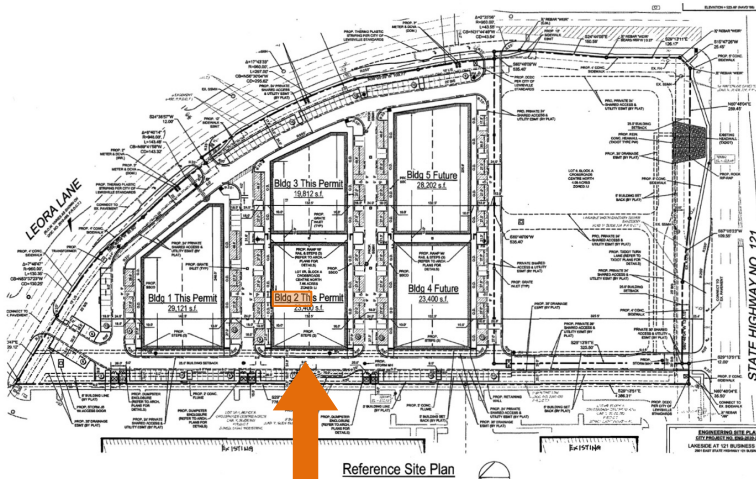

Location:
 Prime Office Showroom -
 Lewisville
 2601 E Highway 121, Suite
 209
 Lewisville, Texas 75056

Space Available:
 Fully Finished
 Flex Office / Showroom /
 Warehouse Space Available
 2,118 RSF

Site & Floor Plan

Reference Site Plan

209 BUILDING 2

The information contained herein was obtained from sources deemed reliable; however Legacy Commercial LLC. makes no guarantees, warranties or representations as to the completeness or accuracy thereof, the presentation of this real estate information is subject to errors: omissions; change of price; subject to prior sale or lease; or withdrawal without notice.