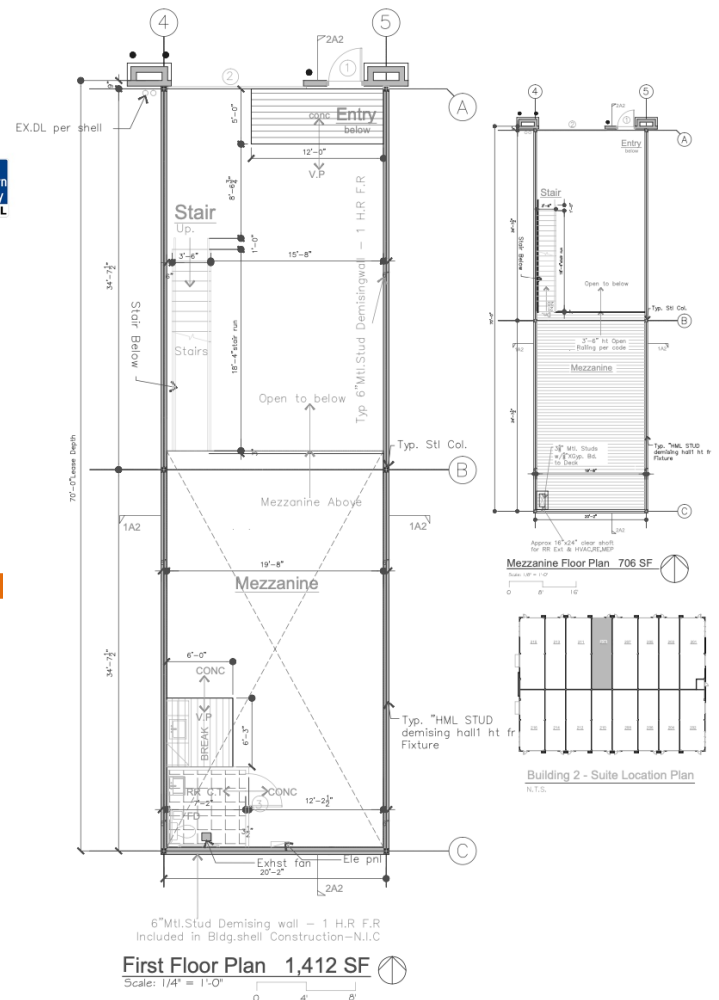

209 BUILDING 2

The information contained herein was obtained from sources deemed reliable; however Legacy Commercial LLC. makes no guarantees, warranties or representations as to the completeness or accuracy thereof, the presentation of this real estate information is subject to errors: omissions; change of price; subject to prior sale or lease; or withdrawal without notice.

FOR MORE INFORMATION CONTACT
O: 972.292.1220 / www.LCRTexas.com
Joe Martinez C: 214.535.1876 / Tito Martinez 972.533.3621
Martinez@LCRTexas.com / Tito@LCRTexas.com