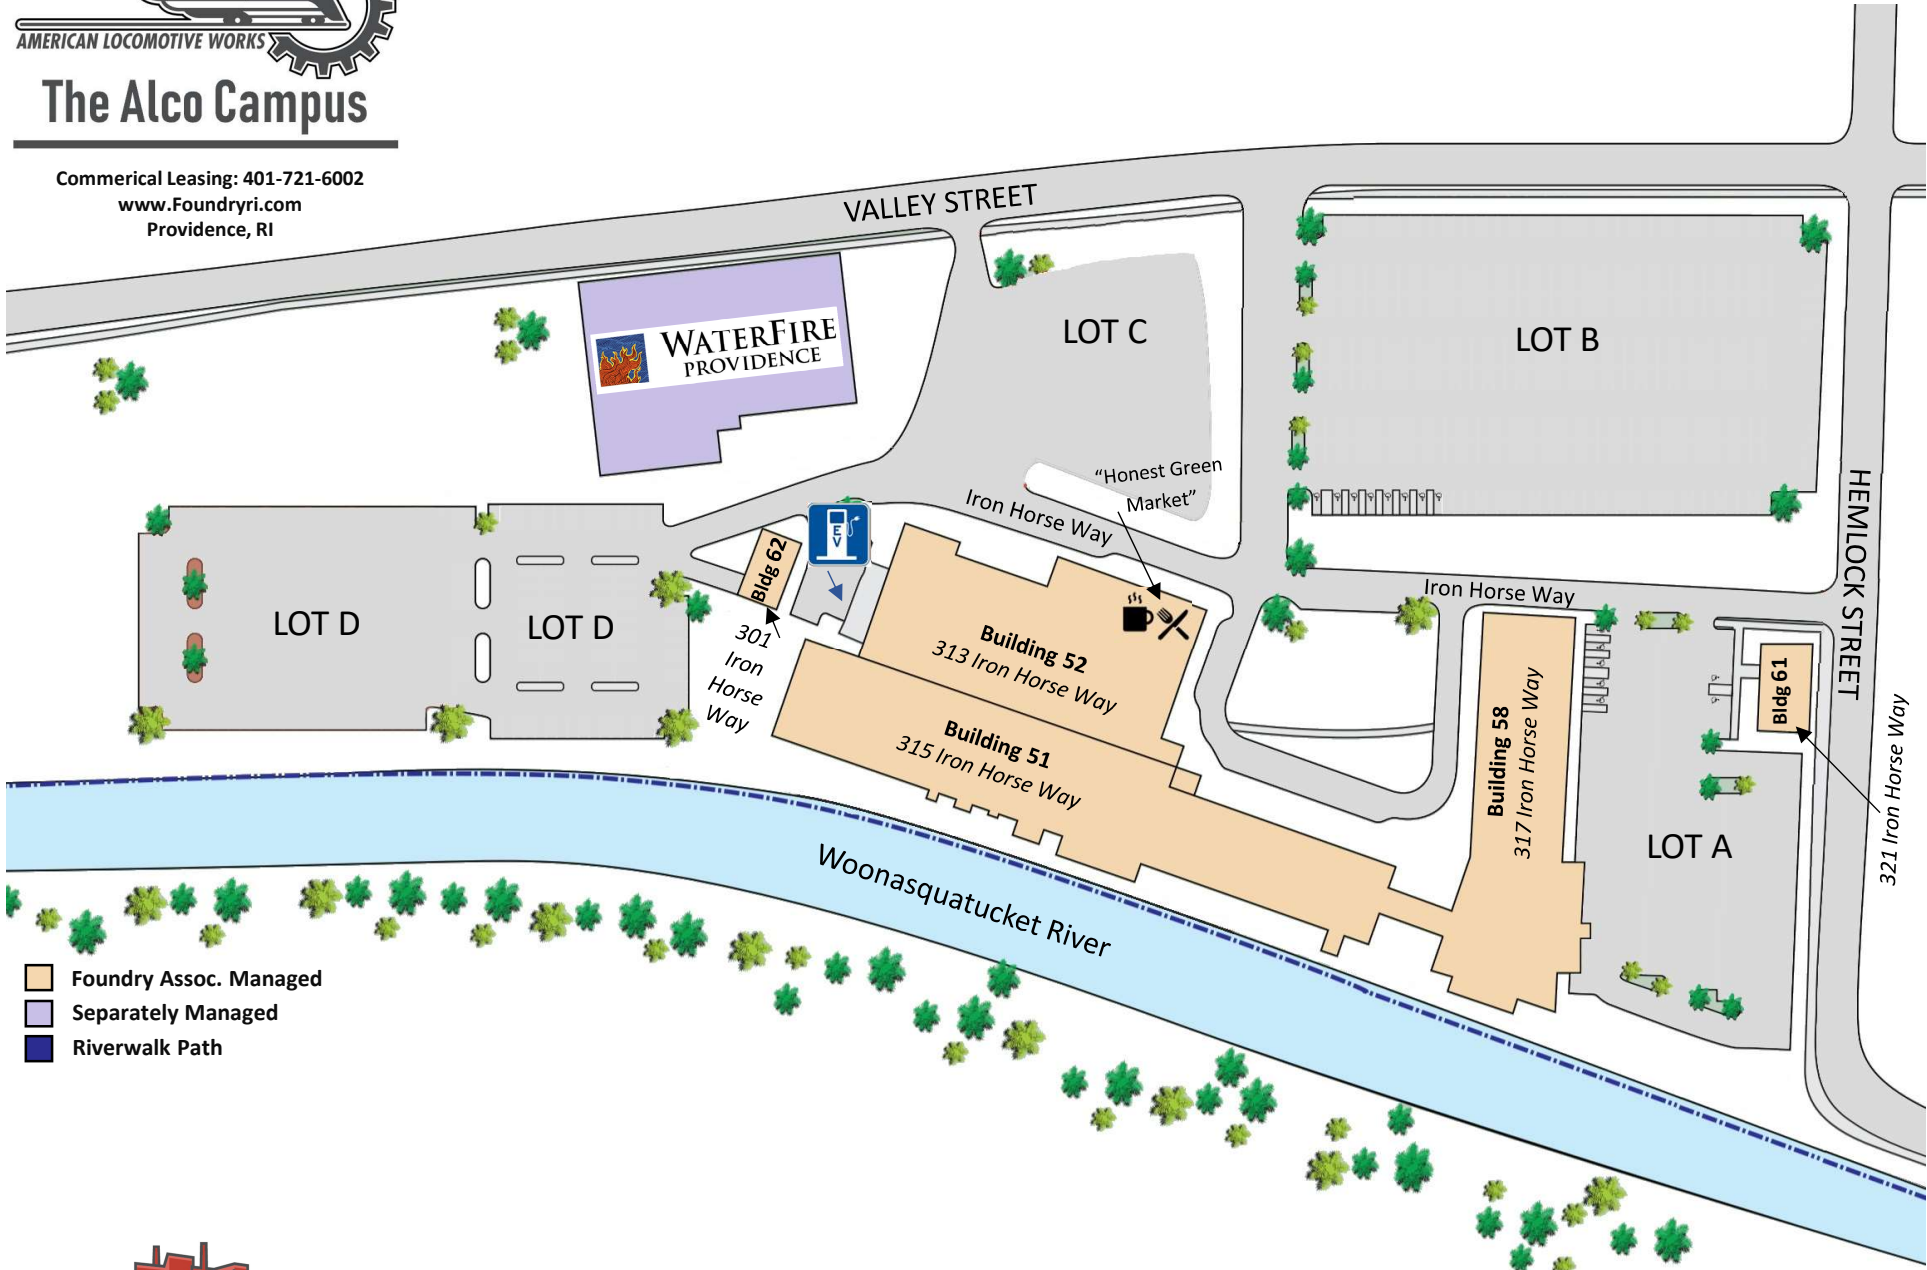

The Foundry Campus

Commercial Leasing: 401-721-6002

Residential Leasing: 401-944-2442

www.Foundryri.com

Providence, RI

The Alco Campus

Commerical Leasing: 401-721-6002
www.Foundryri.com
Providence, RI

- Foundry Assoc. Managed
- Separately Managed
- Riverwalk Path