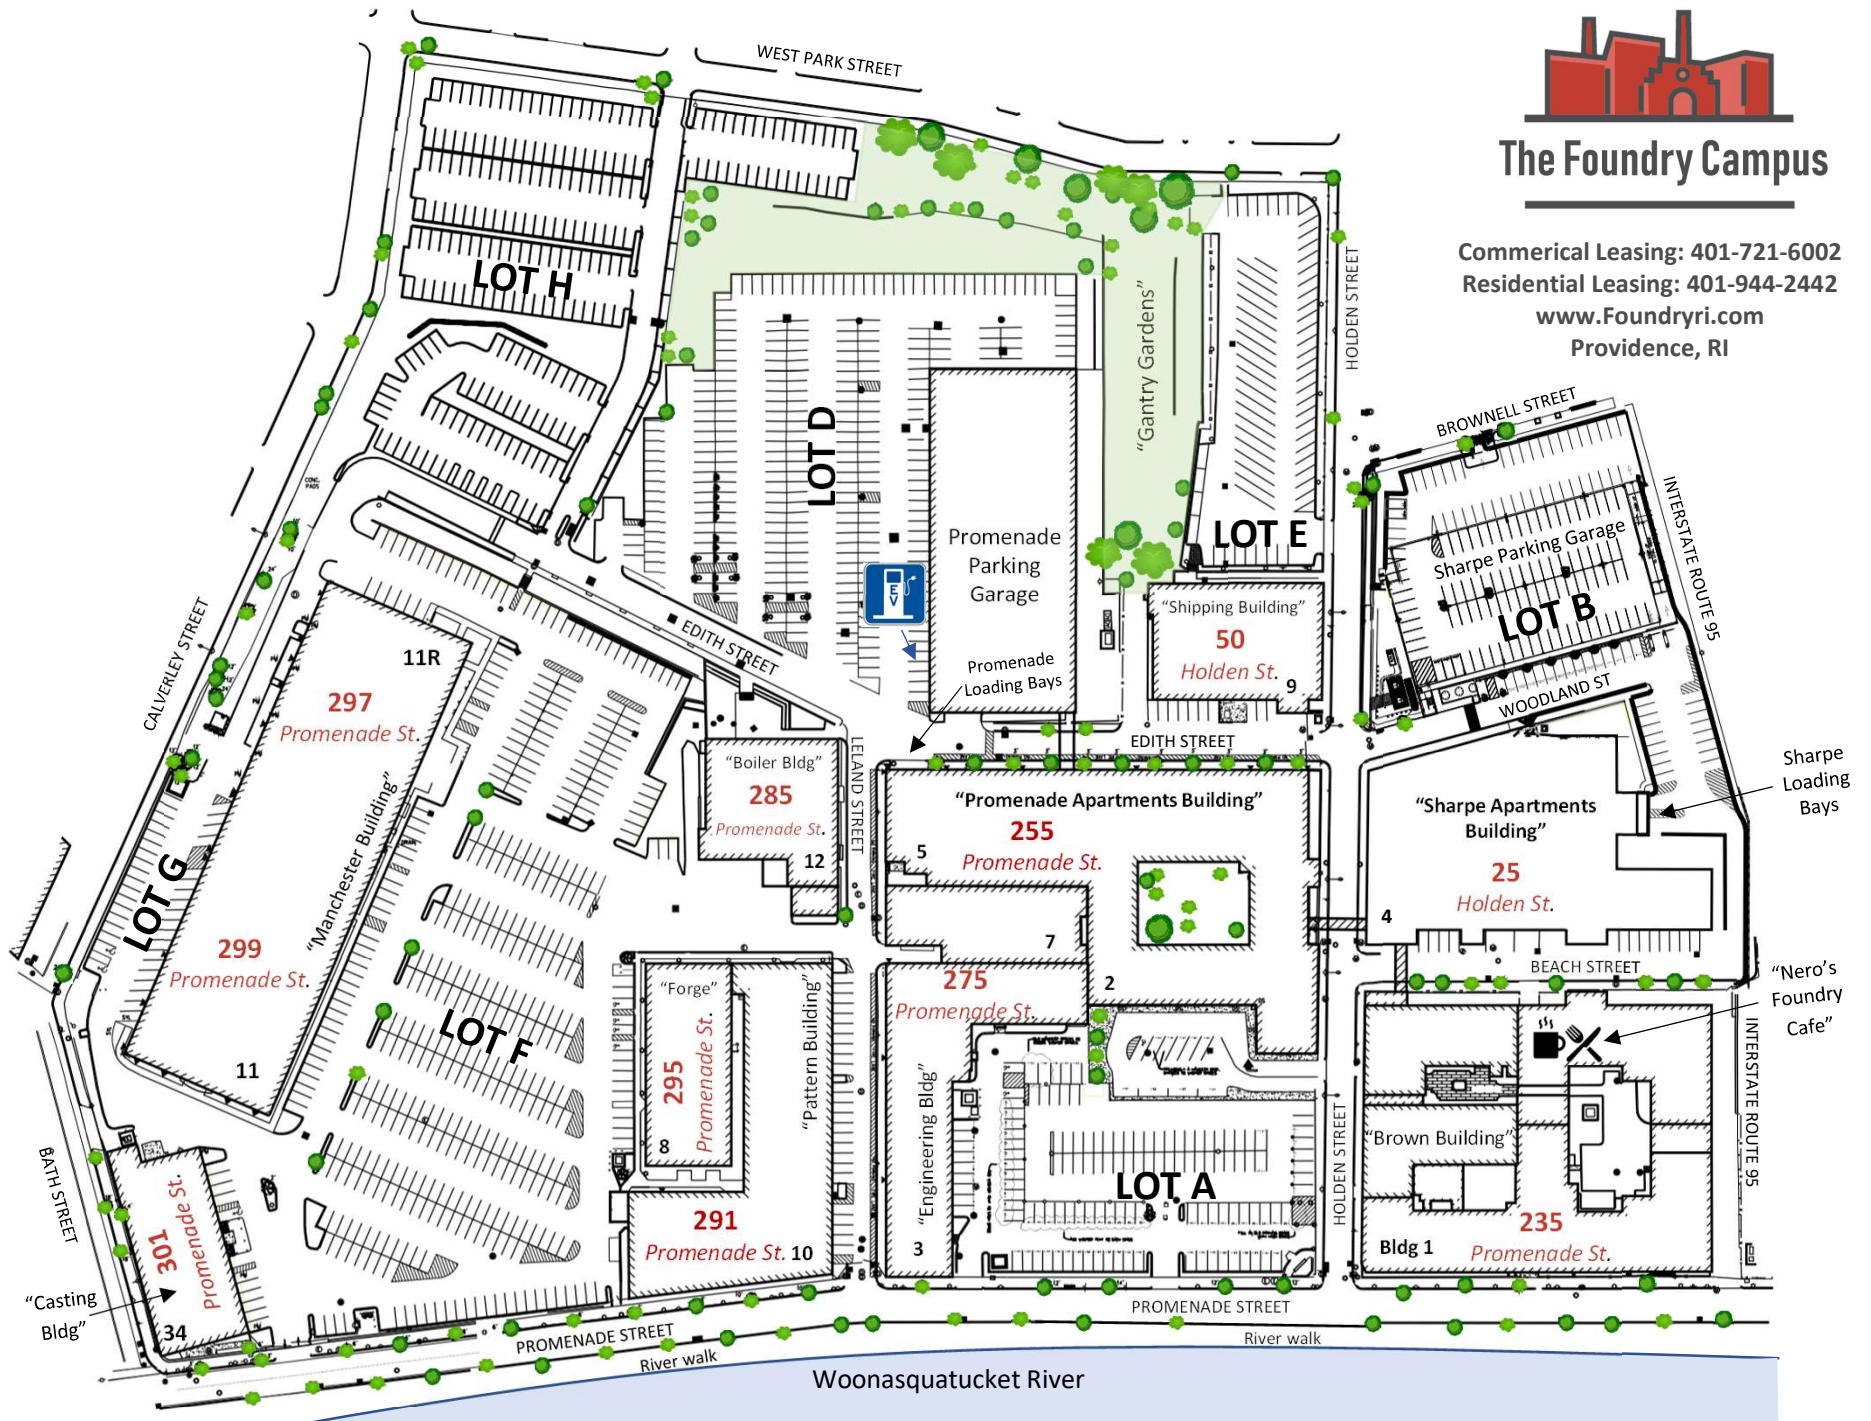

The Foundry Campus

Commercial Leasing: 401-721-6002

Residential Leasing: 401-944-2442

www.Foundryri.com

Providence, RI

The Alco Campus

Commerical Leasing: 401-721-6002
www.Foundryri.com
Providence, RI

- Foundry Assoc. Managed
- Separately Managed
- Riverwalk Path