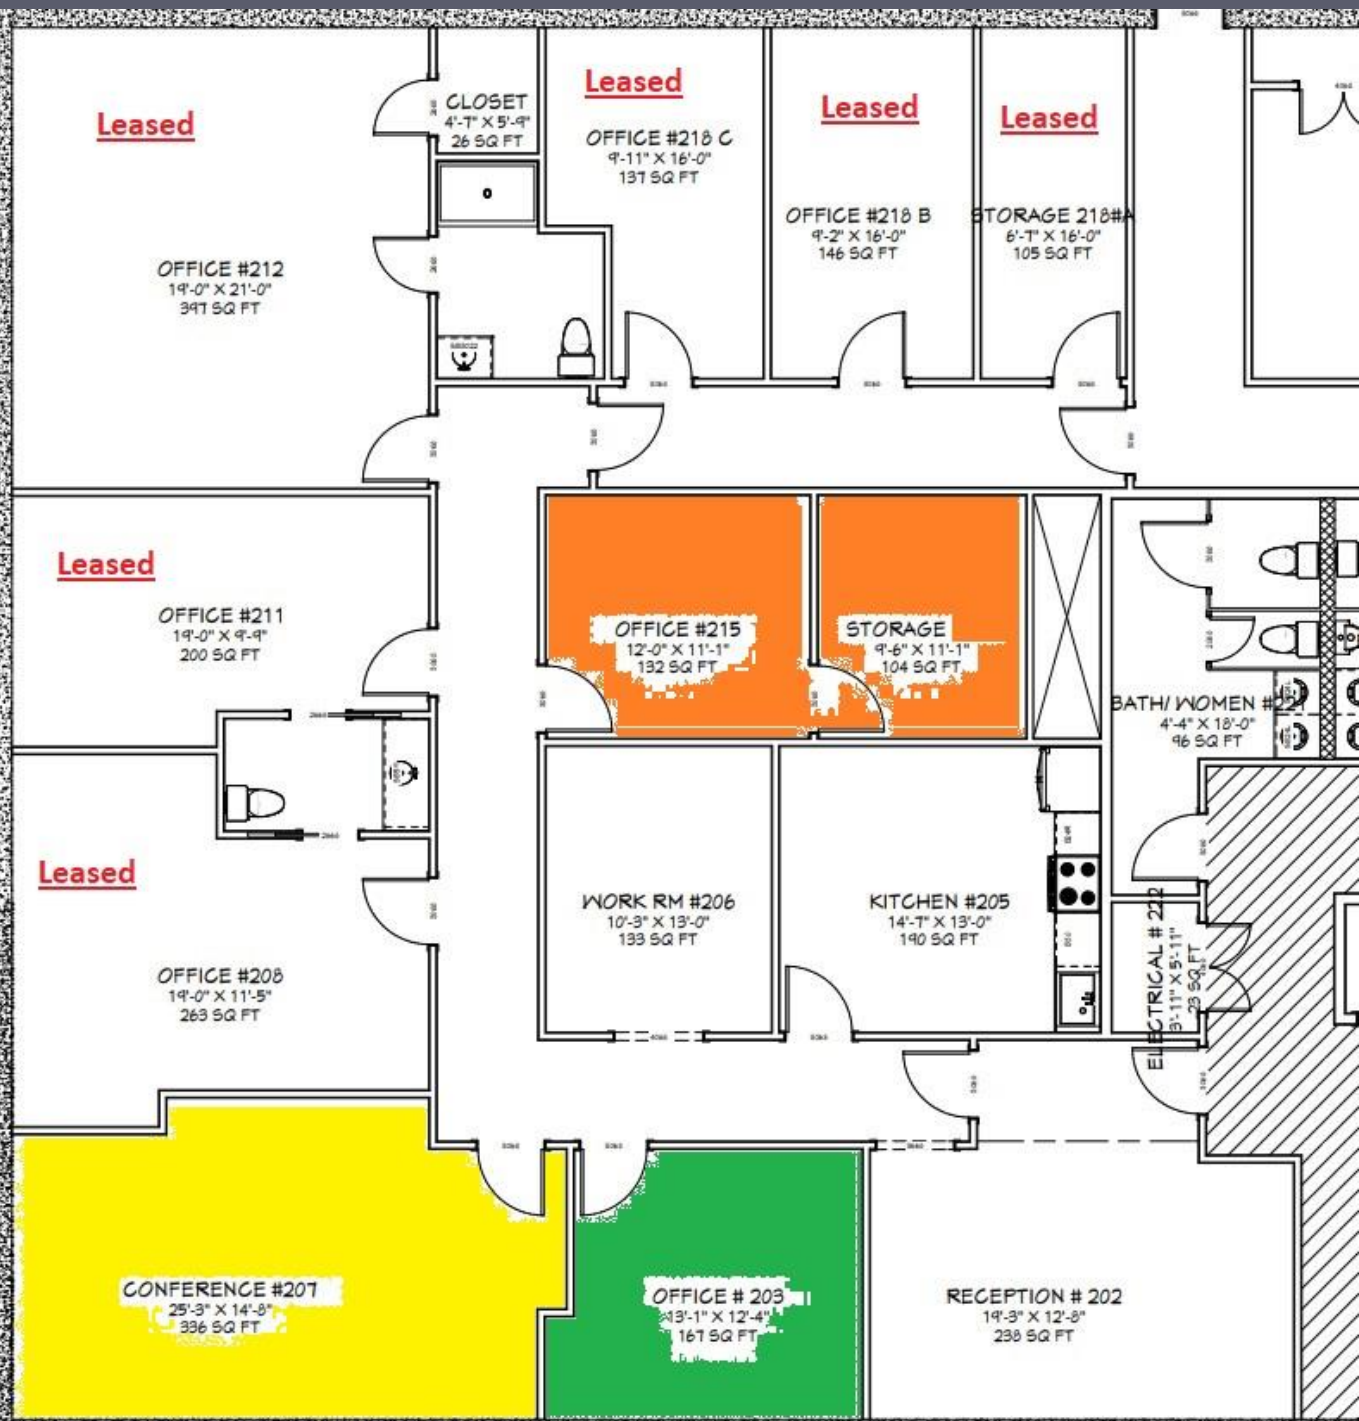

FOR LEASE
LAFAYETTE OFFICE PARK
4414 Lafayette Blvd. Fredericksburg, VA 22408

Property Highlights:

- 167-1000 Square Feet
- Executive Office Suites
- 2nd Floor Suites available
- Full Service Lease
- Flexible Lease Terms
- Less than 1.5 miles to I-95 Massaponax exit 123
- Common Area Reception and restrooms
- Monument signage
- 1.5 miles from 450,000 square foot new VA hospital Center
- Class B 2nd generation space

Clay Mihoulides
540.720.0000
clay@chrismarr.com

Yellow Suite 207 – 336 sf \$950 per month

Orange Suite 215 – 236 sf \$600 per month

Green Suite 203 – 167 sf \$550 per month

CHRISMARR
COMMERCIAL

Clay Mihoulides
540.720.0000
clay@chrismarr.com