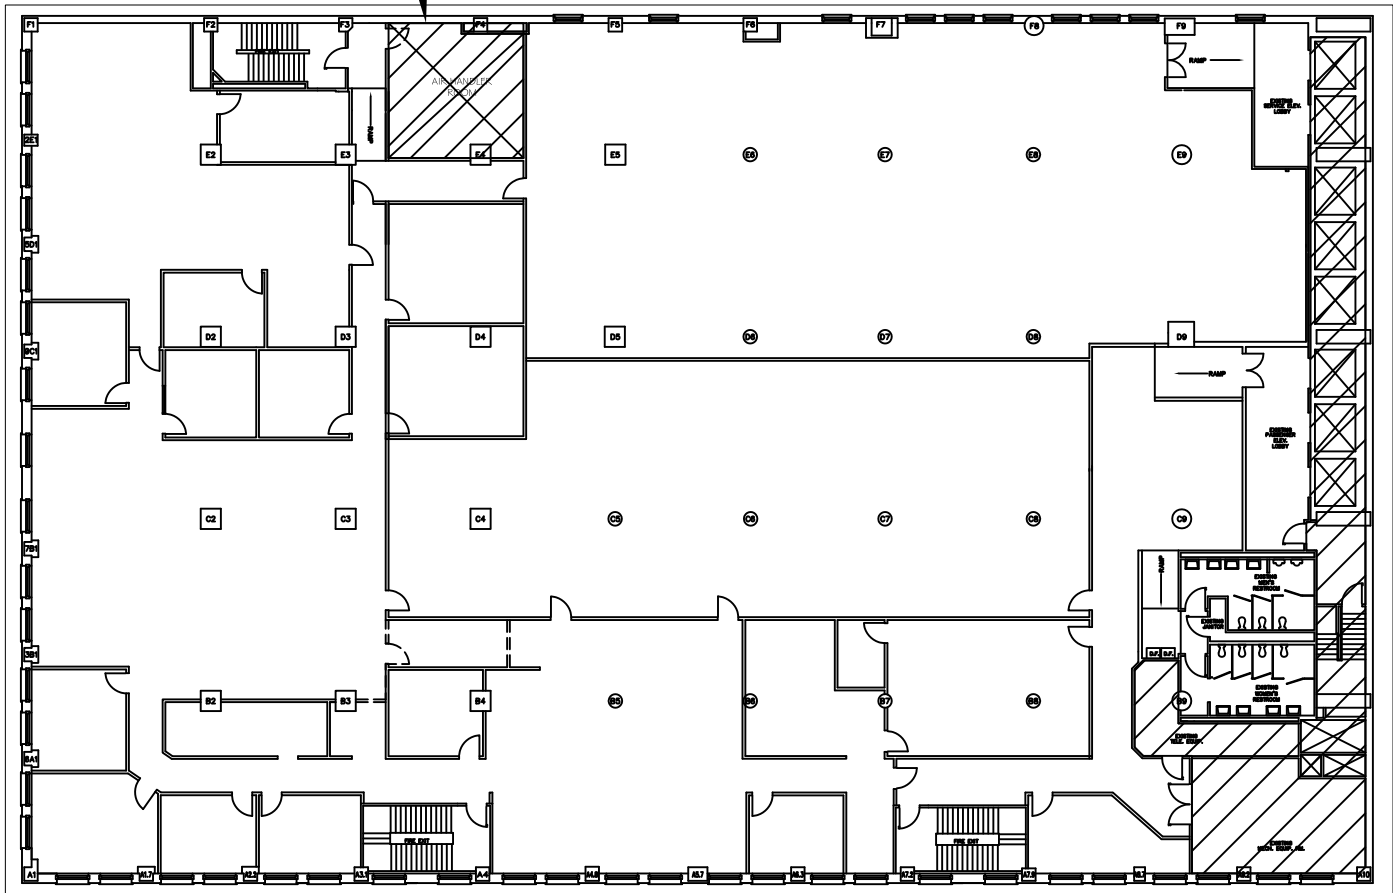

Hatched area  
not included  
in suite

## One Lake Erie Suite #500

SCALE: NONE

### BUILDING KEY

SCALE: NO SCALE

One Lake Erie
SUITE #500
600 N. Jefferson Toledo, OH 43604
USEABLE AREA: 22,942 SF* RENTABLE AREA: 25,236 SF*

\* Square feet measurements subject to change upon site measure