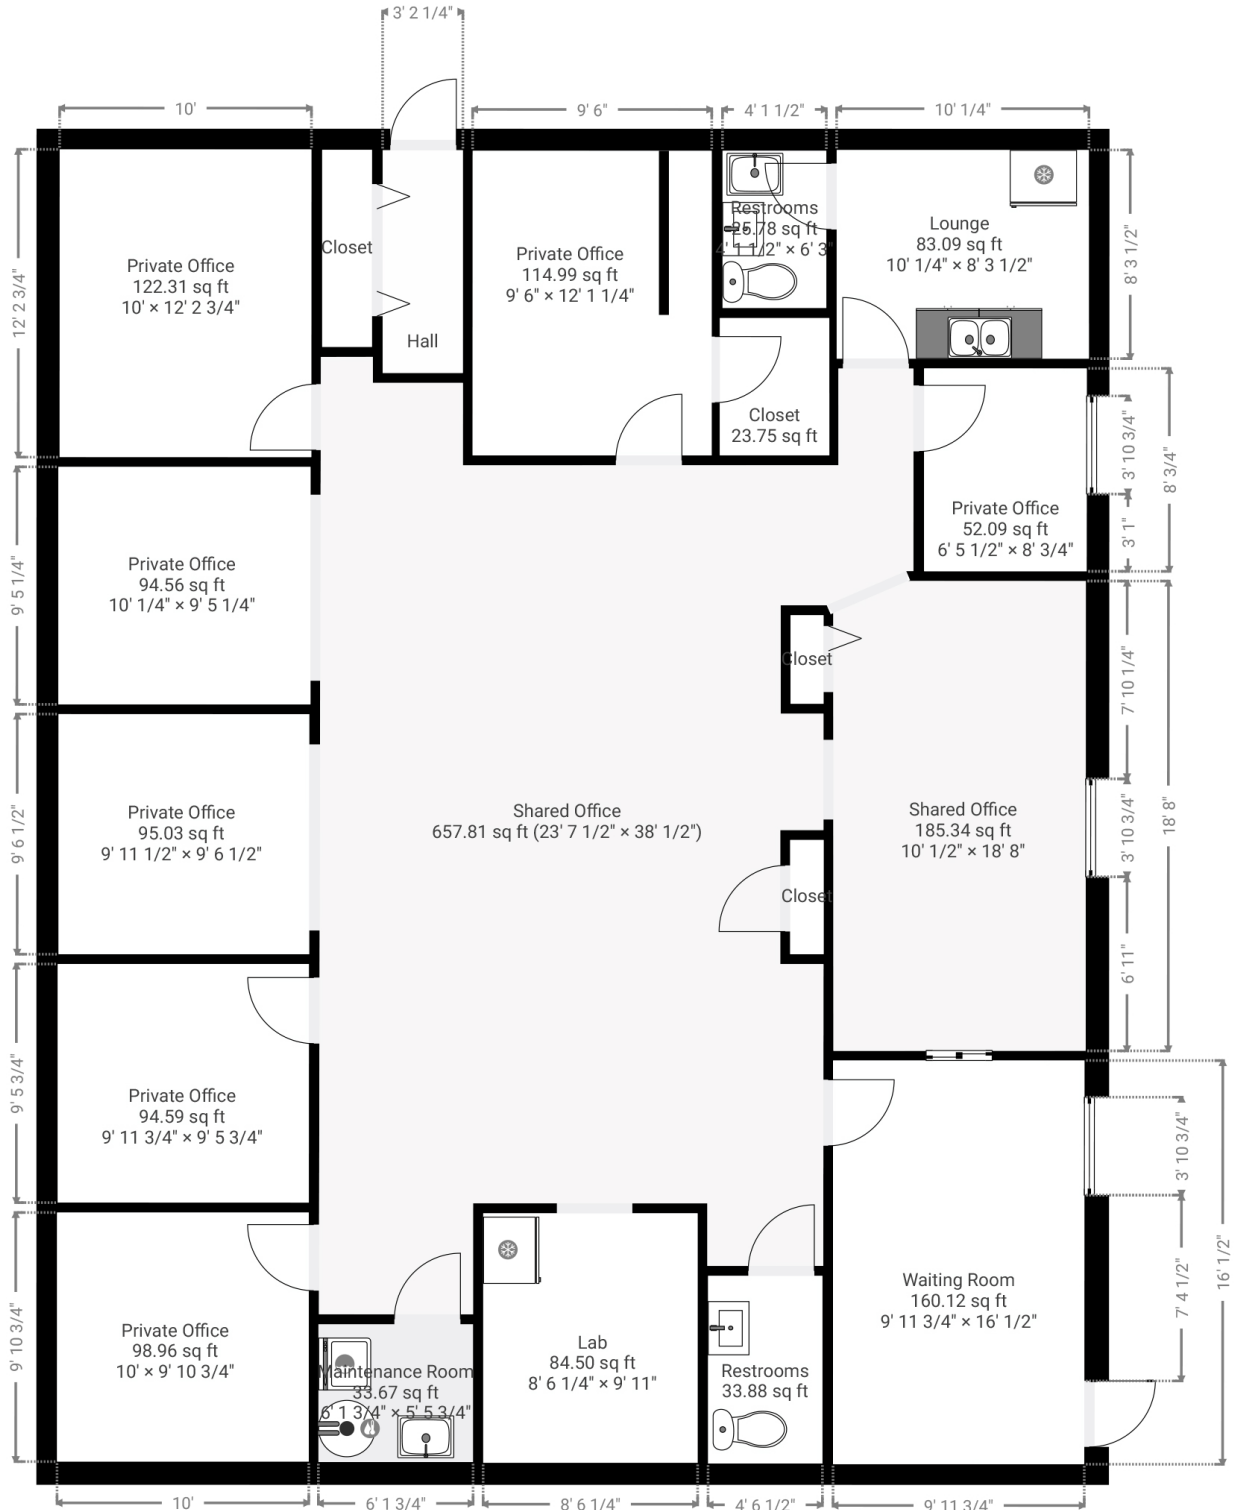

TOTAL AREA: 2284.31 sq ft • LIVING AREA: 2284.31 sq ft • FLOORS: 1 • ROOMS: 20

▼ 1st Floor

TOTAL AREA: 2284.31 sq ft • LIVING AREA: 2284.31 sq ft • ROOMS: 20

THIS FLOORPLAN IS PROVIDED WITHOUT WARRANTY OF ANY KIND. SENSOPIA DISCLAIMS ANY WARRANTY INCLUDING, WITHOUT LIMITATION, SATISFACTORY QUALITY OR ACCURACY OF DIMENSIONS.