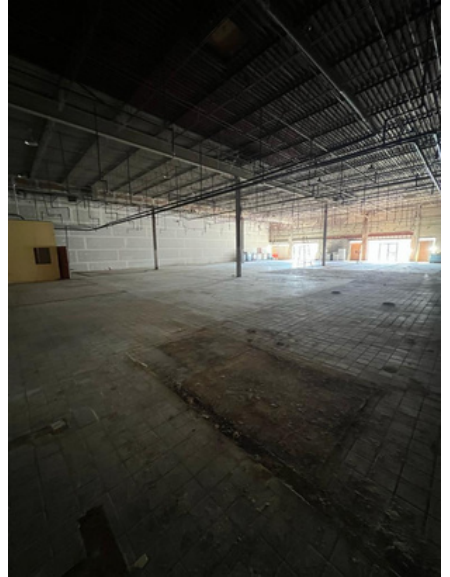

Sunrise Square Shopping Center

575 Adams Ave, Philadelphia, PA 19120