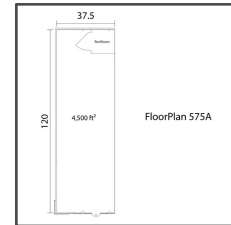

Space Type: New

Space Use: Retail

Lease Term: Negotiable

1st Floor Ste 3 - B

Space Available: 5,000 SF

Rental Rate: \$18.00 /SF/YR

Date Available: Now

Service Type: Triple Net (NNN)