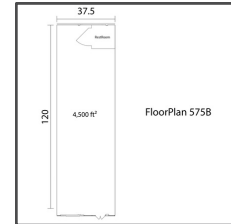

1st Floor Ste 3 - B

Space Available: 5,000 SF

Rental Rate: $18.00 /SF/YR

Date Available: Now

Service Type: Triple Net (NNN)

Space Type: New

Space Use: Retail

Lease Term: Negotiable