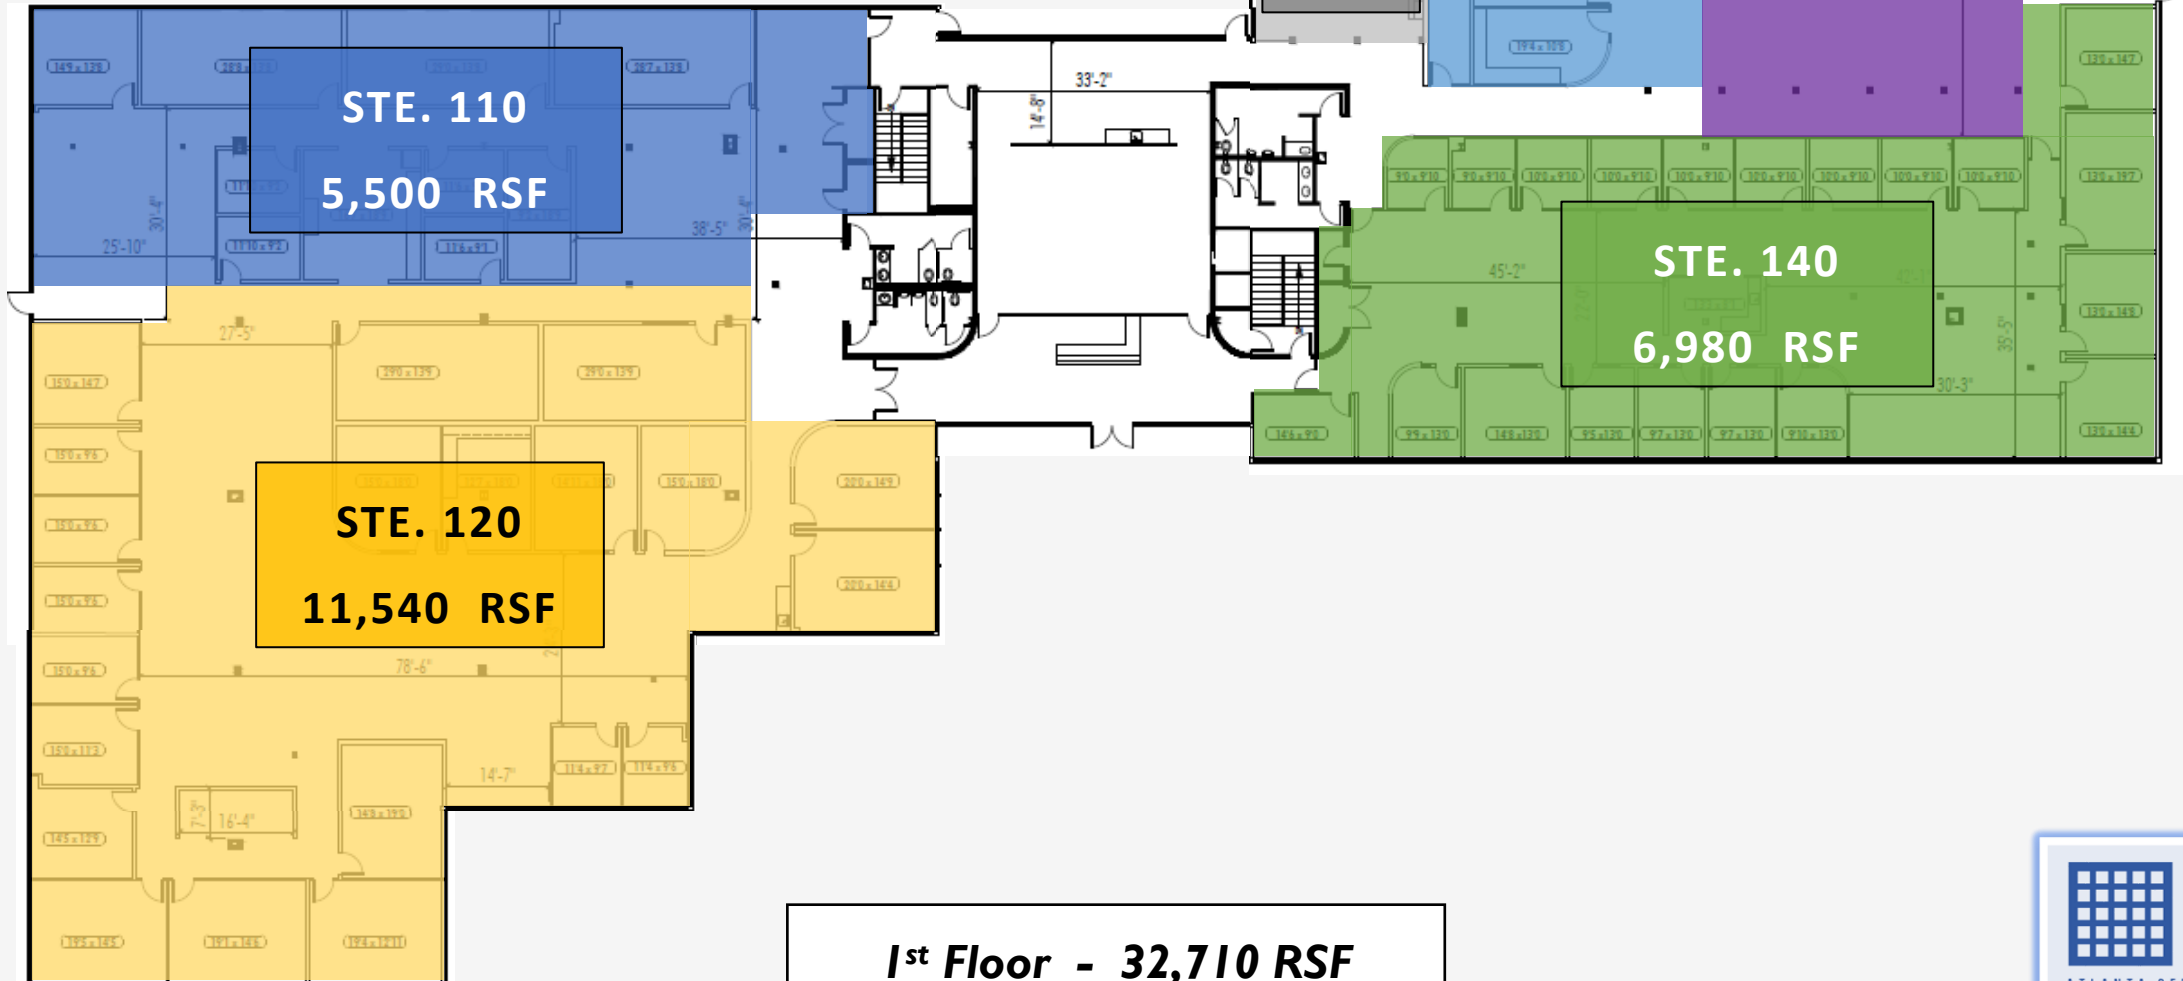

333 Research Court

1st Floor - 32,710 RSF

333 Research Court

1st Floor - 31,660 RSF

333 Research Court

1st Floor - 32,710 RSF

SUITE 110

5,500 RSF

333 Research Court

LEGEND	
	Ingress / Egress
	Common Area
	Restrooms
	Elevator
	Demising Walls
	Exterior
	Other Suites