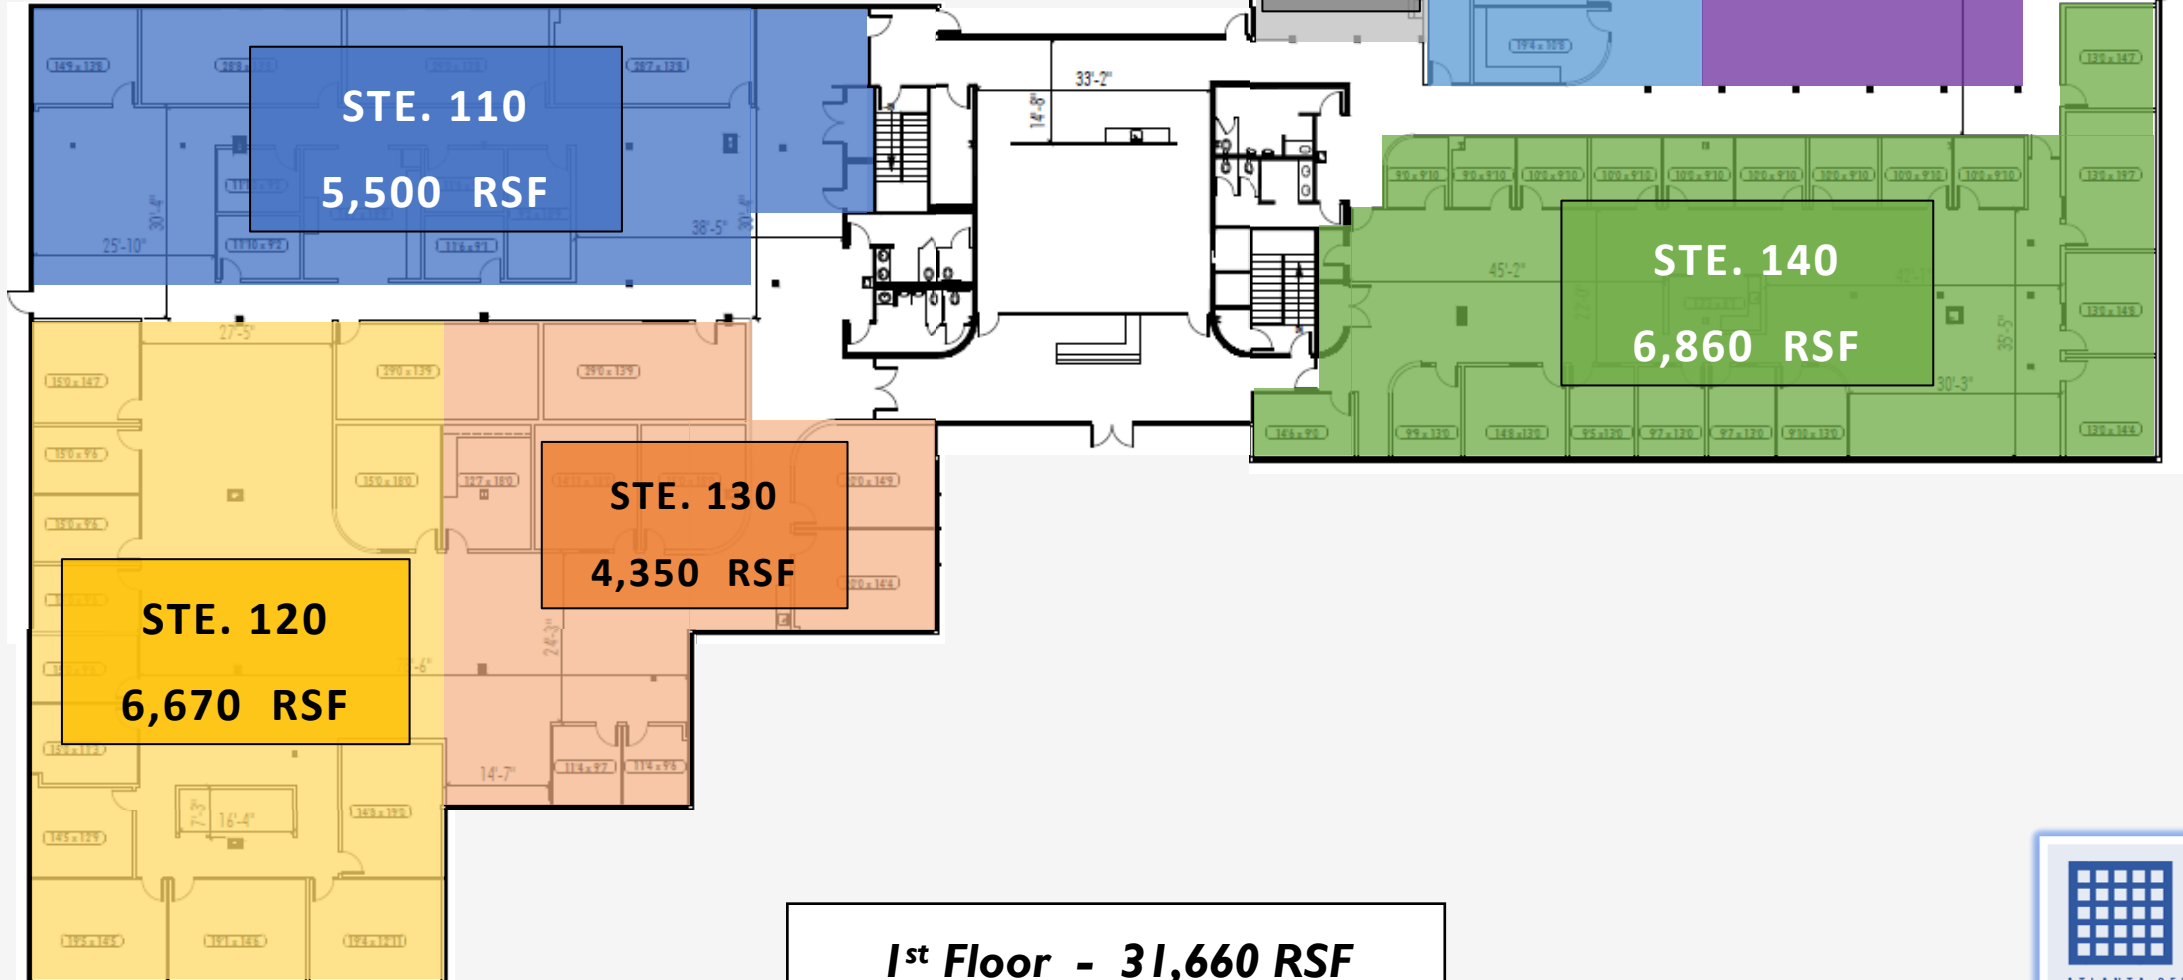

333 Research Court

1st Floor - 32,710 RSF

333 Research Court

1st Floor - 31,660 RSF

333 Research Court

1st Floor - 32,710 RSF

SUITE 110

5,500 RSF

333 Research Court

LEGEND	
	Ingress / Egress
	Common Area
	Restrooms
	Elevator
	Demising Walls
	Exterior
	Other Suites