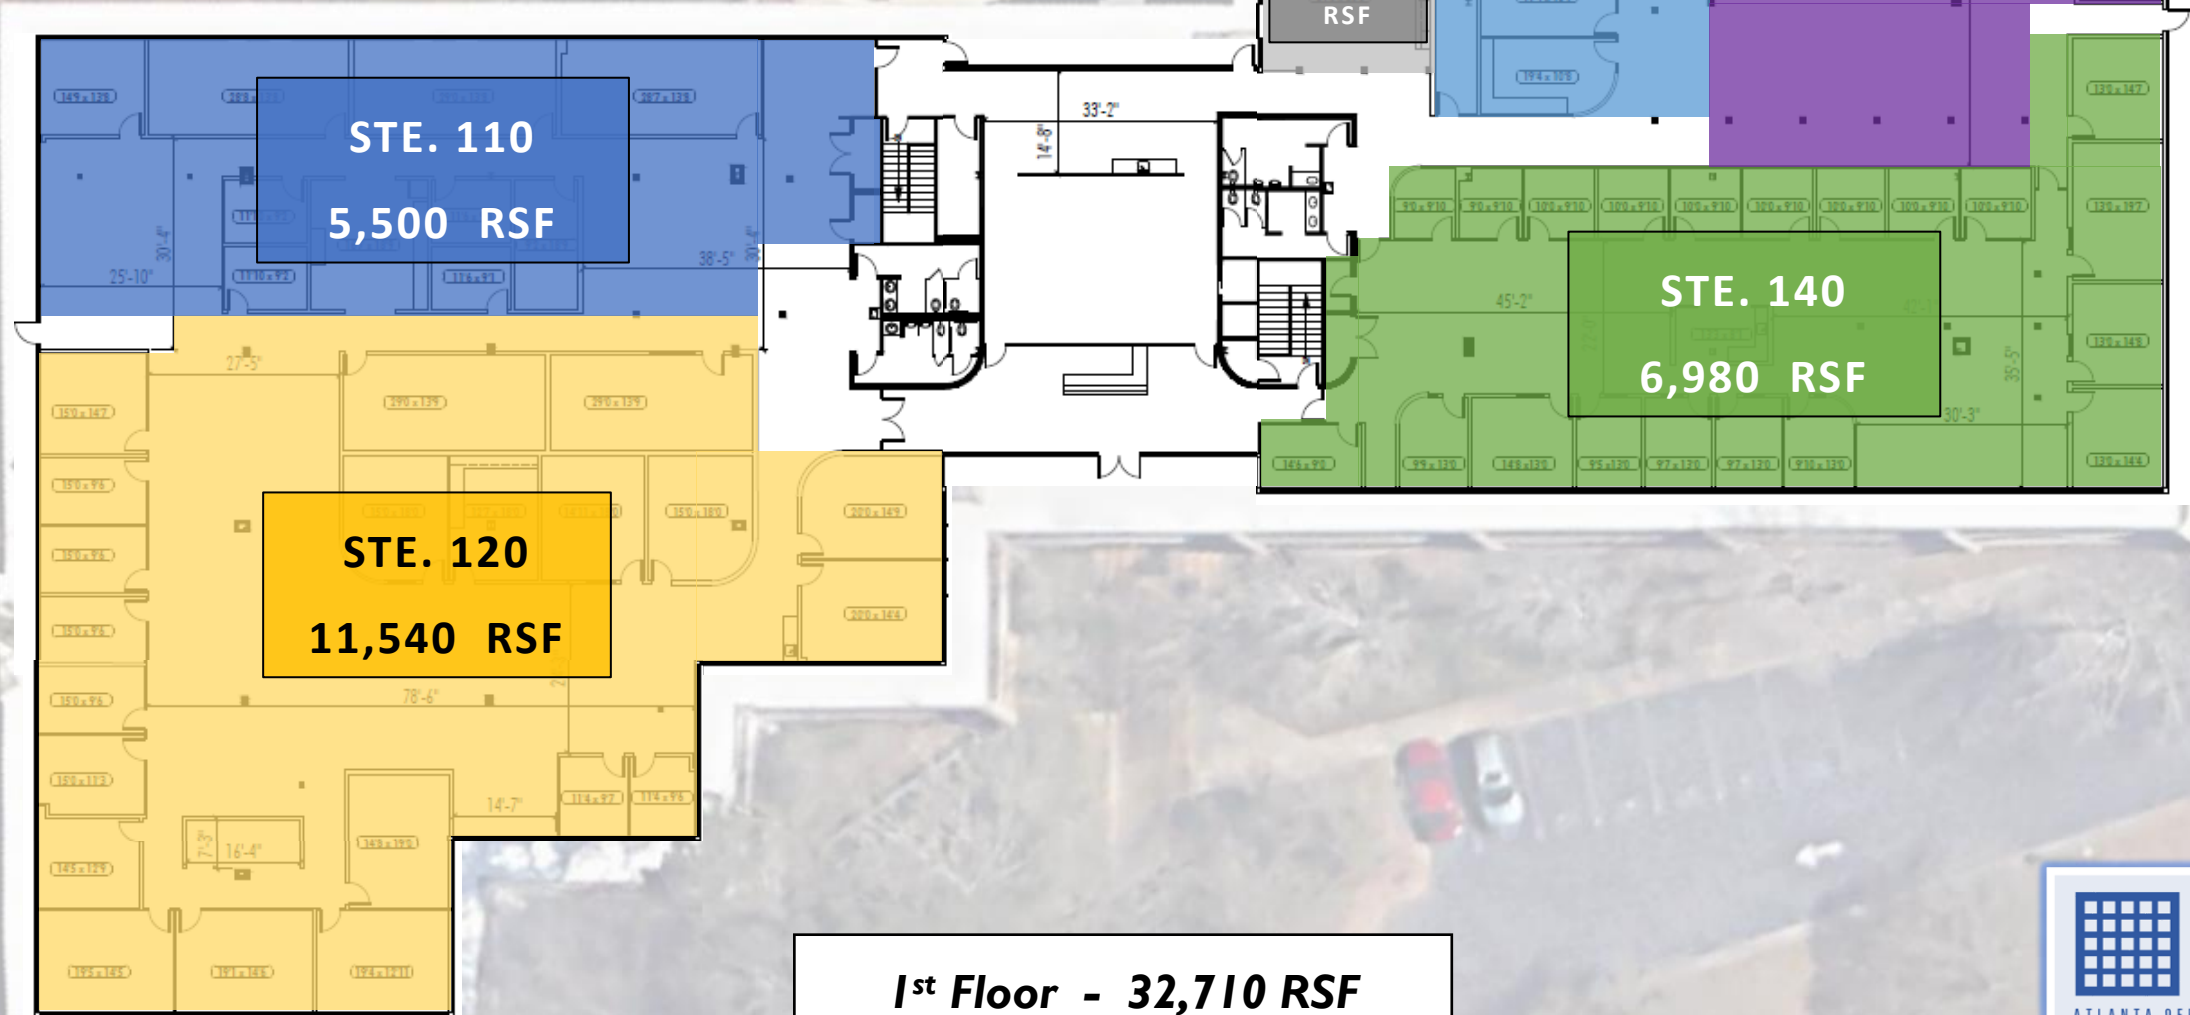

333 Research Court

1st Floor - 32,710 RSF

333 Research Court

1st Floor - 31,660 RSF

333 Research Court

1st Floor - 32,710 RSF

SUITE 110

5,500 RSF

333 Research Court

LEGEND	
	Ingress / Egress
	Common Area
	Restrooms
	Elevator
	Demising Walls
	Exterior
	Other Suites