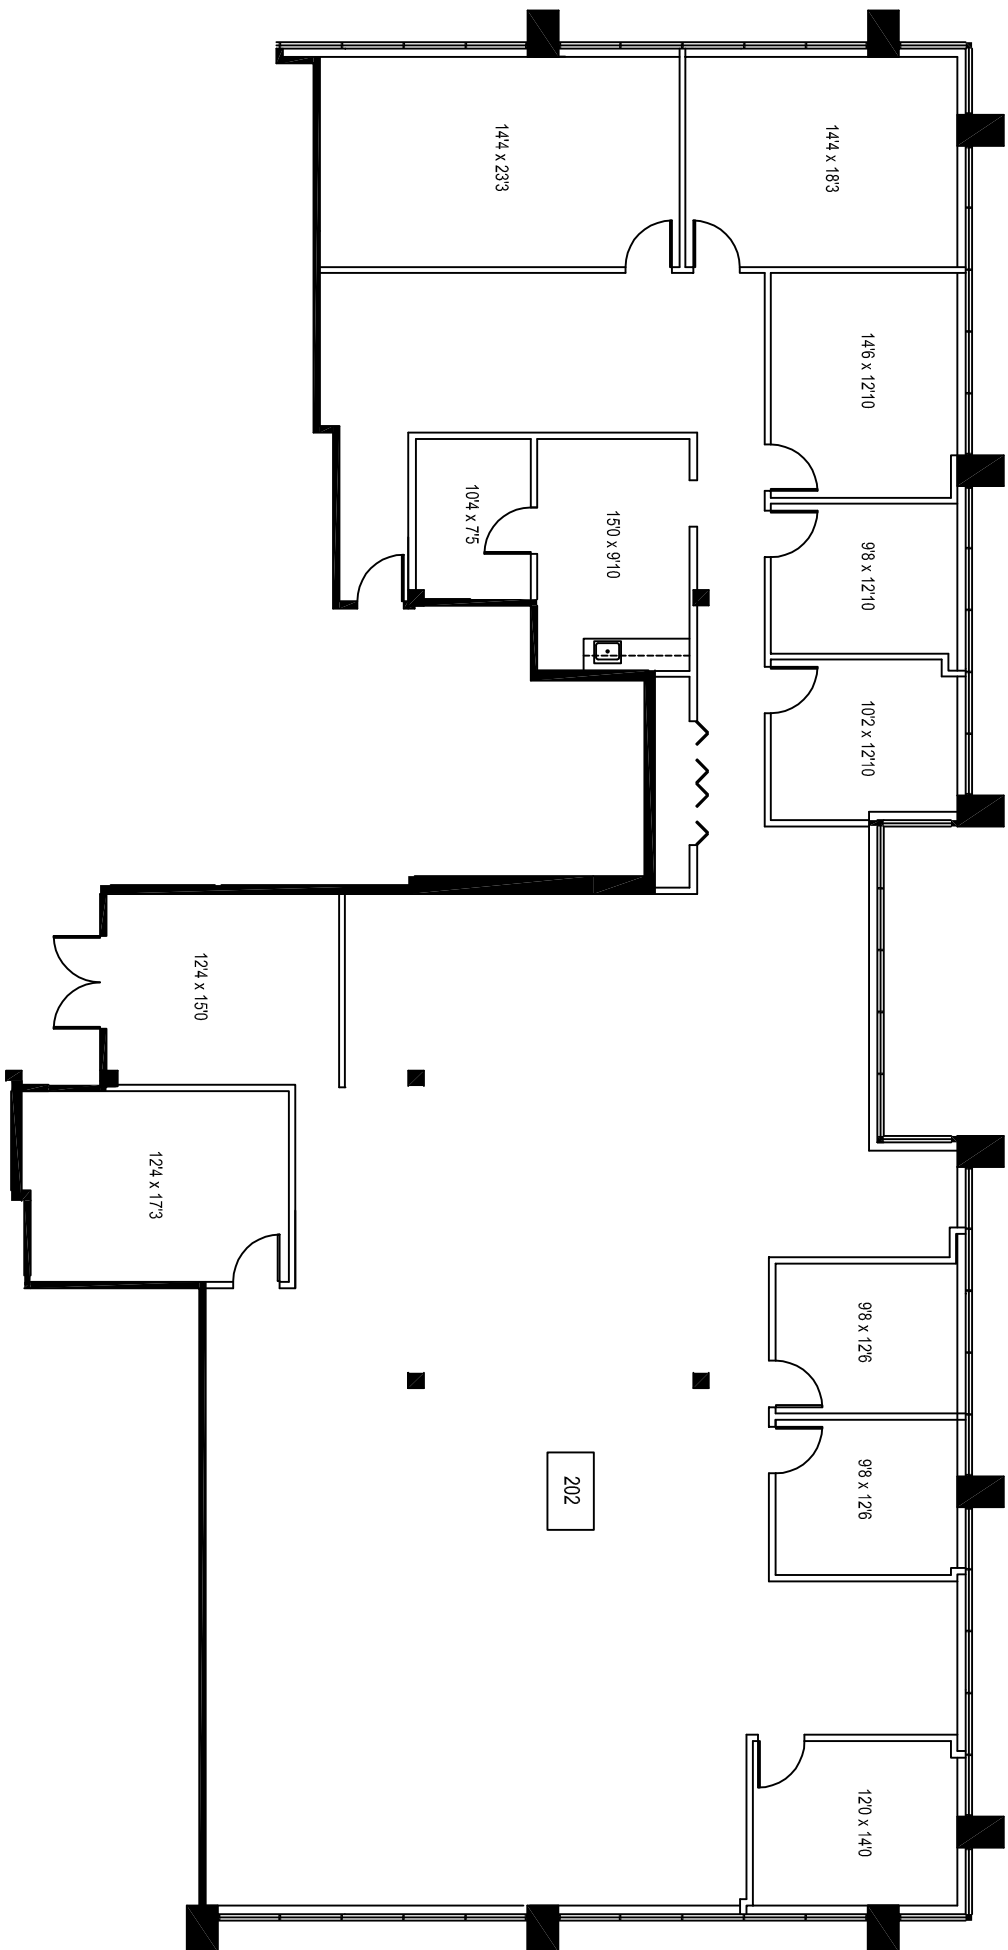

Midtown Centre

OFFICE PARK

3947 BOULEVARD CENTER DRIVE
1000 BUILDING SUITE 5
JACKSONVILLE, FLORIDA 32207
904-396-9092

walburn studio
art . architecture . environments
3947 BOULEVARD CENTER DRIVE, SUITE 8
JACKSONVILLE, FLORIDA 32207

FLOOR PLAN
SUITE 202
4000 BUILDING
4811 BEACH BOULEVARD
JACKSONVILLE, FLORIDA

LEGAL NOTICE

© THIS DRAWING IS AN INSTRUMENT OF SERVICE AND THE PROPERTY OF MIKE WALBURN ARCHITECTURE. IT IS PRODUCED AND FURNISHED TO AND FOR THE EXCLUSIVE USE OF MIDTOWN CENTRE LLC. ANY USE OR REPRODUCTION WITHOUT THE EXPRESSED WRITTEN PERMISSION OF MIKE WALBURN ARCHITECTURE AND MIDTOWN CENTRE LLC IS PROHIBITED. ALL RIGHTS OF DESIGN AND INVENTION ARE EXPRESSLY RESERVED.

SCALE:
USF: 5,300
RSF: 5,936
DATE: 2/20/15