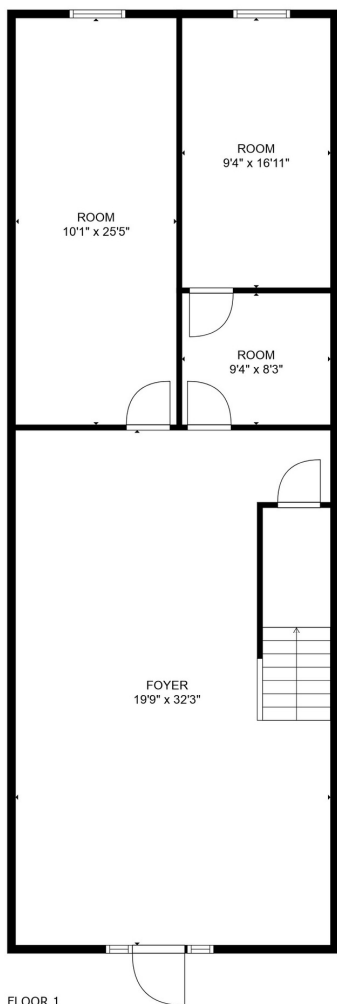

This is not intended to solicit property that is currently listed. A member of the franchise system of BHH Affiliates, LLC.

GROSS INTERNAL AREA
Below Ground: 1143 sq. ft, FLOOR 2: 3230 sq. ft
EXCLUDED AREAS: OPEN TO BELOW: 466 sq. ft
TOTAL: 4373 sq. ft