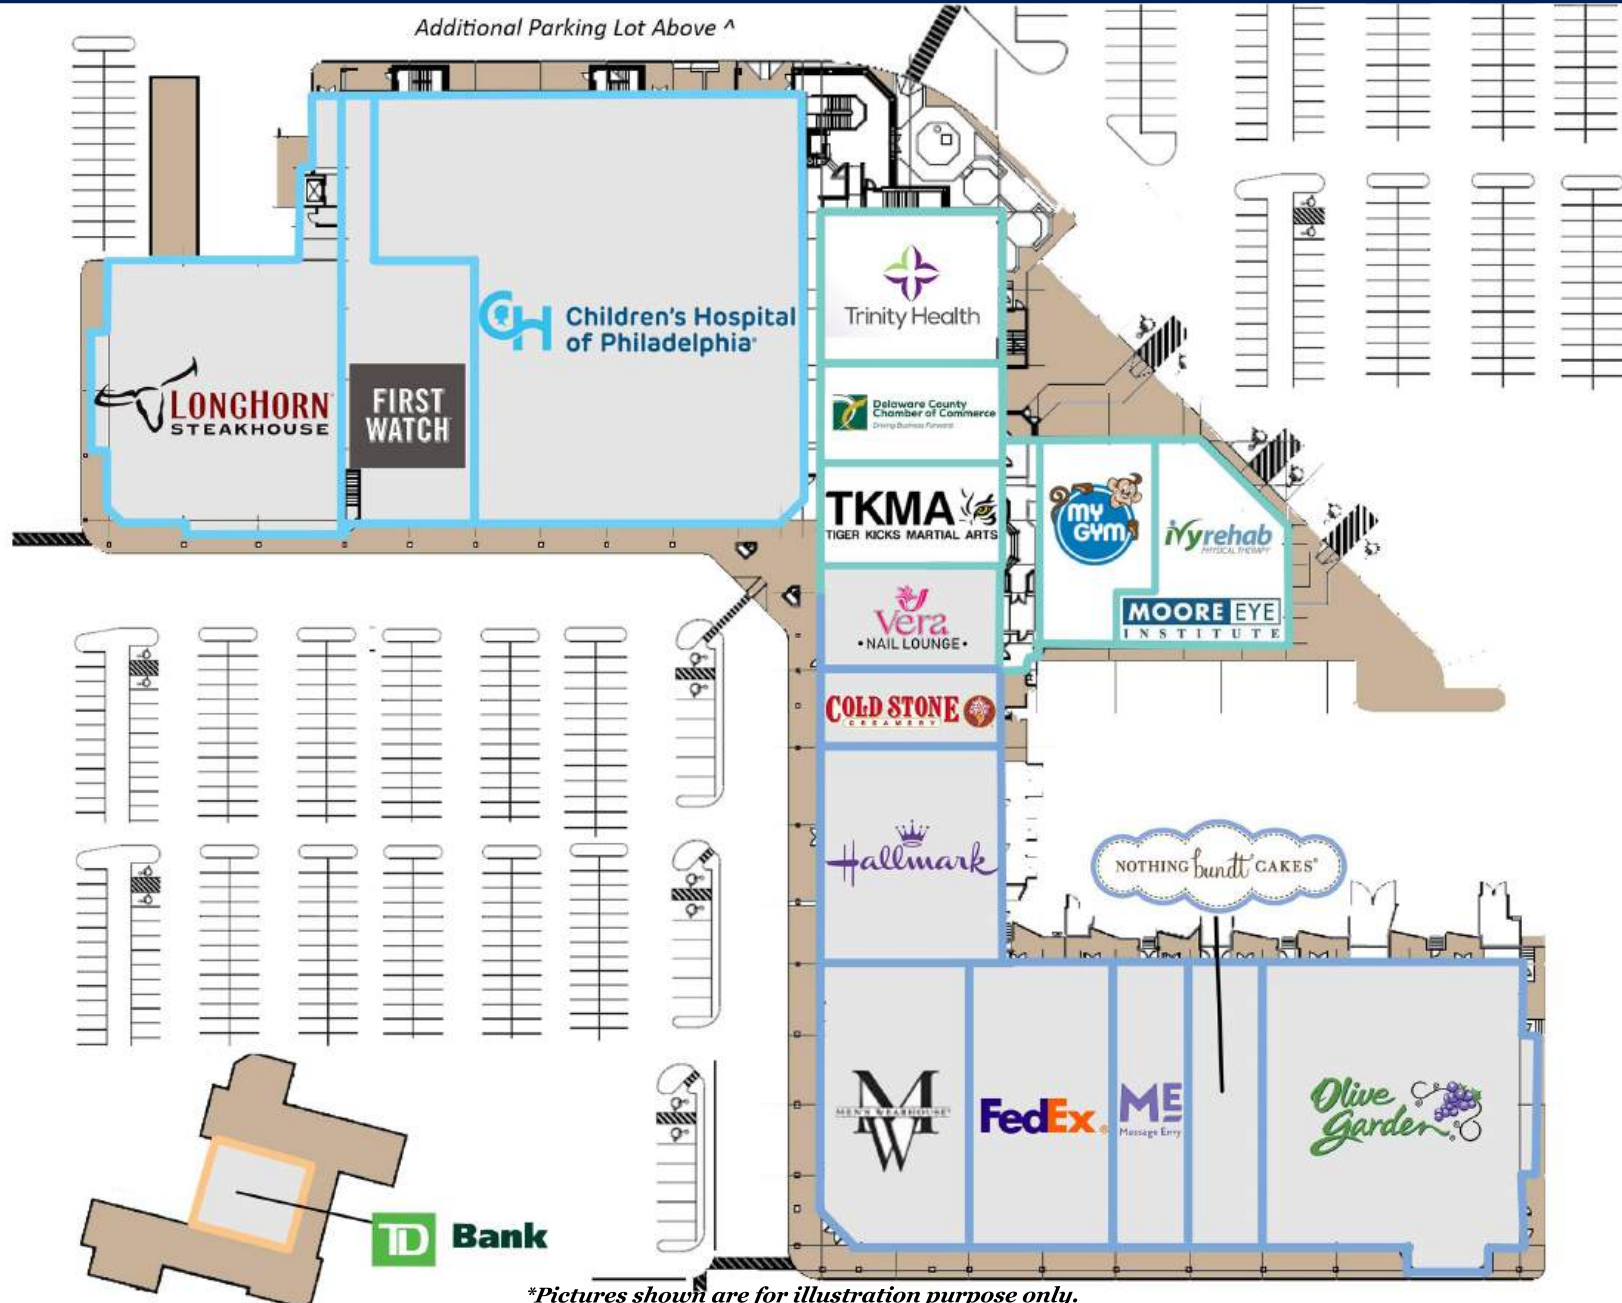

Springfield Square South Shopping Center

1001 Baltimore Pike, Springfield, PA 19064

	Population	Households	Avg. HH Income	36,000 Vehicles Per Day
3 Miles	144,718	56,442	\$126,900	
5 Miles	367,977	139,954	\$111,700	

Springfield Square South Shopping Center

1001 Baltimore Pike, Springfield, PA 19064

**Pictures shown are for illustration purpose only.*

Join Our Family of Shopping Centers!

FedEx LONGHORN STEAKHOUSE
FirstWatch THE DAYTIME CAFE Olive Garden
CH Children's Hospital of Philadelphia

Springfield Square South

RALLY HOUSE LOCAL STUFF GIANT
SHAKE SHACK Panera BREAD

Springfield Square North

Baltimore Pike

Main Line Health
five BELOW
Bertucci's

Springfield Square Central

N R C
EST. 1960

NATIONAL REALTY CORPORATION
EST. 1960

LA FITNESS HOBBY LOBBY TARGET
Chick-fil-A

The Shops at Springfield Park

Building a Better Future in Delaware County, PA

• Since 1960 •

9 Mile Span