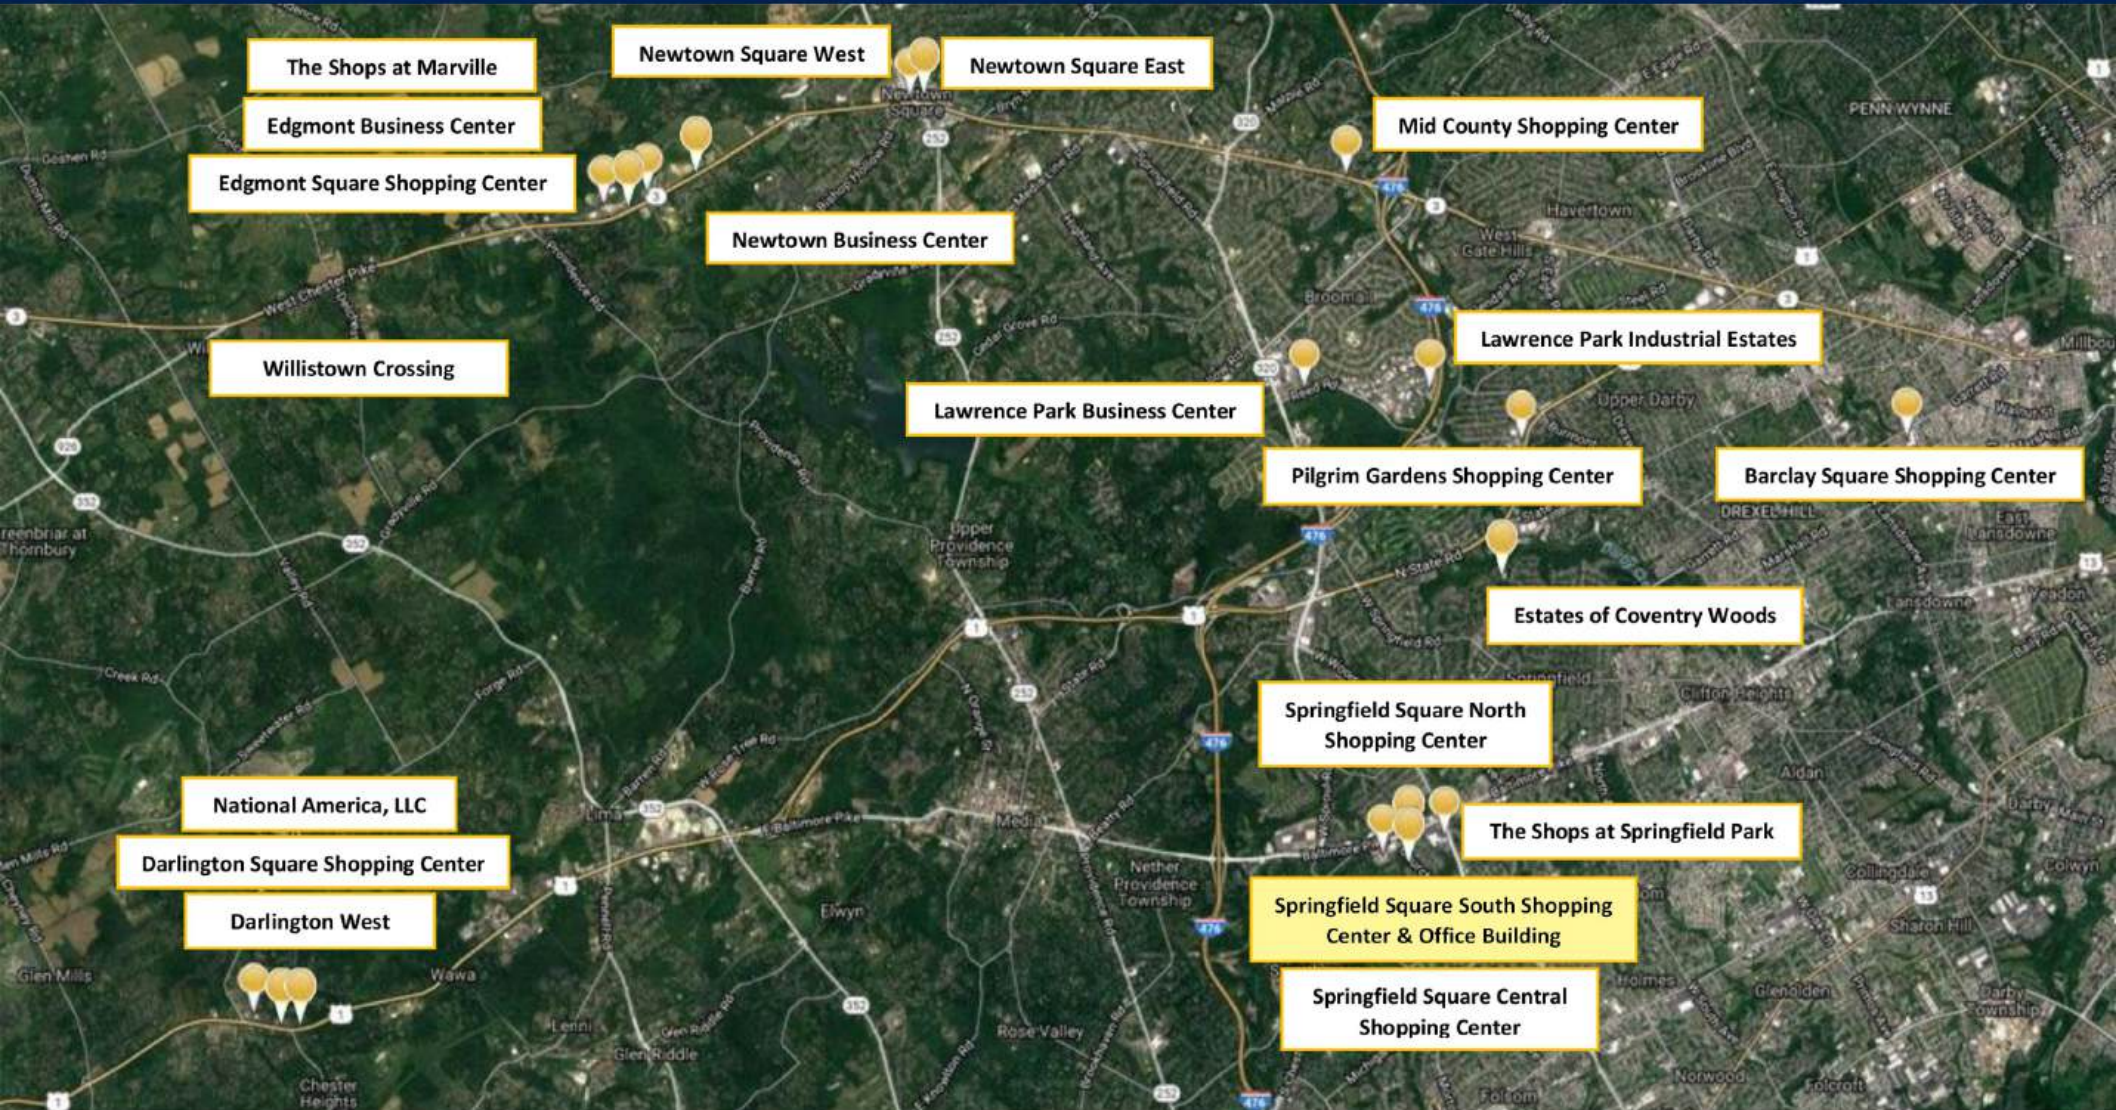

Springfield Square South Shopping Center

1001 Baltimore Pike, Springfield, PA 19064

	Population	Households	Avg. HH Income	36,000 Vehicles Per Day
3 Miles	144,718	56,442	\$126,900	
5 Miles	367,977	139,954	\$111,700	

Springfield Square South Shopping Center

1001 Baltimore Pike, Springfield, PA 19064

**Pictures shown are for illustration purpose only.*

Join Our Family of Shopping Centers!

FedEx LONGHORN STEAKHOUSE
FirstWatch THE DAYTIME CAFE Olive Garden
CH Children's Hospital of Philadelphia

Springfield Square South

RALLY HOUSE LOCAL STUFF GIANT
SHAKE SHACK Panera BREAD

Springfield Square North

Baltimore Pike

Main Line Health
five BELOW
Bertucci's

Springfield Square Central

N R C
EST. 1960

NATIONAL REALTY CORPORATION
EST. 1960

LA FITNESS HOBBY LOBBY TARGET
Chick-fil-A

The Shops at Springfield Park

Building a Better Future in Delaware County, PA

• Since 1960 •

9 Mile Span