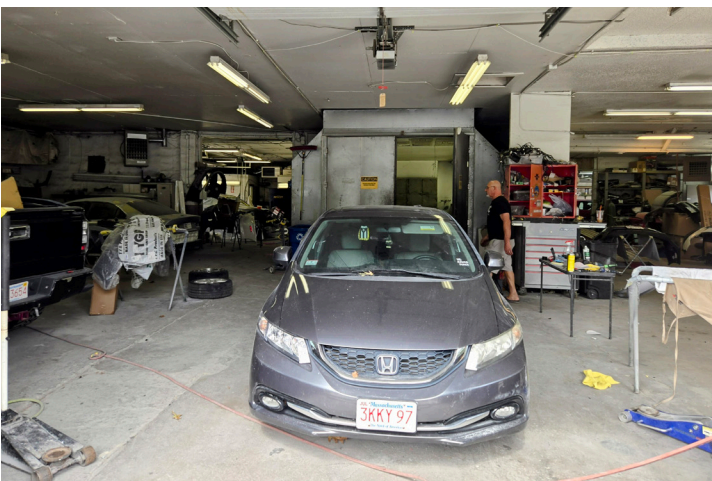

Property Photos

Lina Verderese

Phone: (617) 833-7998

verdereselina@gmail.com