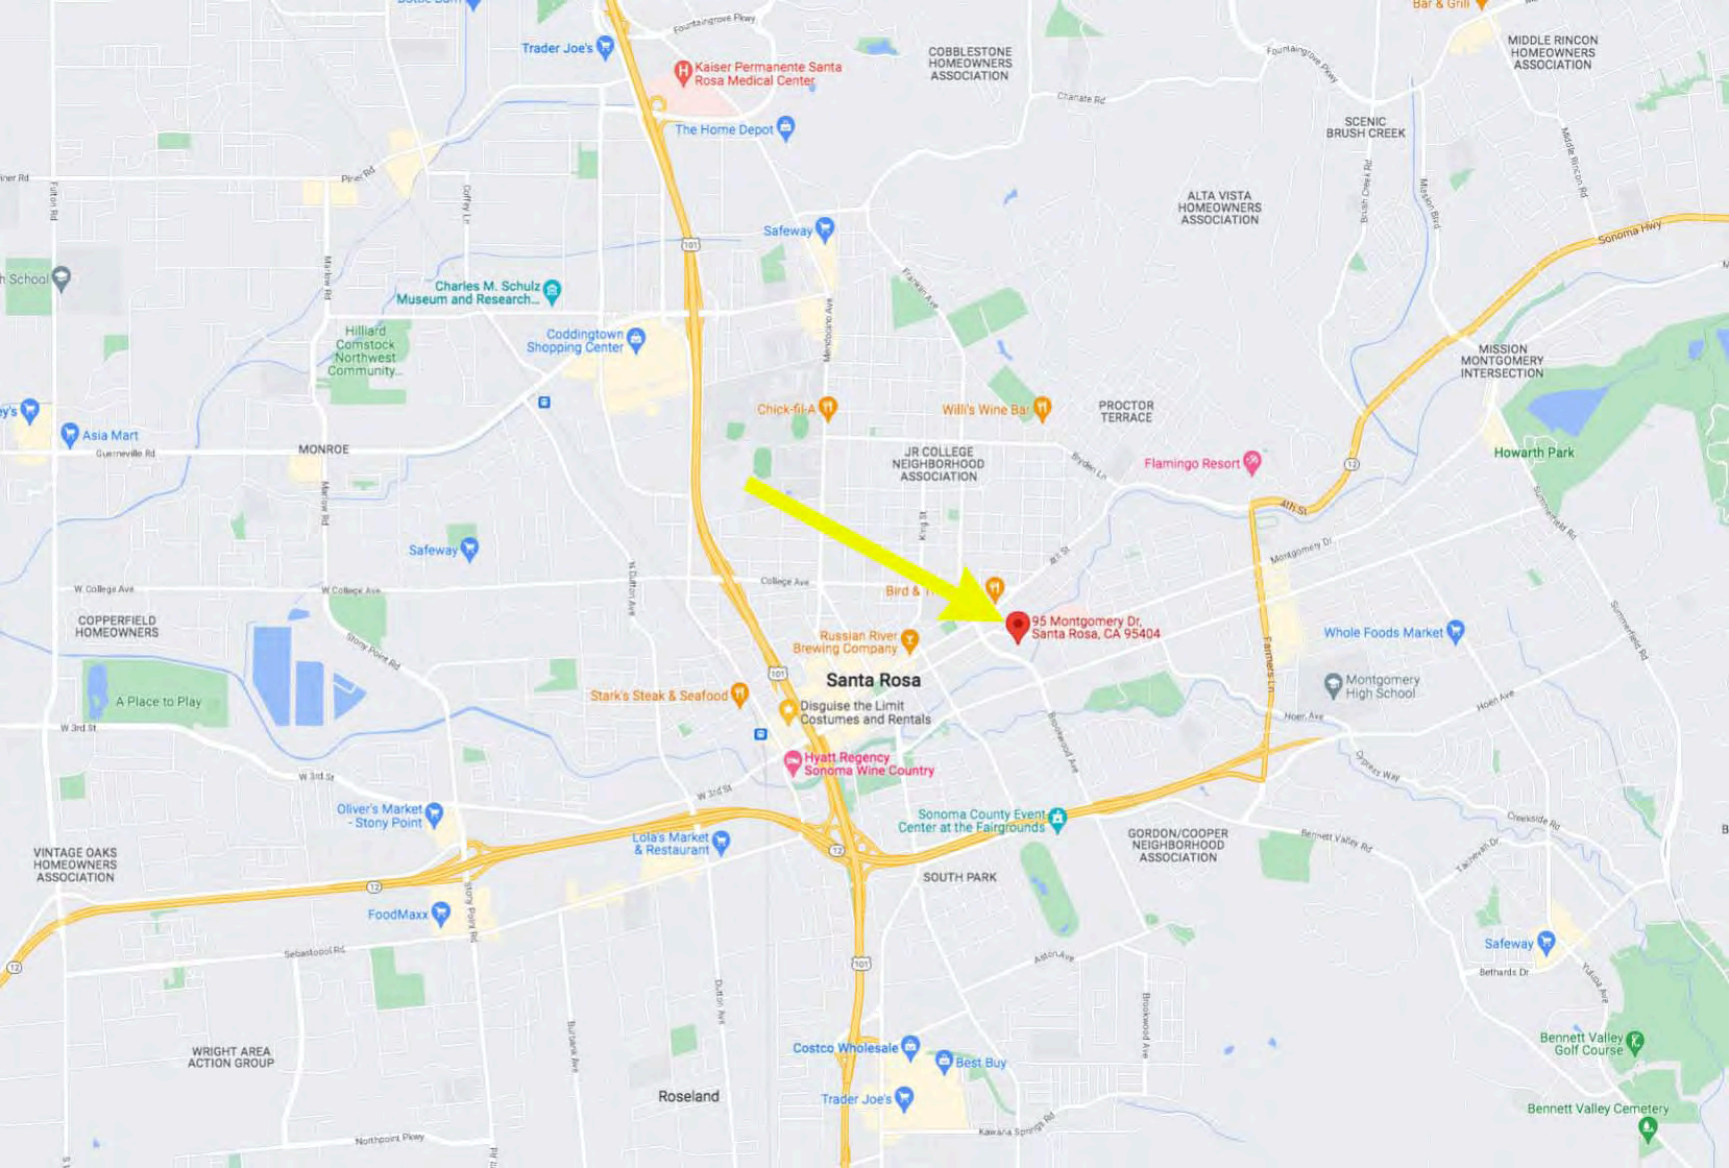

The information contained herein, while secured from sources deemed reliable, is not guaranteed. Interested parties should make their own investigation.

Suite 214, Creekside Medical Plaza

- Gorgeous modern three-operatory dental office
- Recently updated designer finishes
- Ideal downtown Santa Rosa location one block from Memorial Hospital.
- Highly professional 100% medical / dental building
- Very efficient layout
- Light and bright
- Excellent onsite parking
- Elevator served
- Waiting room, business office, doctor's office, two lab areas, spacious restroom
- Save the huge expense / time of building out a new dental office!
- Also suitable for other medical uses
- Very attractive pricing
- Gross lease structure – separately metered for PG&E
- Responsive longtime local management/ownership
- Agent is trustee of family trust owner

Suite 214 - approximate plan, not guaranteed - dental chairs/equipment not included

95 Montgomery Dr,
Santa Rosa, CA 95404

Squared Salon

Presentis Kidney
Care Santa Rosa

The Salvation
Army Thrift Store

Santa Rosa Creek

City of Santa Rosa
Police Department

Santa Rosa
Creek Commons

Santa Rosa
Seventh St

Santa Rosa
Seventh St

Santa Rosa
Seventh St

Kaiser Permanente
Rosa Medical Center

The Home Depot

COBBLESTONE
HOMEOWNERS
ASSOCIATION

MIDDLE RINCON
HOMEOWNERS
ASSOCIATION

Charles M. Schulz
Museum and Research...

Coddington
Shopping Center

ALTA VISTA
HOMEOWNERS
ASSOCIATION

MISSION
MONTGOMERY
INTERSECTION

Asia Mart

MONROE

Chick-fil-A