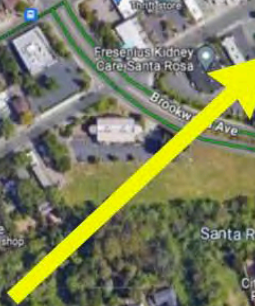

95 Montgomery Dr,
Santa Rosa, CA 95404

Squared Salon

Presentis Kidney
Care Santa Rosa

The Salvation
Army Thrift Store

Santa Rosa Creek

City of Santa Rosa
Police Department

Santa Rosa
Creek Commons

Santa Rosa
Seventh St

Santa Rosa
Seventh St

Santa Rosa
Seventh St