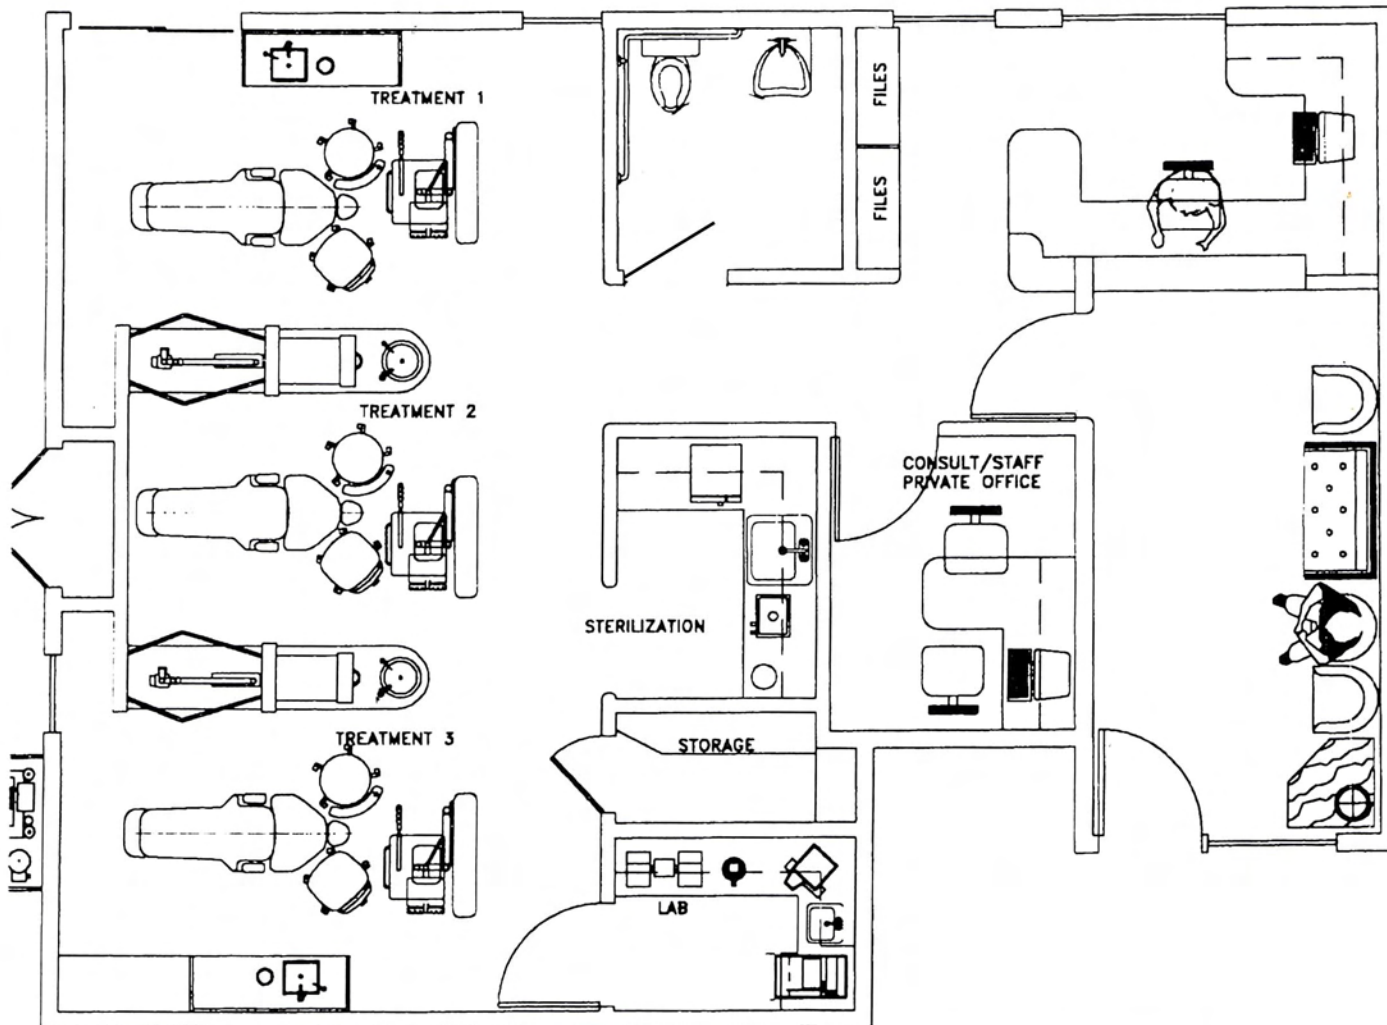

The information contained herein, while secured from sources deemed reliable, is not guaranteed. Interested parties should make their own investigation.

Suite 214, Creekside Medical Plaza

- Gorgeous modern three-operatory dental office
- Recently updated designer finishes
- Ideal downtown Santa Rosa location one block from Memorial Hospital.
- Highly professional 100% medical / dental building
- Very efficient layout
- Light and bright
- Excellent onsite parking
- Elevator served
- Waiting room, business office, doctor's office, two lab areas, spacious restroom
- Save the huge expense / time of building out a new dental office!
- Also suitable for other medical uses
- Very attractive pricing
- Gross lease structure – separately metered for PG&E
- Responsive longtime local management/ownership
- Agent is trustee of family trust owner