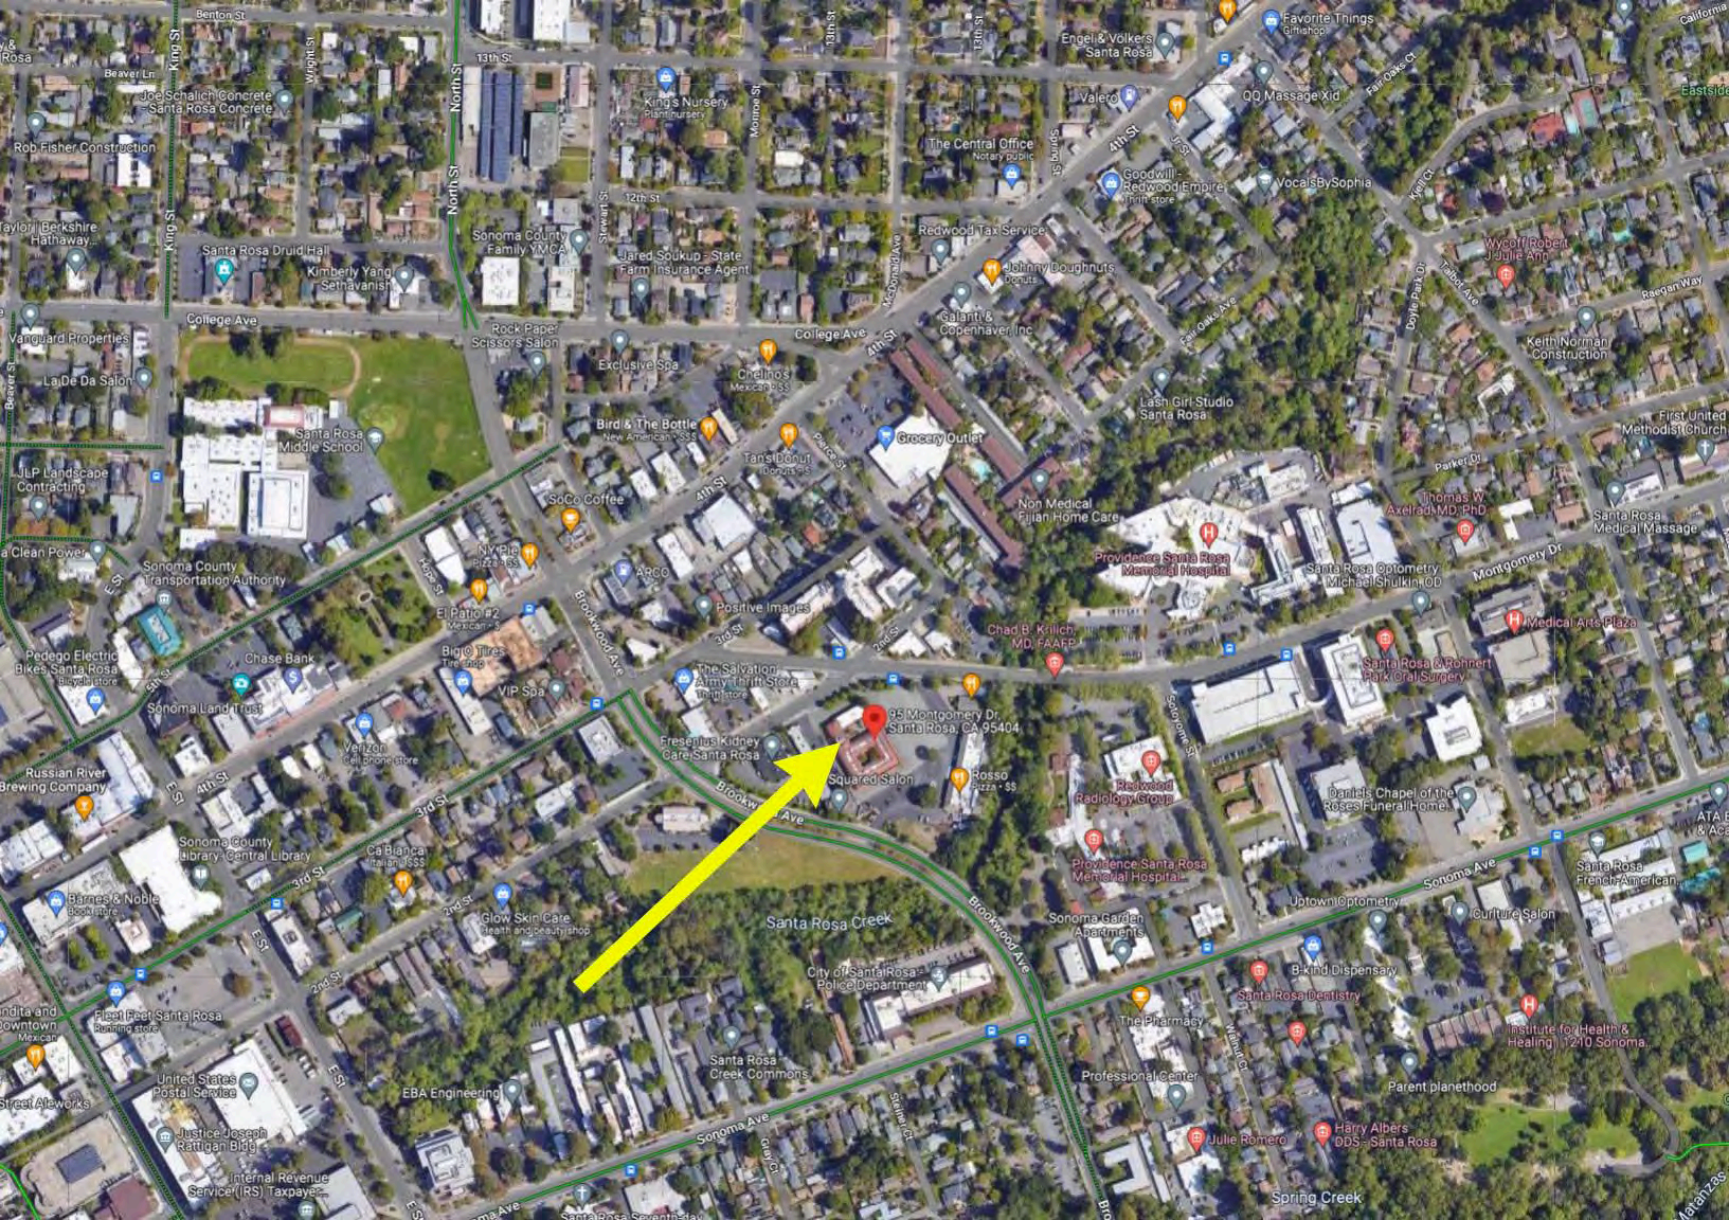

95 Montgomery Dr,
Santa Rosa, CA 95404

Squared Salon

Presentis Kidney
Care Santa Rosa

The Salvation
Army Thrift Store

Santa Rosa Creek

City of Santa Rosa
Police Department

Santa Rosa
Creek Commons

Santa Rosa
Seventh St

Santa Rosa
Seventh St

Santa Rosa
Seventh St