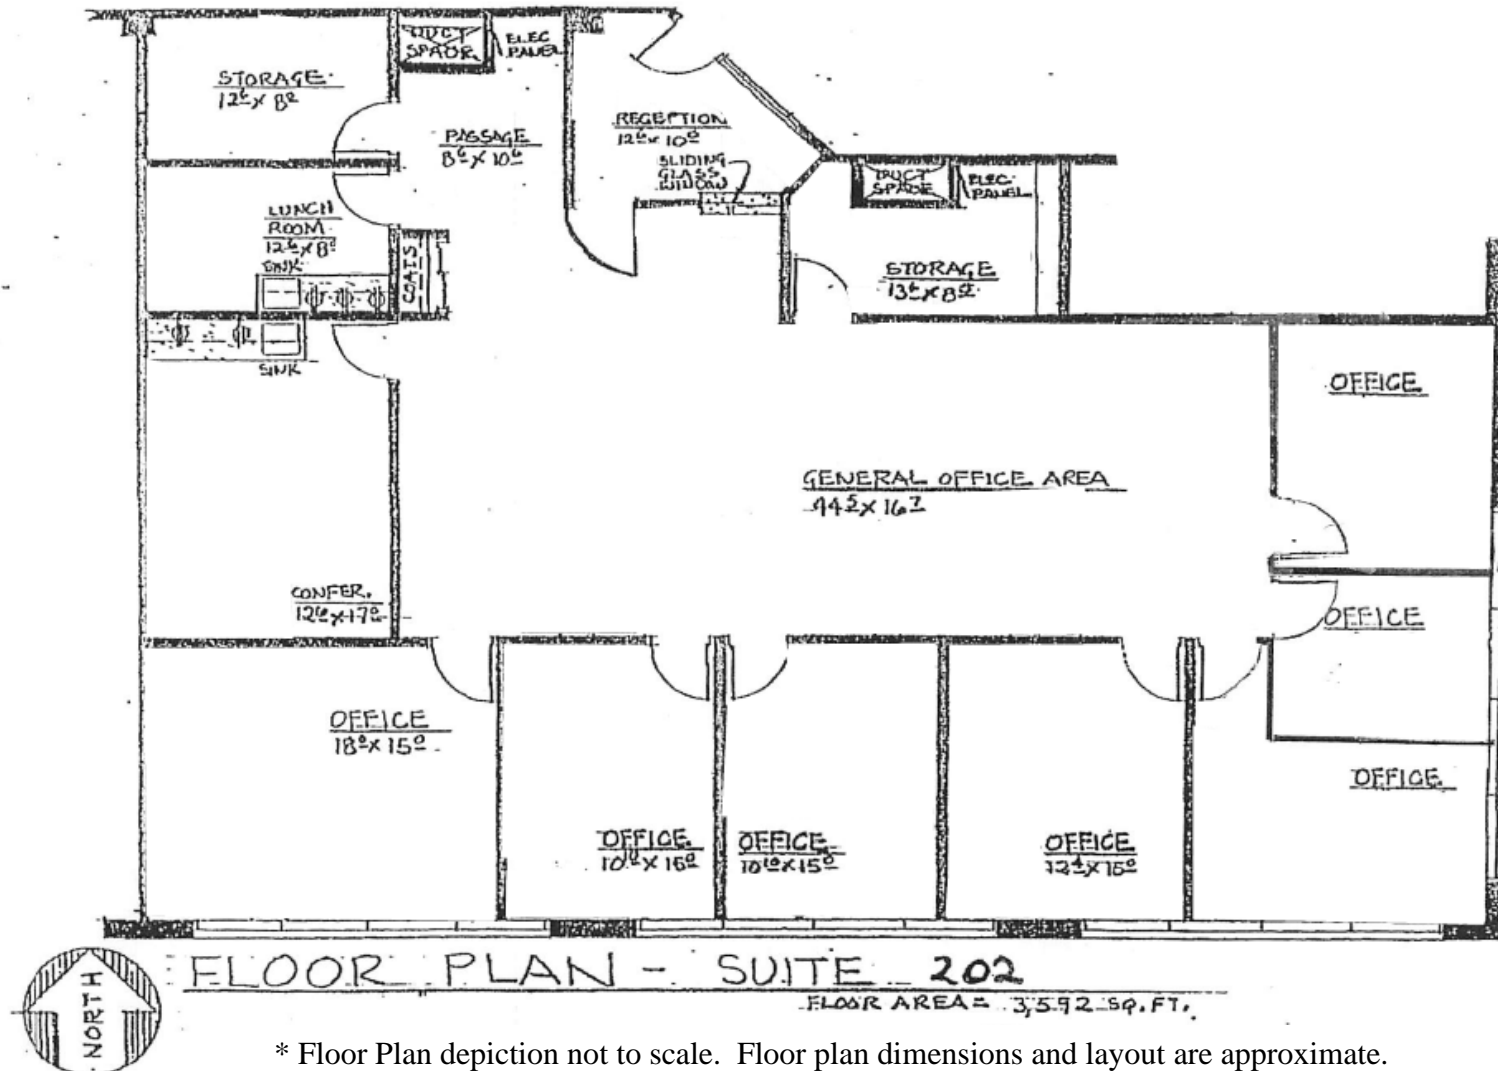

# FLOOR PLAN

1761 PARK EAST OFFICE CONDOMINIUM  
1761 S. NAPERVILLE ROAD, WHEATON, IL 60189

**UNIT 202 – 3,592 Sq. Ft.**

\* Floor Plan depiction not to scale. Floor plan dimensions and layout are approximate.