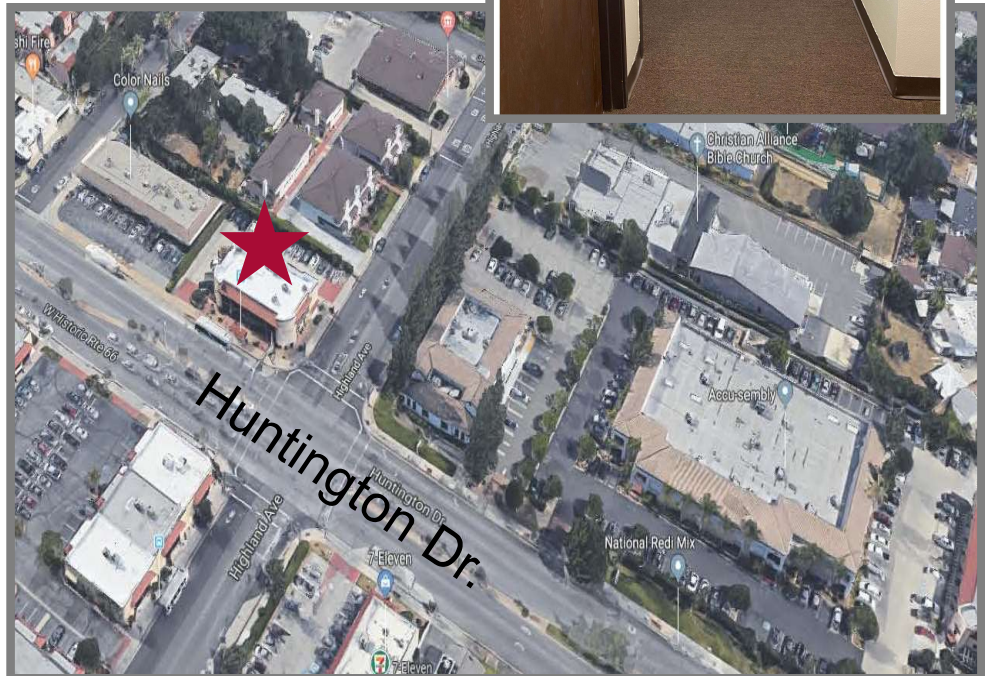

For Lease

1755 East Huntington Drive Duarte, CA 91010
NWC of Highland Ave & Huntington Drive

Features:

- Property Located on Signalized Intersection
- High Traffic Location
- Strong Street Visibility
- Ample Parking
- Co tenants Include: Dentist, CPA, State Farm, Engineer and True Care Home Health, Crossroads Drug and Alcohol Testing
- 40,436 Cars Per Day
- Available:
Suite 104 – 1,000sf
2 Entrances, 4 Private Offices, Restroom and Lobby Area