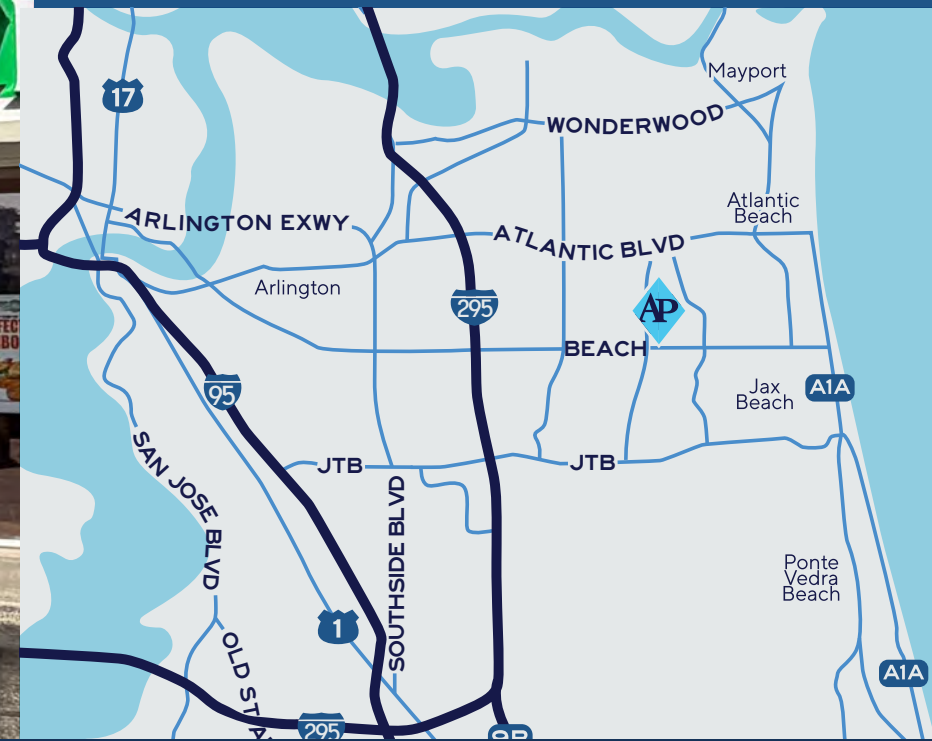

# TAYLOR PLACE

📍 13947 Beach Blvd | Jacksonville, FL 32224

## QUICK FACTS

- ◆ 34,895 sq. ft. neighborhood retail center
- ◆ Excellent visibility in a busy area of Beach Blvd where traffic counts exceed 45,000 daily
- ◆ Signalized intersection access
- ◆ Densely populated area boasting upper middle-class household incomes

### Dining

1 minute drive

Immediate area is saturated with food and beverage options. More than 30 restaurants are situated along Beach Blvd within half a mile in either direction of Taylor Place.

### The Beaches

9 minute drive

Taylor Place is a quick drive from Jax Beach, offering a convenient stop for beachgoers travelling to and from