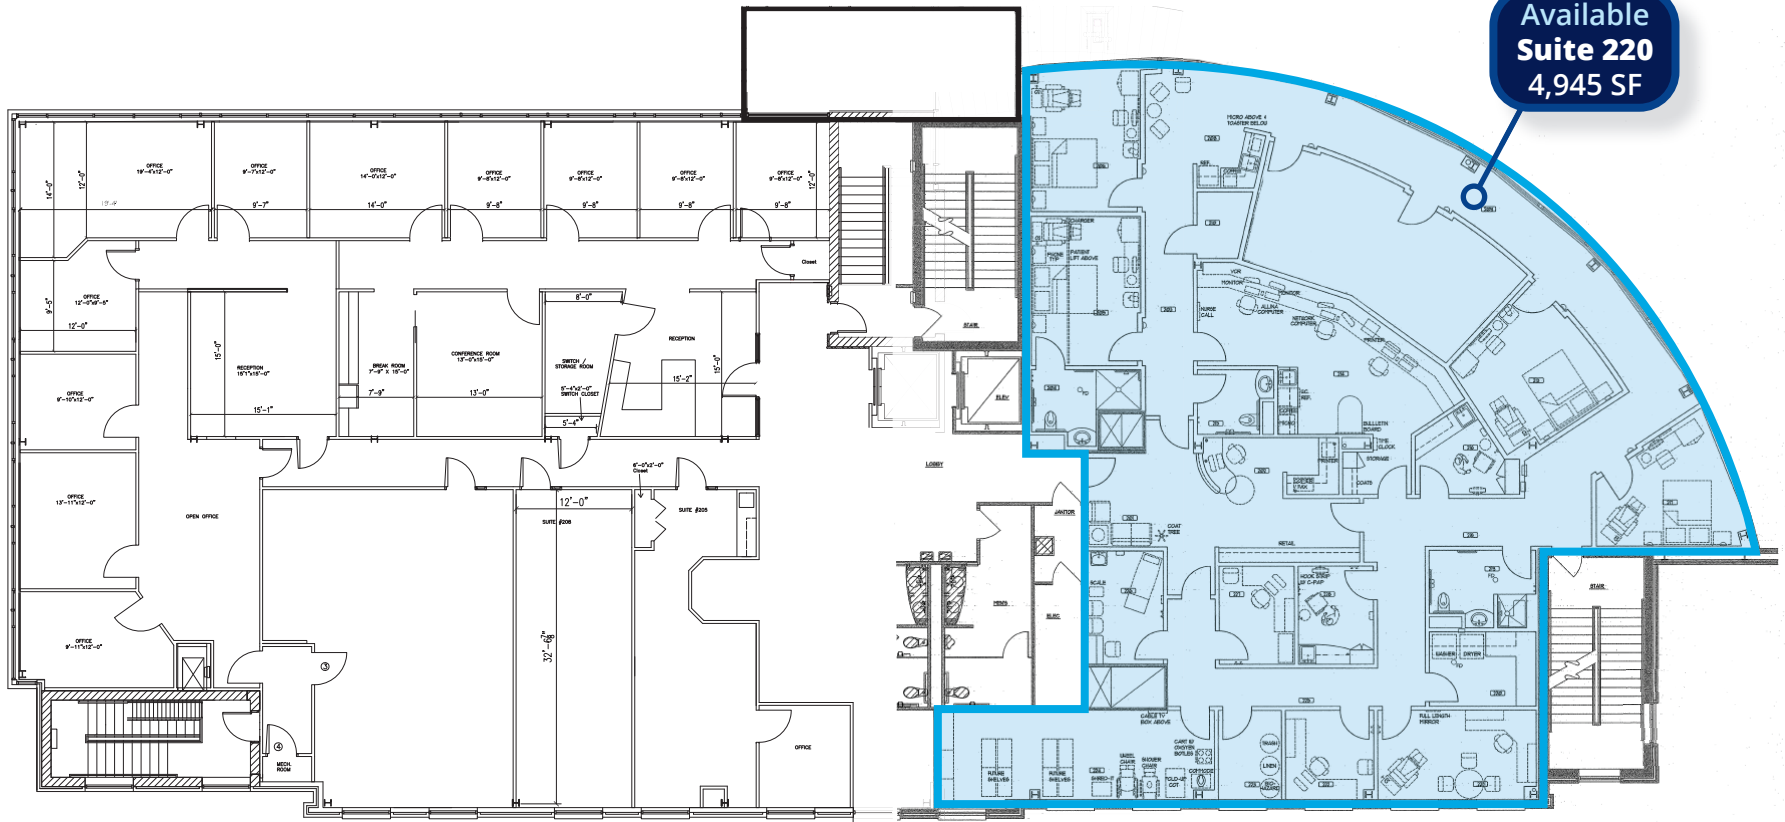

# Second Floor Plan

The Voyager Building | 500 Marschall Rd, Shakopee, Minnesota

Available  
Suite 220  
4,945 SF