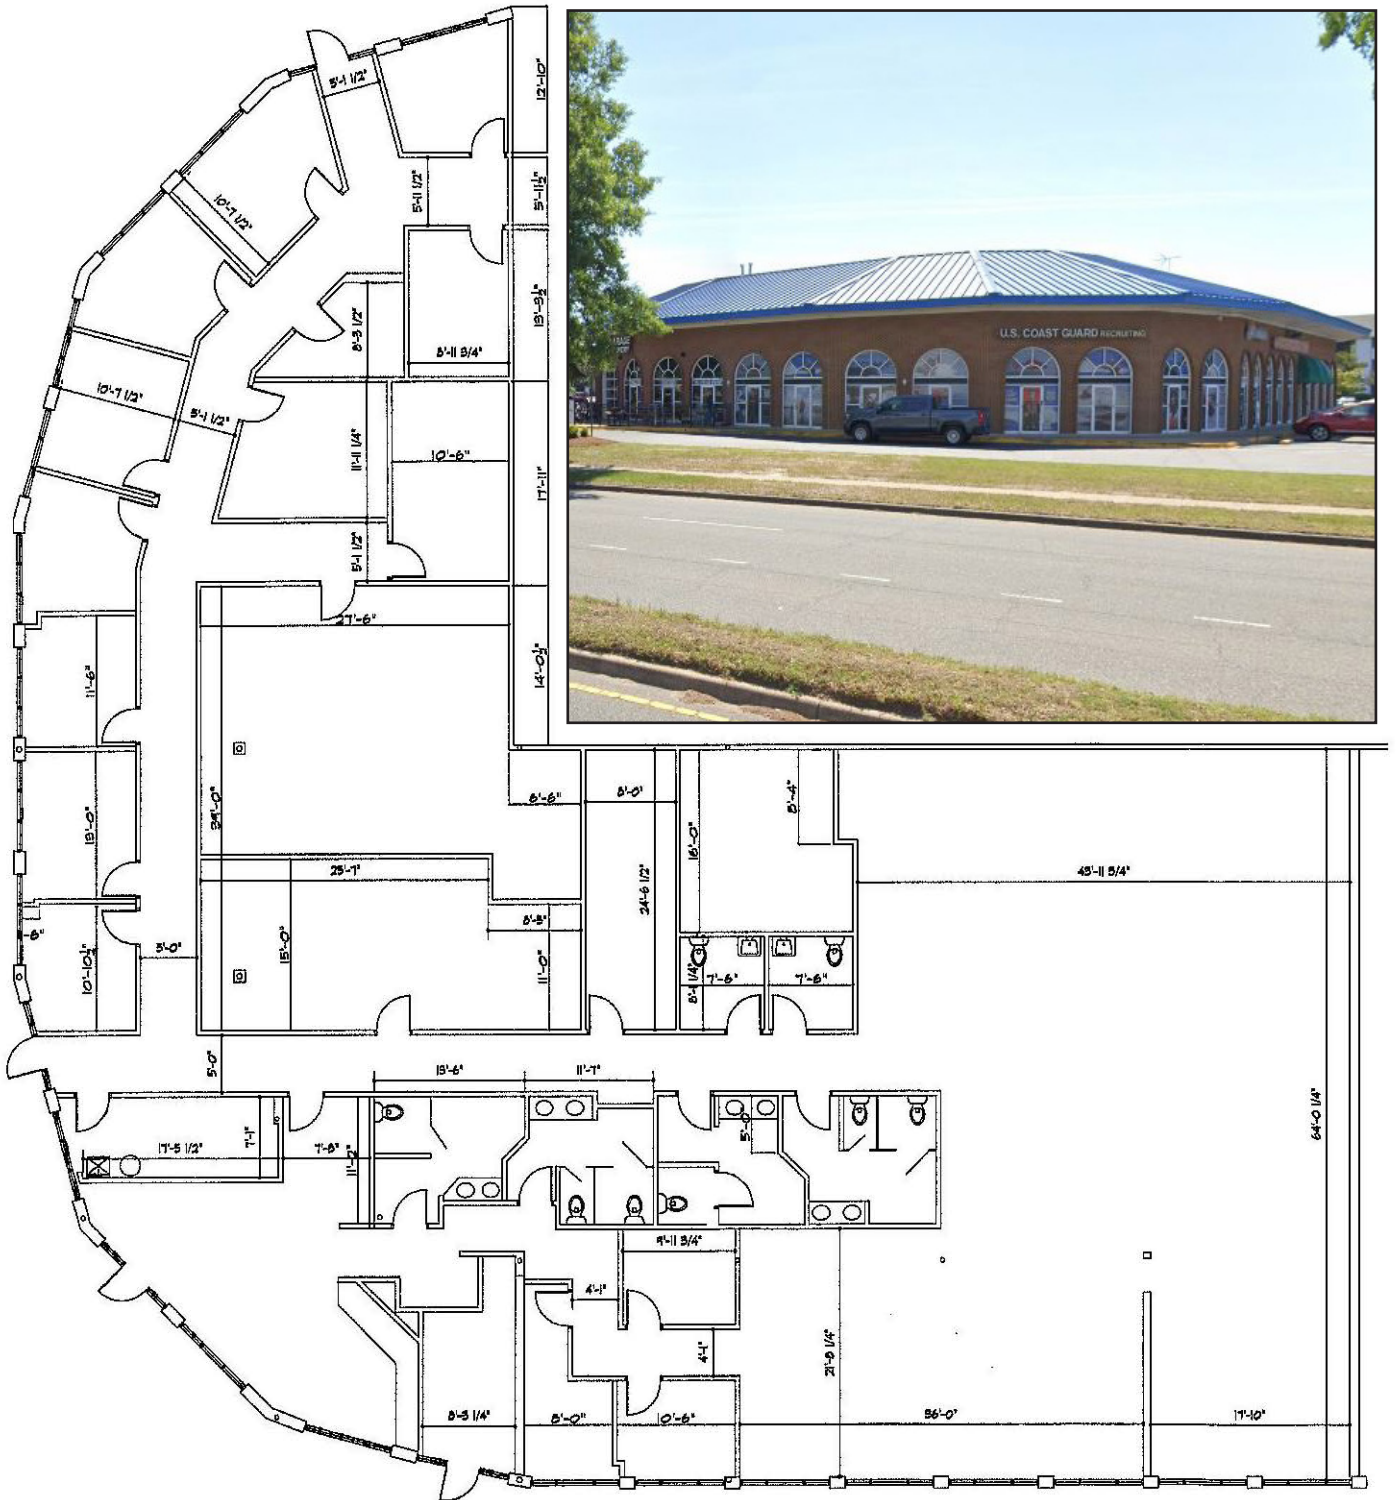

office/retail FOR LEASE

GREENBRIER STATION | 1011 Eden Way North, Condo #3 (Suites G-L), Chesapeake, VA

PROPERTY FEATURES:

- **±1,200-5,000 SF Available!** Join “The Garage” Micro Brewery, Coast Guard, Greenbrier Pawn and Domino’s Pizza in an established office/retail center in the heart of Greenbrier!
- **Ample Parking with over 109 on-site parking spaces** plus street parking
- **Across the street from Greenbrier Mall; Traffic counts over ±64,366 VPD along Greenbrier Parkway & ±17,768 along Eden Way North**
- **Monument signage** with excellent visibility
- **Strong demographics!**
- **Zoning: B2 Commercial**

BUILDING PLAN

AS-BUILT DRAWING

9,469 USF

101 N. EDEN WAY
CHESAPEAKE, VIRGINIA

FRANCIS & REEVE
SPACEPLANNING | INTERIORS

S. REEVE
11.4.2014

AERIAL

CROSSWAYS SHOPPING CENTER

BATTLEFIELD BOULEVARD SHOPPING CENTER

Walmart Sams Club KOHL'S
 Great Clips THE ORIGINAL MATRESS FACTORY at home
 TEXAS CAFE tropical DOLLAR TREE Party City
 Little Caesars cricket

GREENBRIER MARKETCENTER