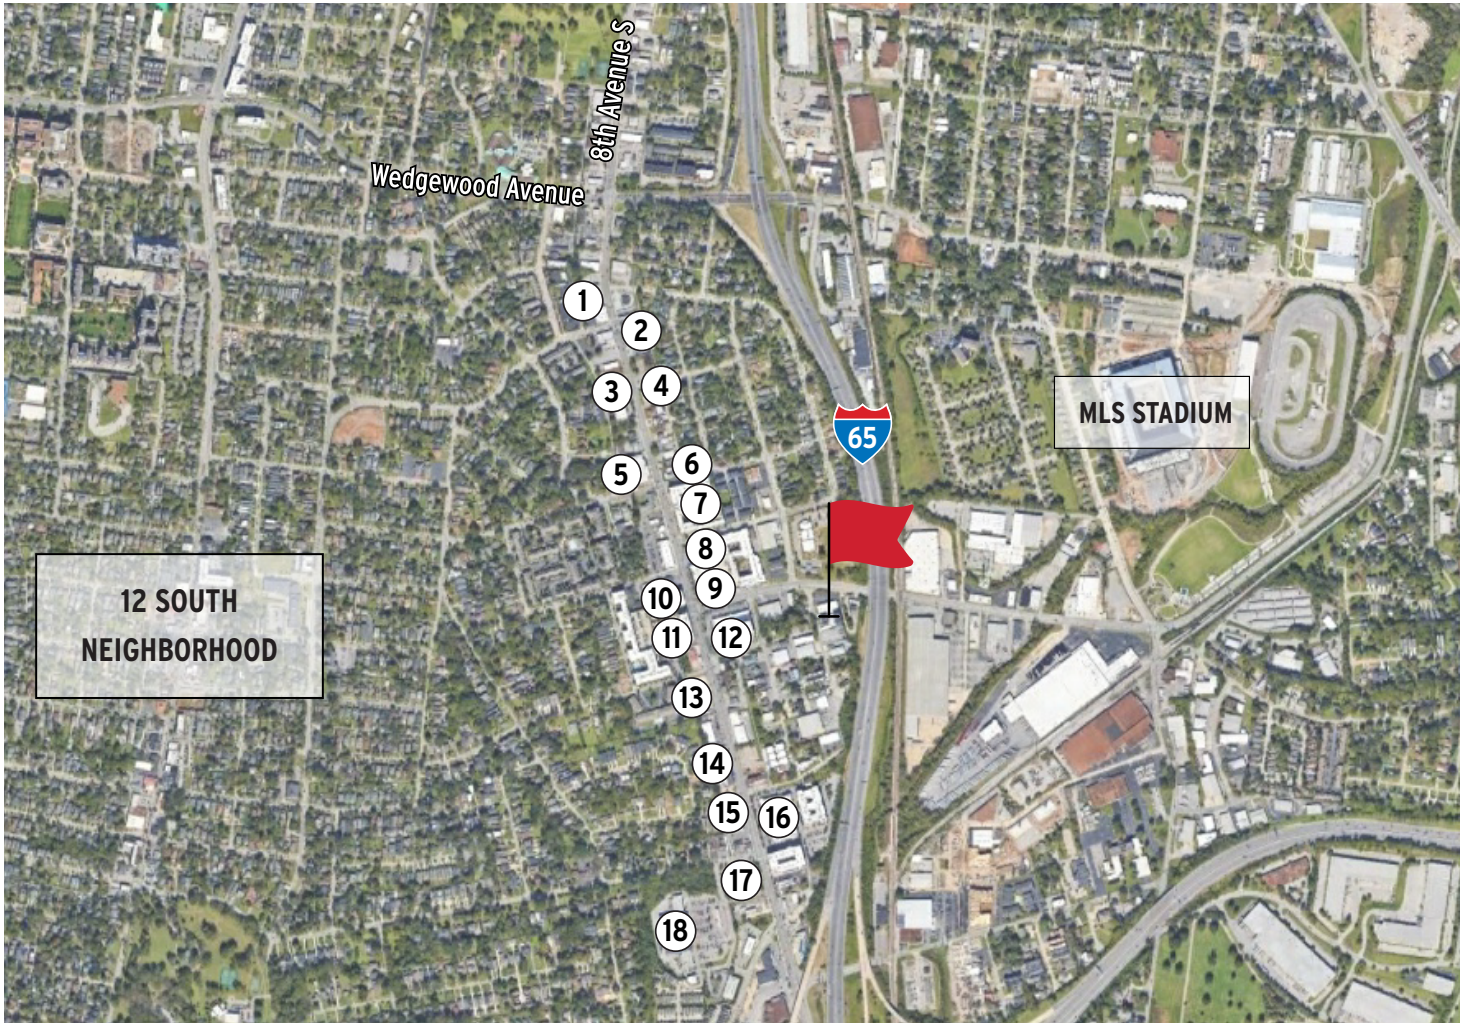

## OVERVIEW

ADDRESS	509 Craighead Street, Nashville, TN 37024
SPACE AVAILABLE	Suite 110
SIZE	4,000 SF
RATE	\$33.50 NNN
DATE AVAILABLE	November 1, 2024
AVAILABLE THROUGH	March 31, 2027

- Free dedicated parking
- Rear loading dock access
- Private offices around the perimeter of the space
- Upscale buildout with an open floor plan, conference room, breakroom, and reception
- Located on 8th Avenue, walking distance to multiple retailers and restaurants

## POINTS OF INTEREST

- |   |                           |    |  |    |                                   |
|---|---------------------------|----|--|----|-----------------------------------|
| 1 | Zanie's Comedy Night Club | 7  | 23Hundred at Berry Hill                                  | 13 | Sonic Drive-In, Firestone, Truist |
| 2 | 8th & Roast               | 8  | Cilantro Mexican Grill                                   | 14 | M.L. Rose, Aiyara Thai            |
| 3 | Smiling Elephant          | 9  | Octave Apartments  | 15 | Orange Theory                     |
| 4 | The Urban Juicer          | 10 | First Watch  | 16 | Pancho & Lefty's                  |
| 5 | Publix                    | 11 | IMT 8 South, Maple Street Biscuit Co.                    | 17 | Walgreens, Chick Fil A, McDonalds |
| 6 | Hattie B's Hot Chicken    | 12 | Xfinity, Little Gourmand, MADabolic, Mangia, LifeStorage | 18 | Kroger                            |