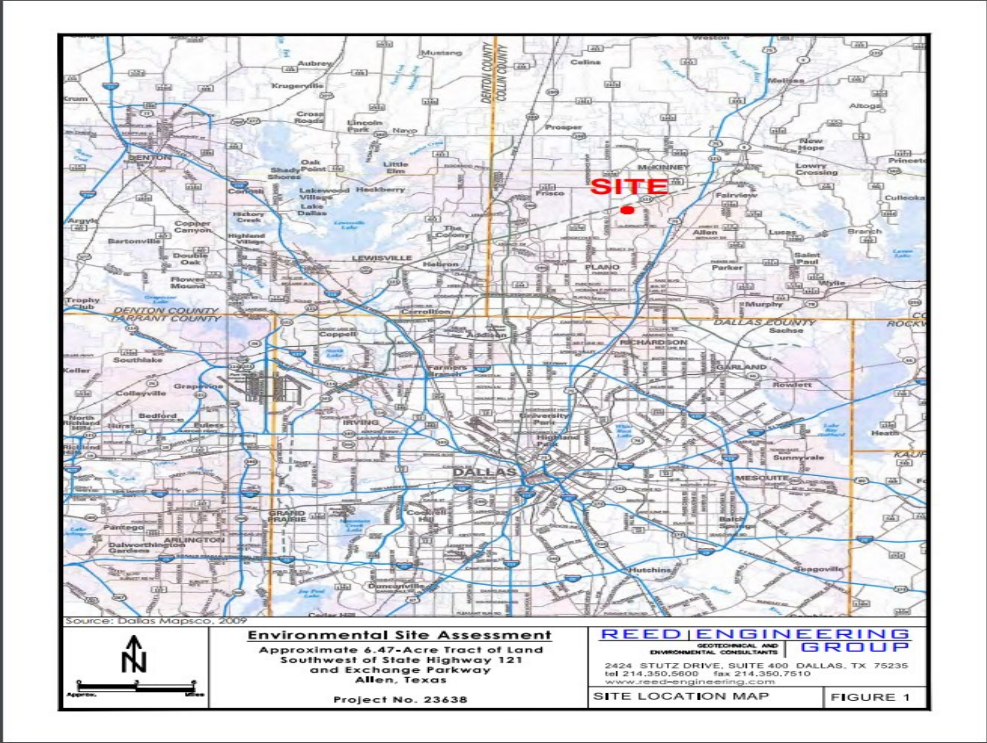

Key Highlights:

- **Ideal Location:** Situated along Sam Rayburn Tollway (SH-121) & off Exchange Parkway in Allen, Texas.
- **Versatile Zoning:** Zoned for retail, office, and entertainment purposes, catering to diverse business needs.
- **Adjacent to Trammel Crow Development:** Strategically positioned next to the esteemed 60-acre Trammel Crow development, highlighting the area's growth potential.
- **Surrounded by Thriving Businesses:** Enjoy proximity to an array of businesses, entertainment options, and residential communities, enhancing the property's value and appeal.

Property Photos

Neighboring Developments

Location Highlight

Sam Rayburn Tollway (SH-121) & Exchange Parkway

Sam Rayburn Tollway (SH-121) & Exchange Parkway, Allen, TX 75013

Property Photos

DFW Map Location

Proposed Building Rendering