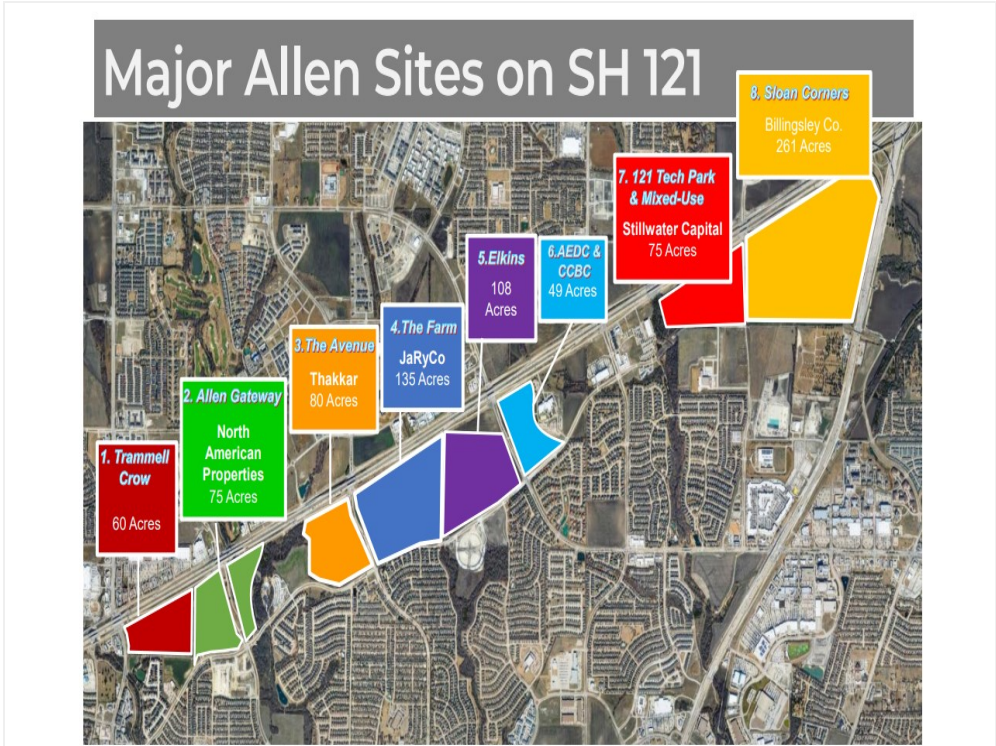

Key Highlights:

- **Ideal Location:** Situated along Sam Rayburn Tollway (SH-121) & off Exchange Parkway in Allen, Texas.
- **Versatile Zoning:** Zoned for retail, office, and entertainment purposes, catering to diverse business needs.
- **Adjacent to Trammel Crow Development:** Strategically positioned next to the esteemed 60-acre Trammel Crow development, highlighting the area's growth potential.
- **Surrounded by Thriving Businesses:** Enjoy proximity to an array of businesses, entertainment options, and residential communities, enhancing the property's value and appeal.

Invest in success. Invest in Allen, Texas!

Prime Location Right Off Of Sam Rayburn Tollway (SH-121)

Highly Sought After For Retail/Office/Luxury Residential

Utilities Available To Site!

Willing To Evaluate All Reasonable Offers

Property Photos

Neighboring Developments

Location Highlight

Sam Rayburn Tollway (SH-121) & Exchange Parkway

Sam Rayburn Tollway (SH-121) & Exchange Parkway, Allen, TX 75013

Property Photos

DFW Map Location

Proposed Building Rendering