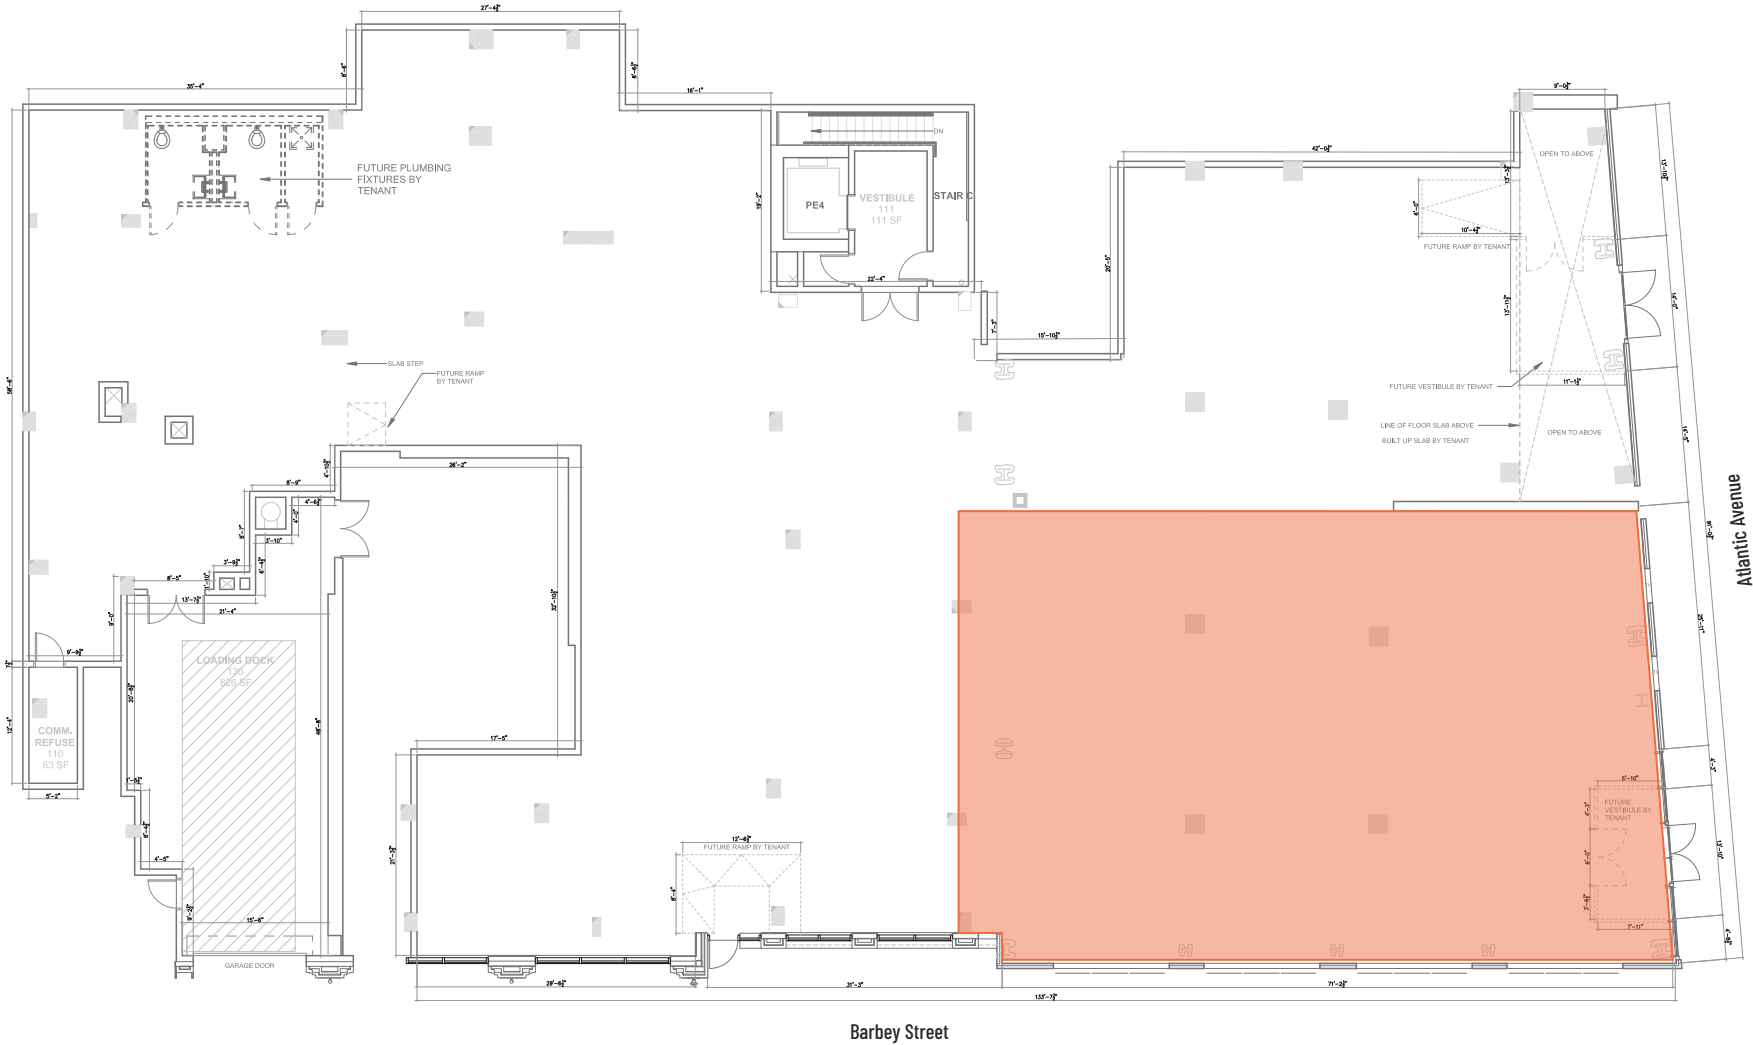

## FLOOR PLAN: GROUND FLOOR - 3,500 SF

# THE HIGHLAND

FLOOR PLAN:  
SUB-LOWER LEVEL - 2,143 SF