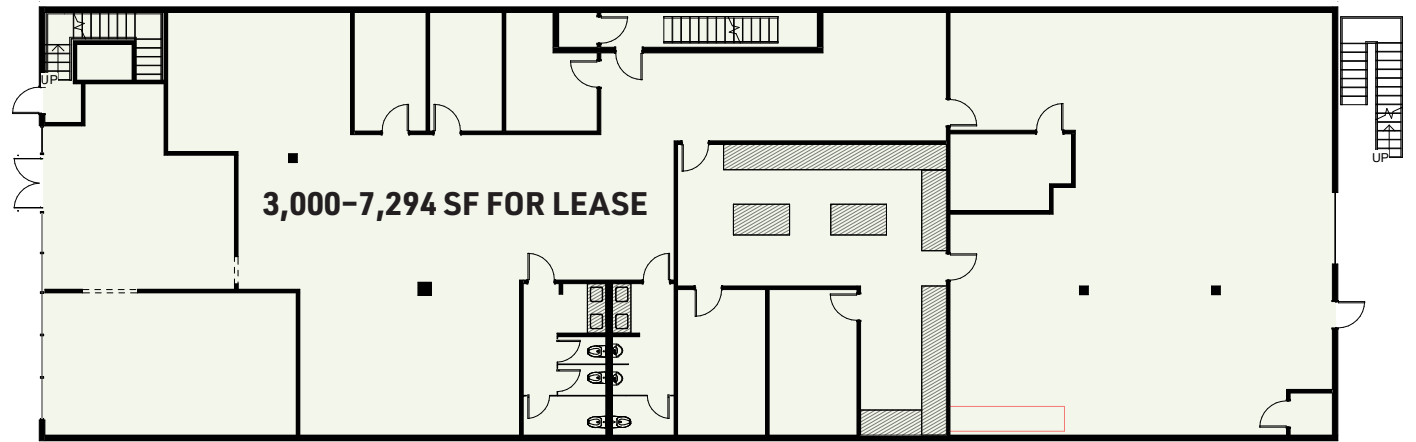

1911 Church St

3,000-7,294 SF RETAIL/MEDICAL/CREATIVE OFFICE/LIGHT PRODUCTION SPACE

Property Overview

1911 CHURCH ST
NASHVILLE, TN 37203

1911 Church St is located in the Midtown neighborhood of Nashville, close to many upcoming developments, medical systems, hospitality, retail, and food and beverage properties. The property offers 28 spots of dedicated on-site parking, high ceilings, and a fully-conditioned production space with a dock-high door.

Floor Plan

3,000-7,294 SF FOR LEASE

RETAIL/MEDICAL/CREATIVE OFFICE/LIGHT PRODUCTION SPACE

FLOOR 1

CHURCH STREET

FLOOR 2

Area Map

RESIDENTIAL