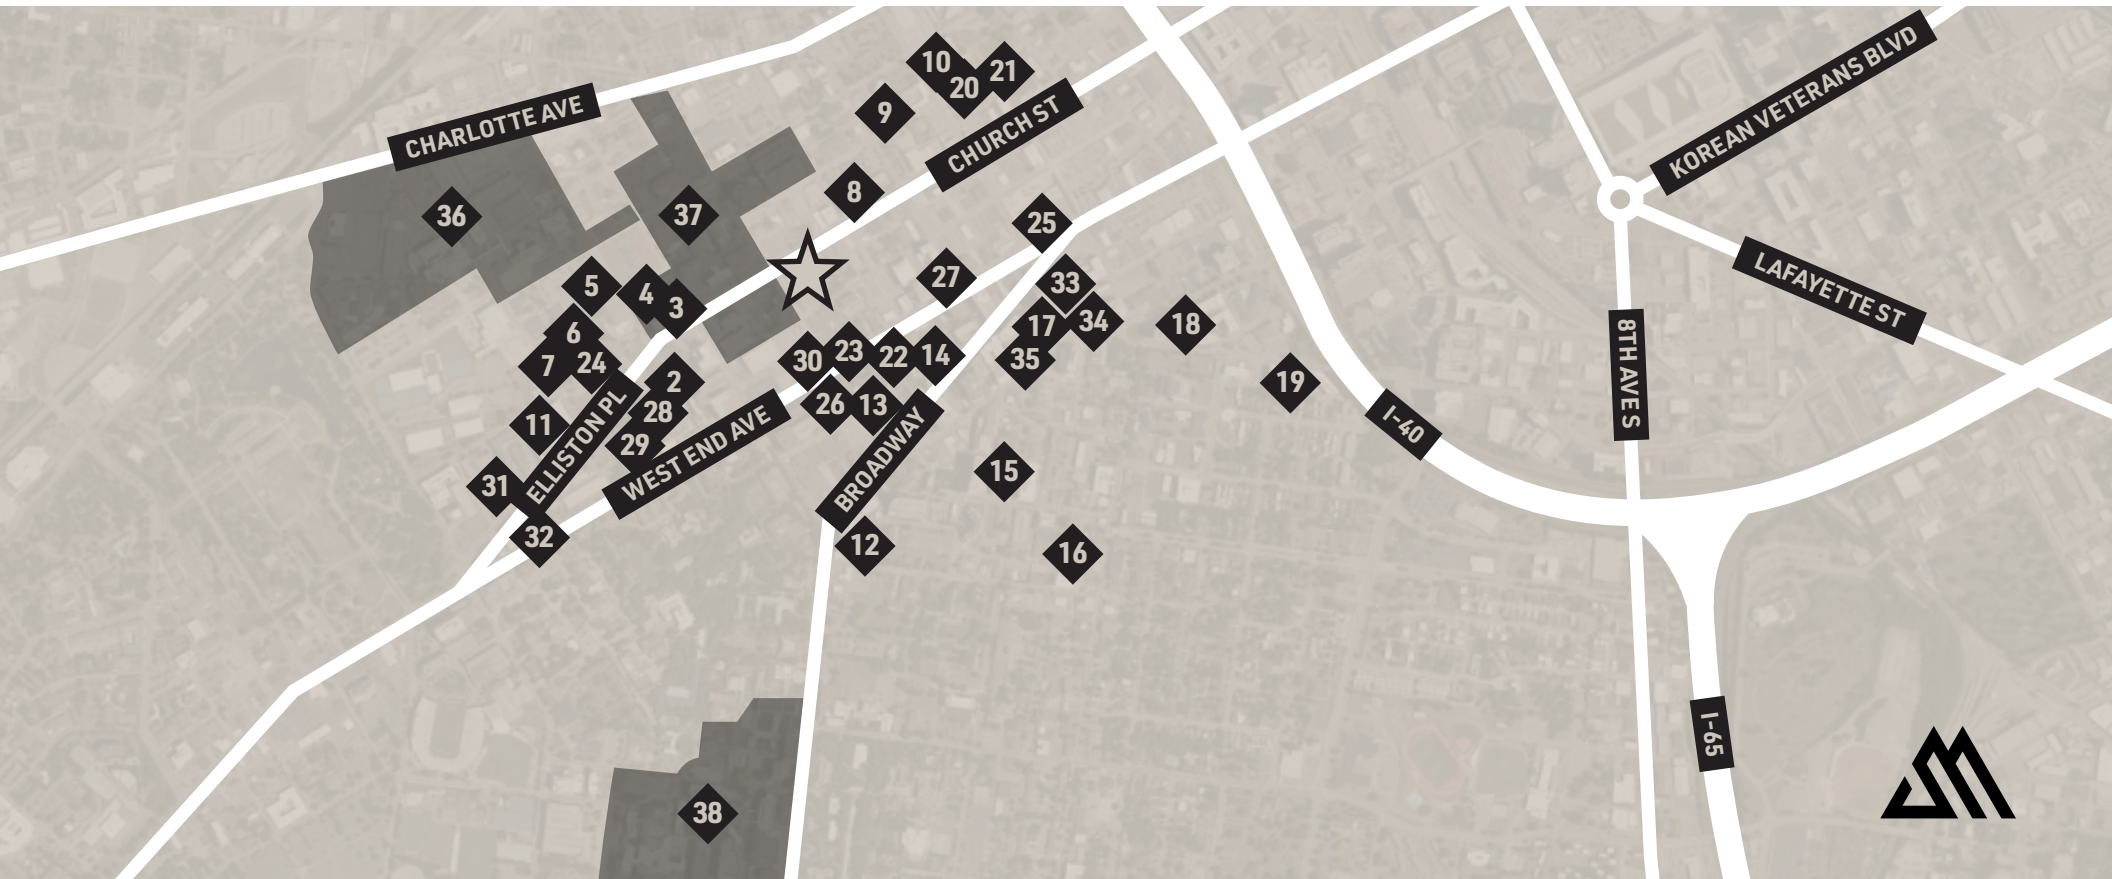

1911 Church St

3,000-7,294 SF RETAIL/MEDICAL/CREATIVE OFFICE/LIGHT PRODUCTION SPACE

Property Overview

1911 CHURCH ST
NASHVILLE, TN 37203

1911 Church St is located in the Midtown neighborhood of Nashville, close to many upcoming developments, medical systems, hospitality, retail, and food and beverage properties. The property offers 28 spots of dedicated on-site parking, high ceilings, and a fully-conditioned production space with a dock-high door.

- 2. Lee Apartments
- 3. Infinity Midtown
- 4. Apollo Midtown
- 5. Artemis Midtown
- 6. State Street Flats
- 7. Louise Avenue Apartments
- 8. 1818 Church
- 9. Olympus Midtown
- 10. Margaux Midtown
- 11. Elliston 23
- 12. Aertson Midtown
- 13. The Broadview at Vanderbilt
- 14. Fallyn Apartments
- 15. Artisan on 18th
- 16. Millennium Music Row
- 17. SkyHouse Nashville
- 18. Camden Music Row
- 19. Infinity Music Row

RETAIL

- 20. HiFi Clyde's
- 21. Chick-fil-A
- 22. The Row Kitchen & Pub
- 23. Amerigo
- 24. Jimmy Kelly's Steakhouse
- 25. Hall's Chophouse
- 26. Midtown Cafe

HOSPITALITY

- 27. Hutton Hotel
- 28. Hyatt House
- 29. Loews Vanderbilt Hotel
- 30. The Graduate Hotel
- 31. Hampton Inn & Suites
- 32. Homewood Suites
- 33. Hilton Garden Inn
- 34. Home2 Suites by Hilton
- 35. Embassy Suites

HEALTHCARE

- 36. TriStar Centennial Medical Center
- 37. Ascension Saint Thomas Hospital
- 38. Vanderbilt Medical Center

★ 1911 CHURCH ST

Gallery

1911 Church St

CAMERON BICE

cbice@sagemontre.com
205.335.0105