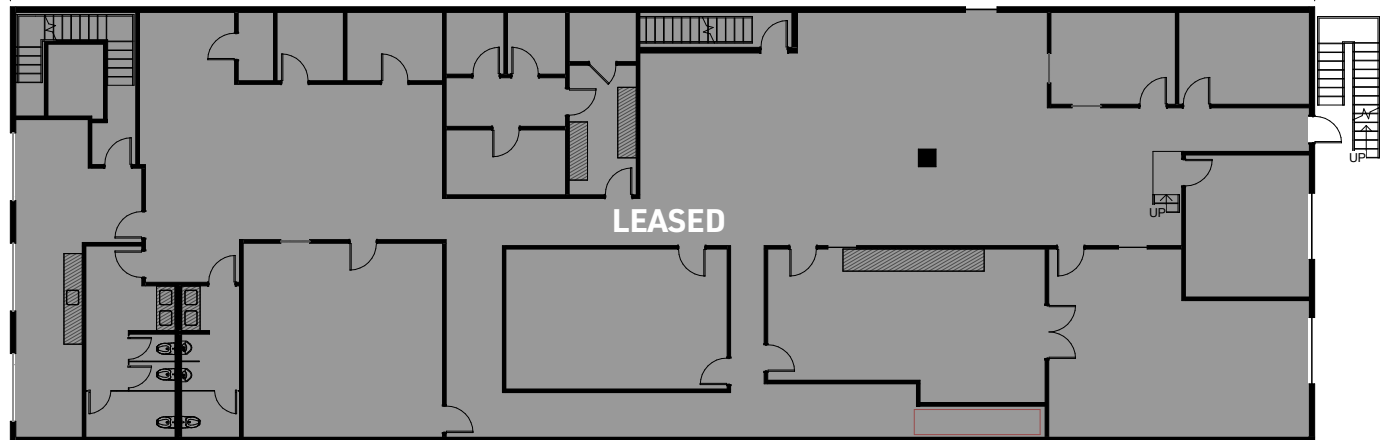

Floor Plan

3,000-7,294 SF FOR LEASE

RETAIL/MEDICAL/CREATIVE OFFICE/LIGHT PRODUCTION SPACE

FLOOR 1

CHURCH STREET

FLOOR 2

Area Map

RESIDENTIAL