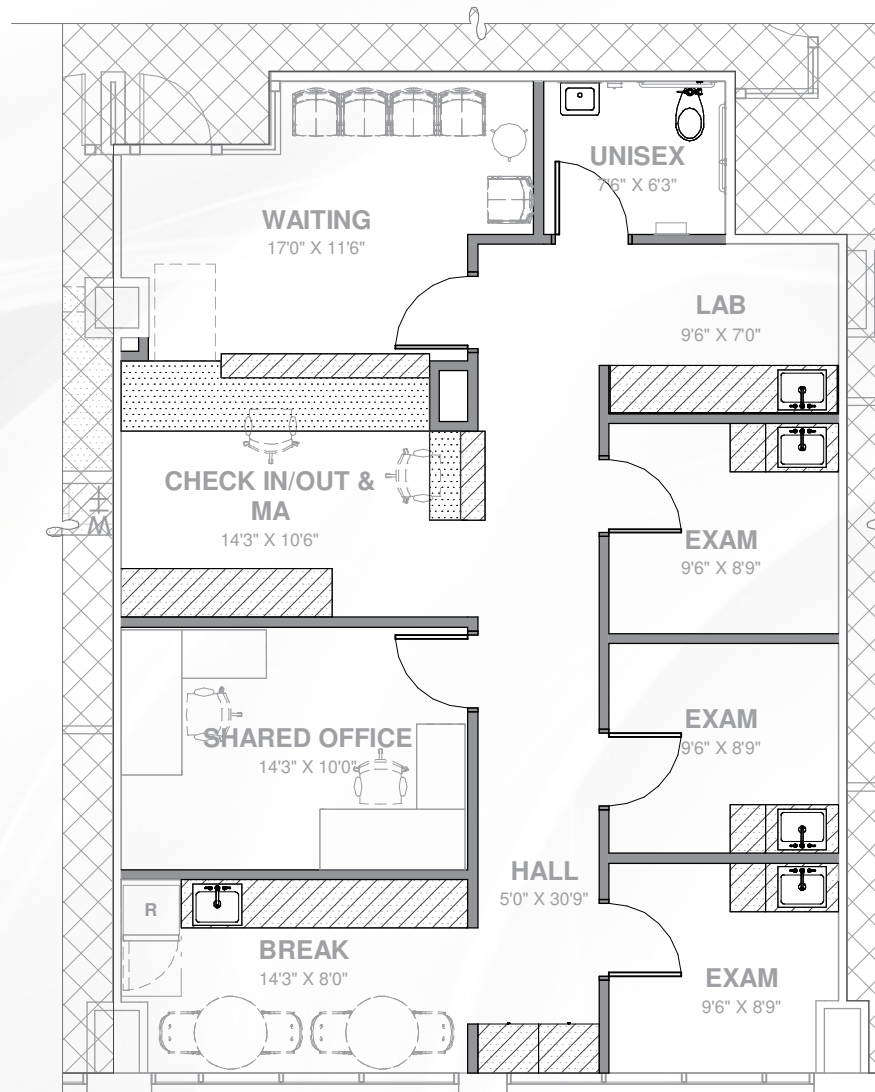

SUITE 210: 5,030 RSF

SUITE 230: 1,797 RSF

SUITE 300

±13,402 RSF

(Third Floor contiguous up to ±26,865)

SUITE 320

±2,325 RSF

SUITE 350

±10,838 RSF

1ST Floor - Suite 160 ±2,162 RSF

Medical Spec Suite - Available 1Q 2025

1ST Floor - Suite 162 ±3,080 RSF

Medical Spec Suite - Available 1Q 2025

1ST Floor - Suite 170 ±1,389 RSF

Medical Spec Suite - Available 1Q 2025

2ND Floor - Floorplan | ±12,670 RSF Available

Divisible to ±1,797 - ±12,670 SF

3RD Floor - Floorplan

E MOUNTAIN VIEW RD

N 90TH ST

9977 N 90TH ST
91,082 SF

NAP

PARKING GARAGE | NAP