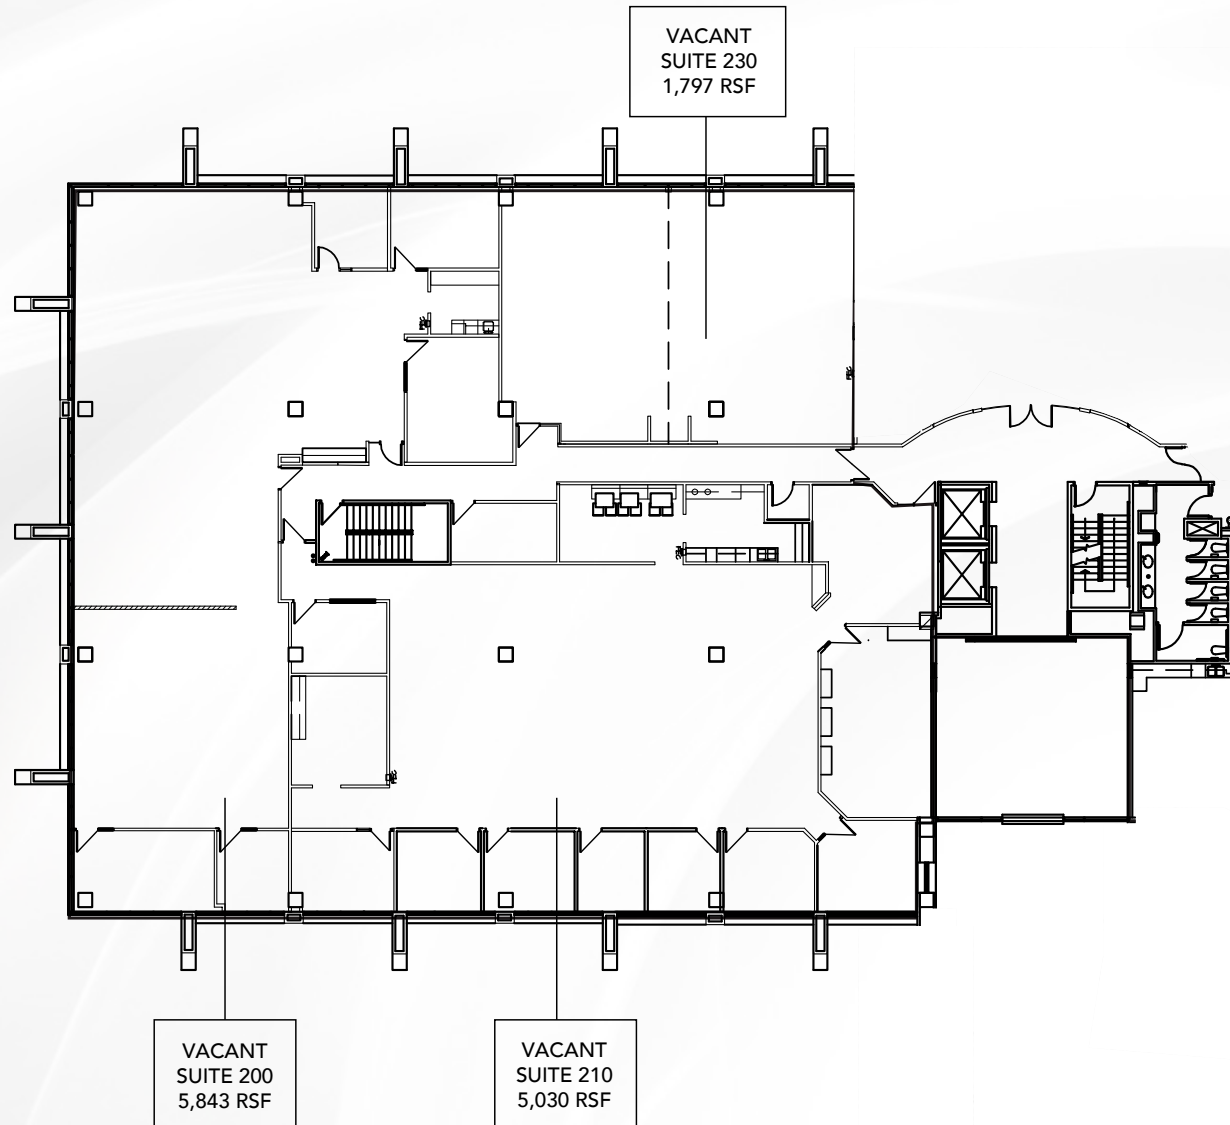

2ND Floor - Floorplan | ±12,670 RSF Available

Divisible to ±1,797 - ±12,670 SF