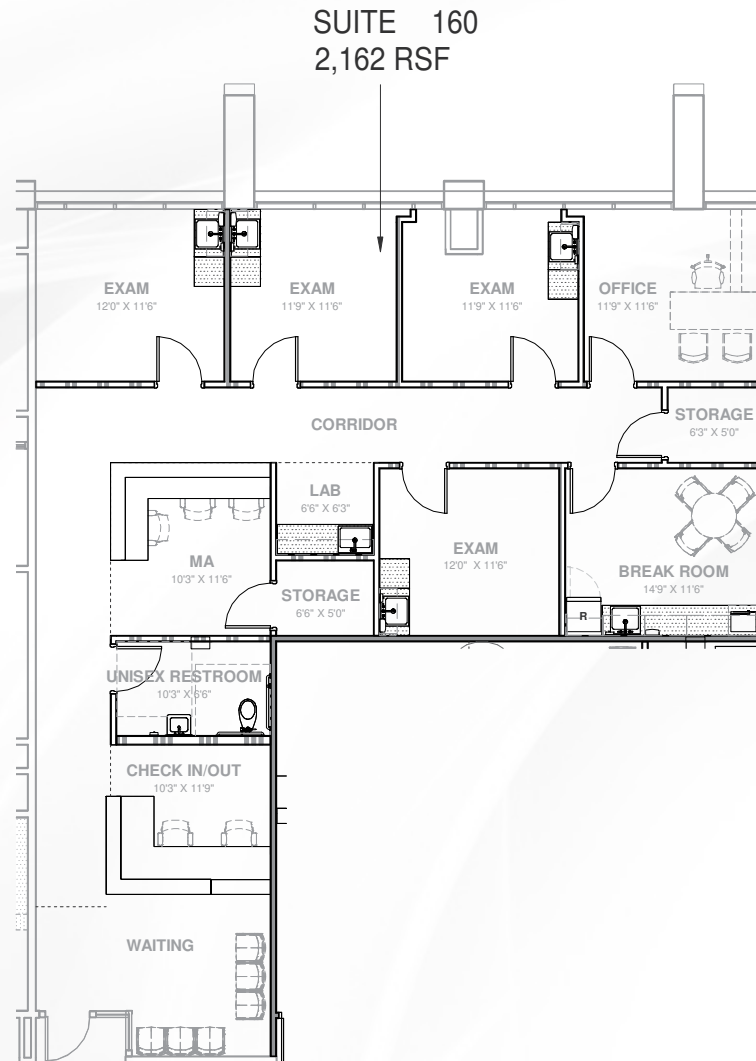

(Available 1Q 2025)

SUITE 160: 2,162 RSF

SUITE 162: 3,080 RSF

SUITE 170: 1,389 RSF

SECOND FLOOR

±12,670 RSF

(Divisible to:)

SUITE 200: 5,843 RSF

SUITE 210: 5,030 RSF

SUITE 230: 1,797 RSF

SUITE 300

±13,402 RSF

(Third Floor contiguous up to ±26,865)

SUITE 320

±2,325 RSF

SUITE 350

±10,838 RSF

1ST Floor - Suite 160 ±2,162 RSF

Medical Spec Suite - Available 1Q 2025

1ST Floor - Suite 162 ±3,080 RSF

Medical Spec Suite - Available 1Q 2025

1ST Floor - Suite 170 ±1,389 RSF

Medical Spec Suite - Available 1Q 2025