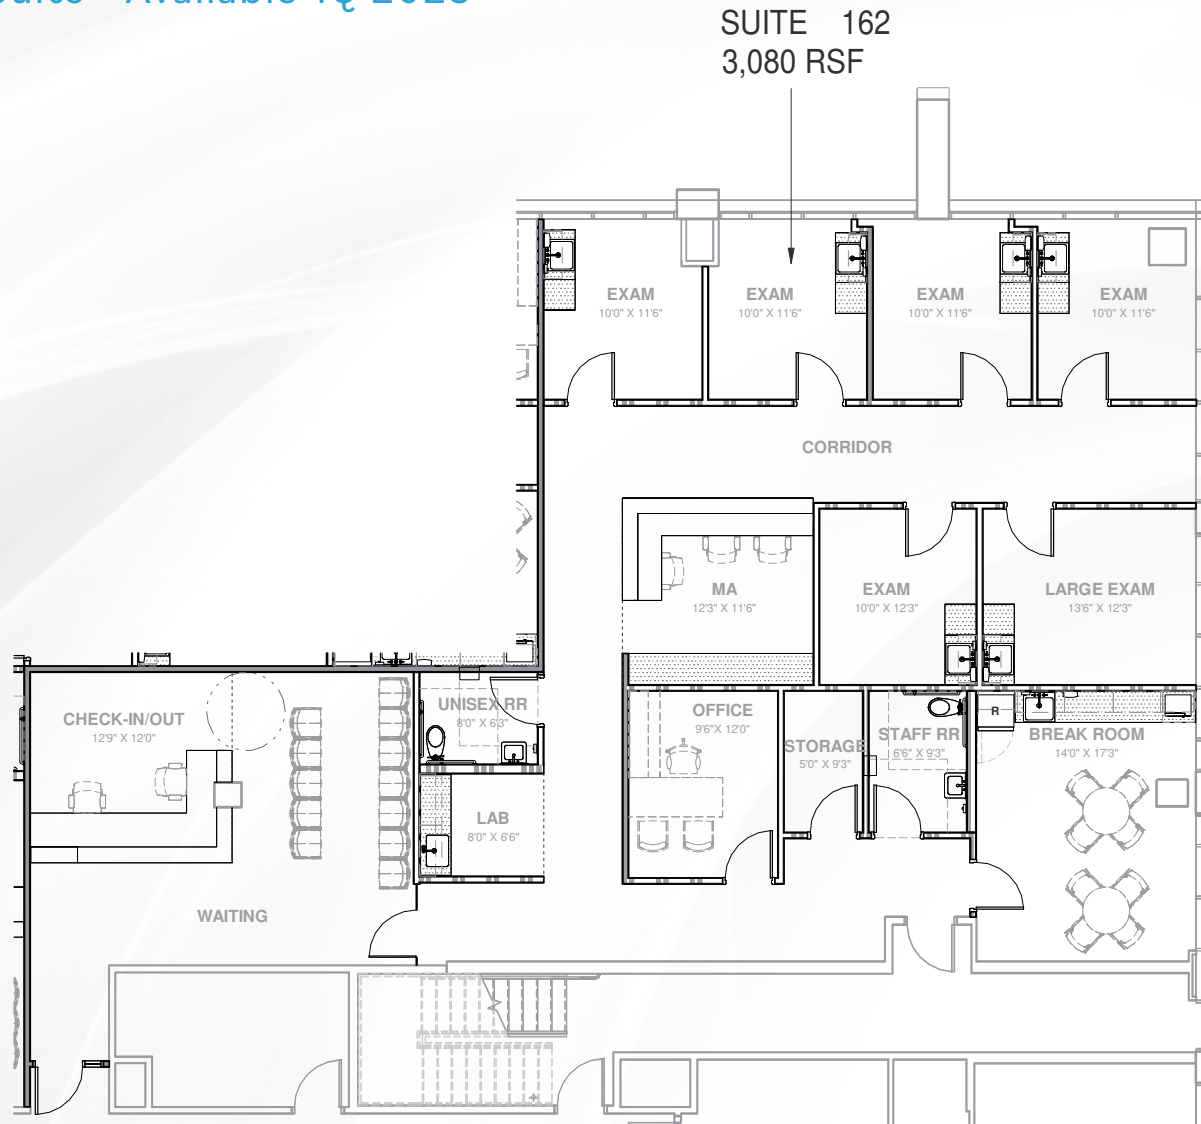

(Available 1Q 2025)

SUITE 160: 2,162 RSF

SUITE 162: 3,080 RSF

SUITE 170: 1,389 RSF

SECOND FLOOR

±12,670 RSF

(Divisible to:)

SUITE 200: 5,843 RSF

SUITE 210: 5,030 RSF

SUITE 230: 1,797 RSF

SUITE 300

±13,402 RSF

(Third Floor contiguous up to ±26,865)

SUITE 320

±2,325 RSF

SUITE 350

±10,838 RSF

1ST Floor - Suite 160 ±2,162 RSF

Medical Spec Suite - Available 1Q 2025

1ST Floor - Suite 162 ±3,080 RSF

Medical Spec Suite - Available 1Q 2025

1ST Floor - Suite 170 ±1,389 RSF

Medical Spec Suite - Available 1Q 2025