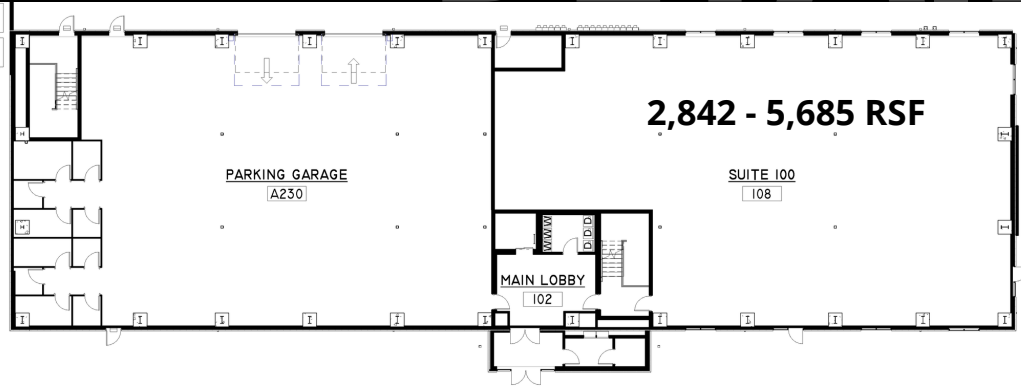

REAL ESTATE

An Ahmann Company

DETAILS

916 16th Street NE, Suite 100, Cedar Rapids, Iowa

DETAILS

- Square Footage: 2,842 - 5,685 SF
- Lease Rate: \$8.95 PSF NNN
- Est. Pass Throughs: \$5.25 PSF
- Tenant Improvement Allowance: \$10.00 PSF
- Zoning: T-MC
- Year Built: 2022 New Construction
- Brand New Shell Space
- Possession: August 2022