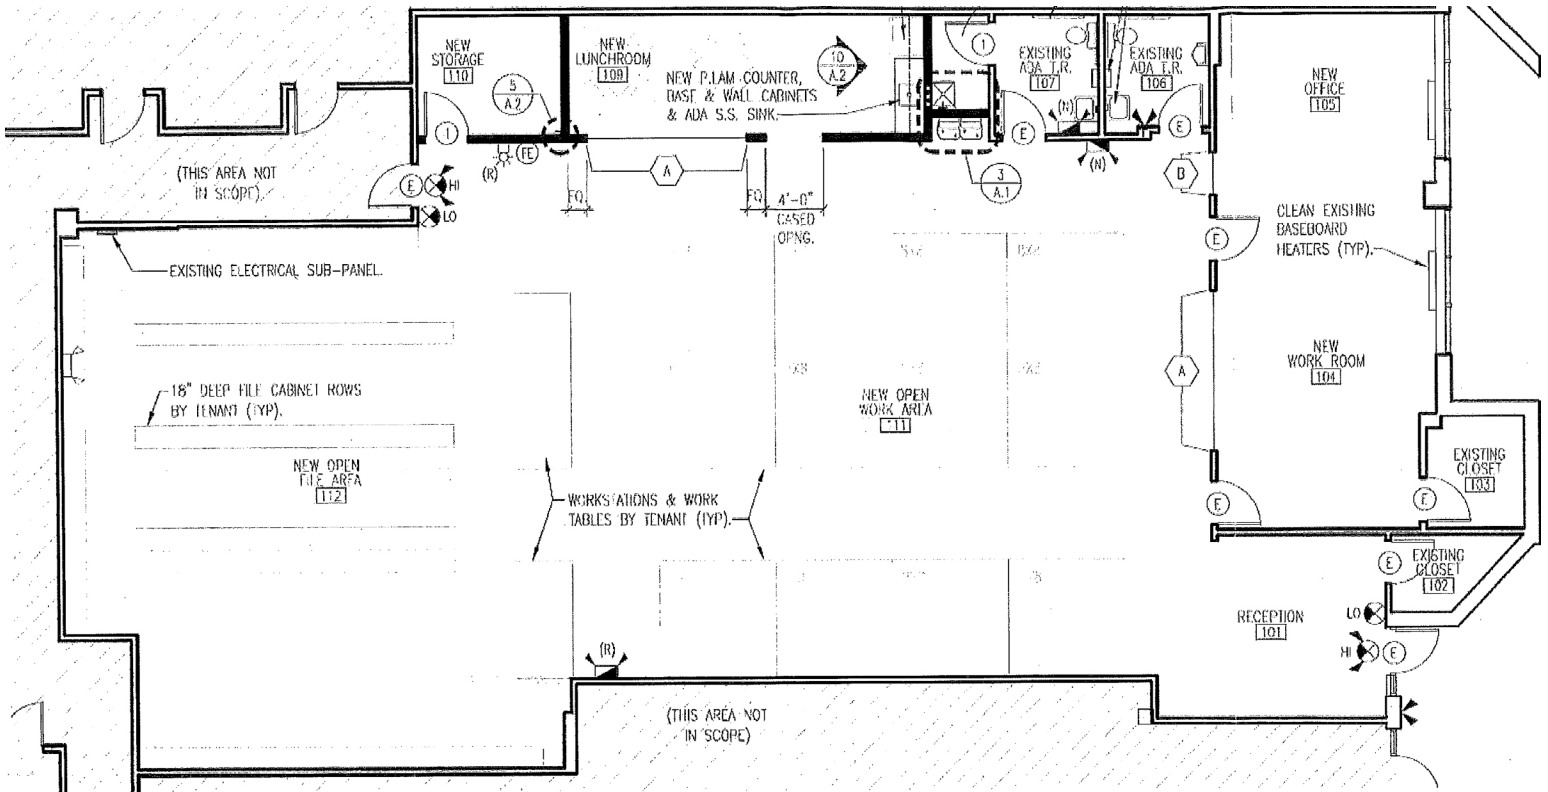

625 Clark Avenue, Unit 18
King of Prussia, PA 19406

Floor Plan

996 Old Eagle School Road, Suite 1117
Wayne, PA
610 989 0300
geisrealty.com

David Morris
dmorris@geisrealty.com
610 724-9777