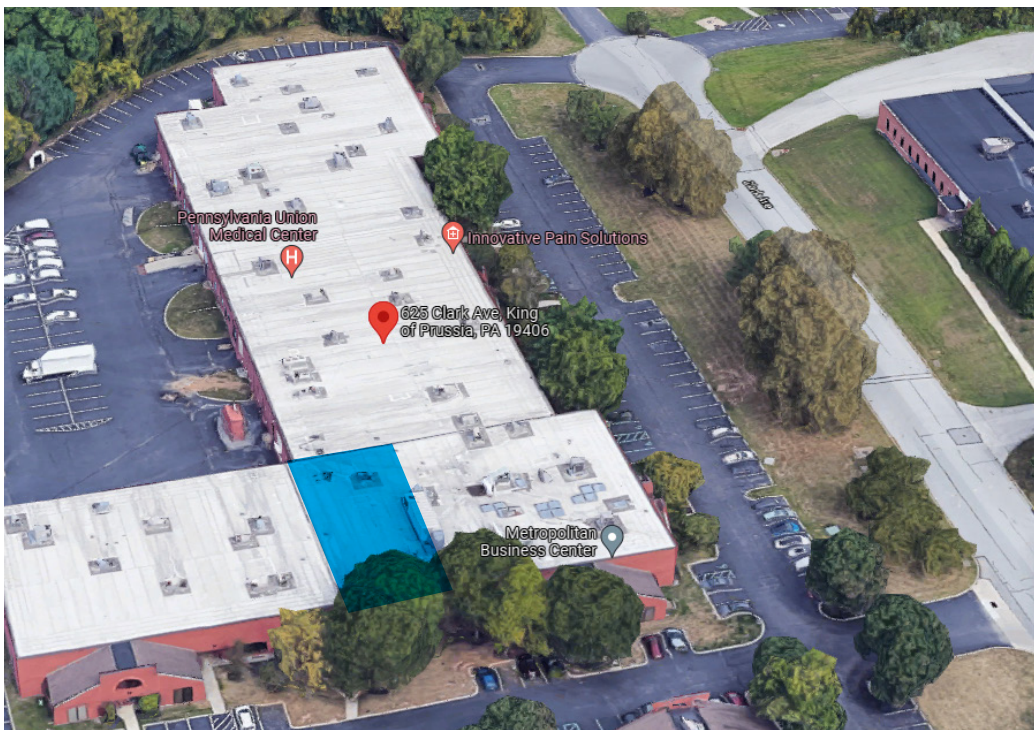

625 Clark Avenue, Unit 18  
King of Prussia, PA 19406

4,300 SF  
FOR SALE

## Property Details

- Improved flex unit
- Tailgate loading
- 20' ceiling
- All road access
- Multi-use zoning

**NAI** Geis Realty  
Group, Inc.

996 Old Eagle School Road, Suite 1117  
Wayne, PA  
610 989 0300  
[geisrealty.com](http://geisrealty.com)