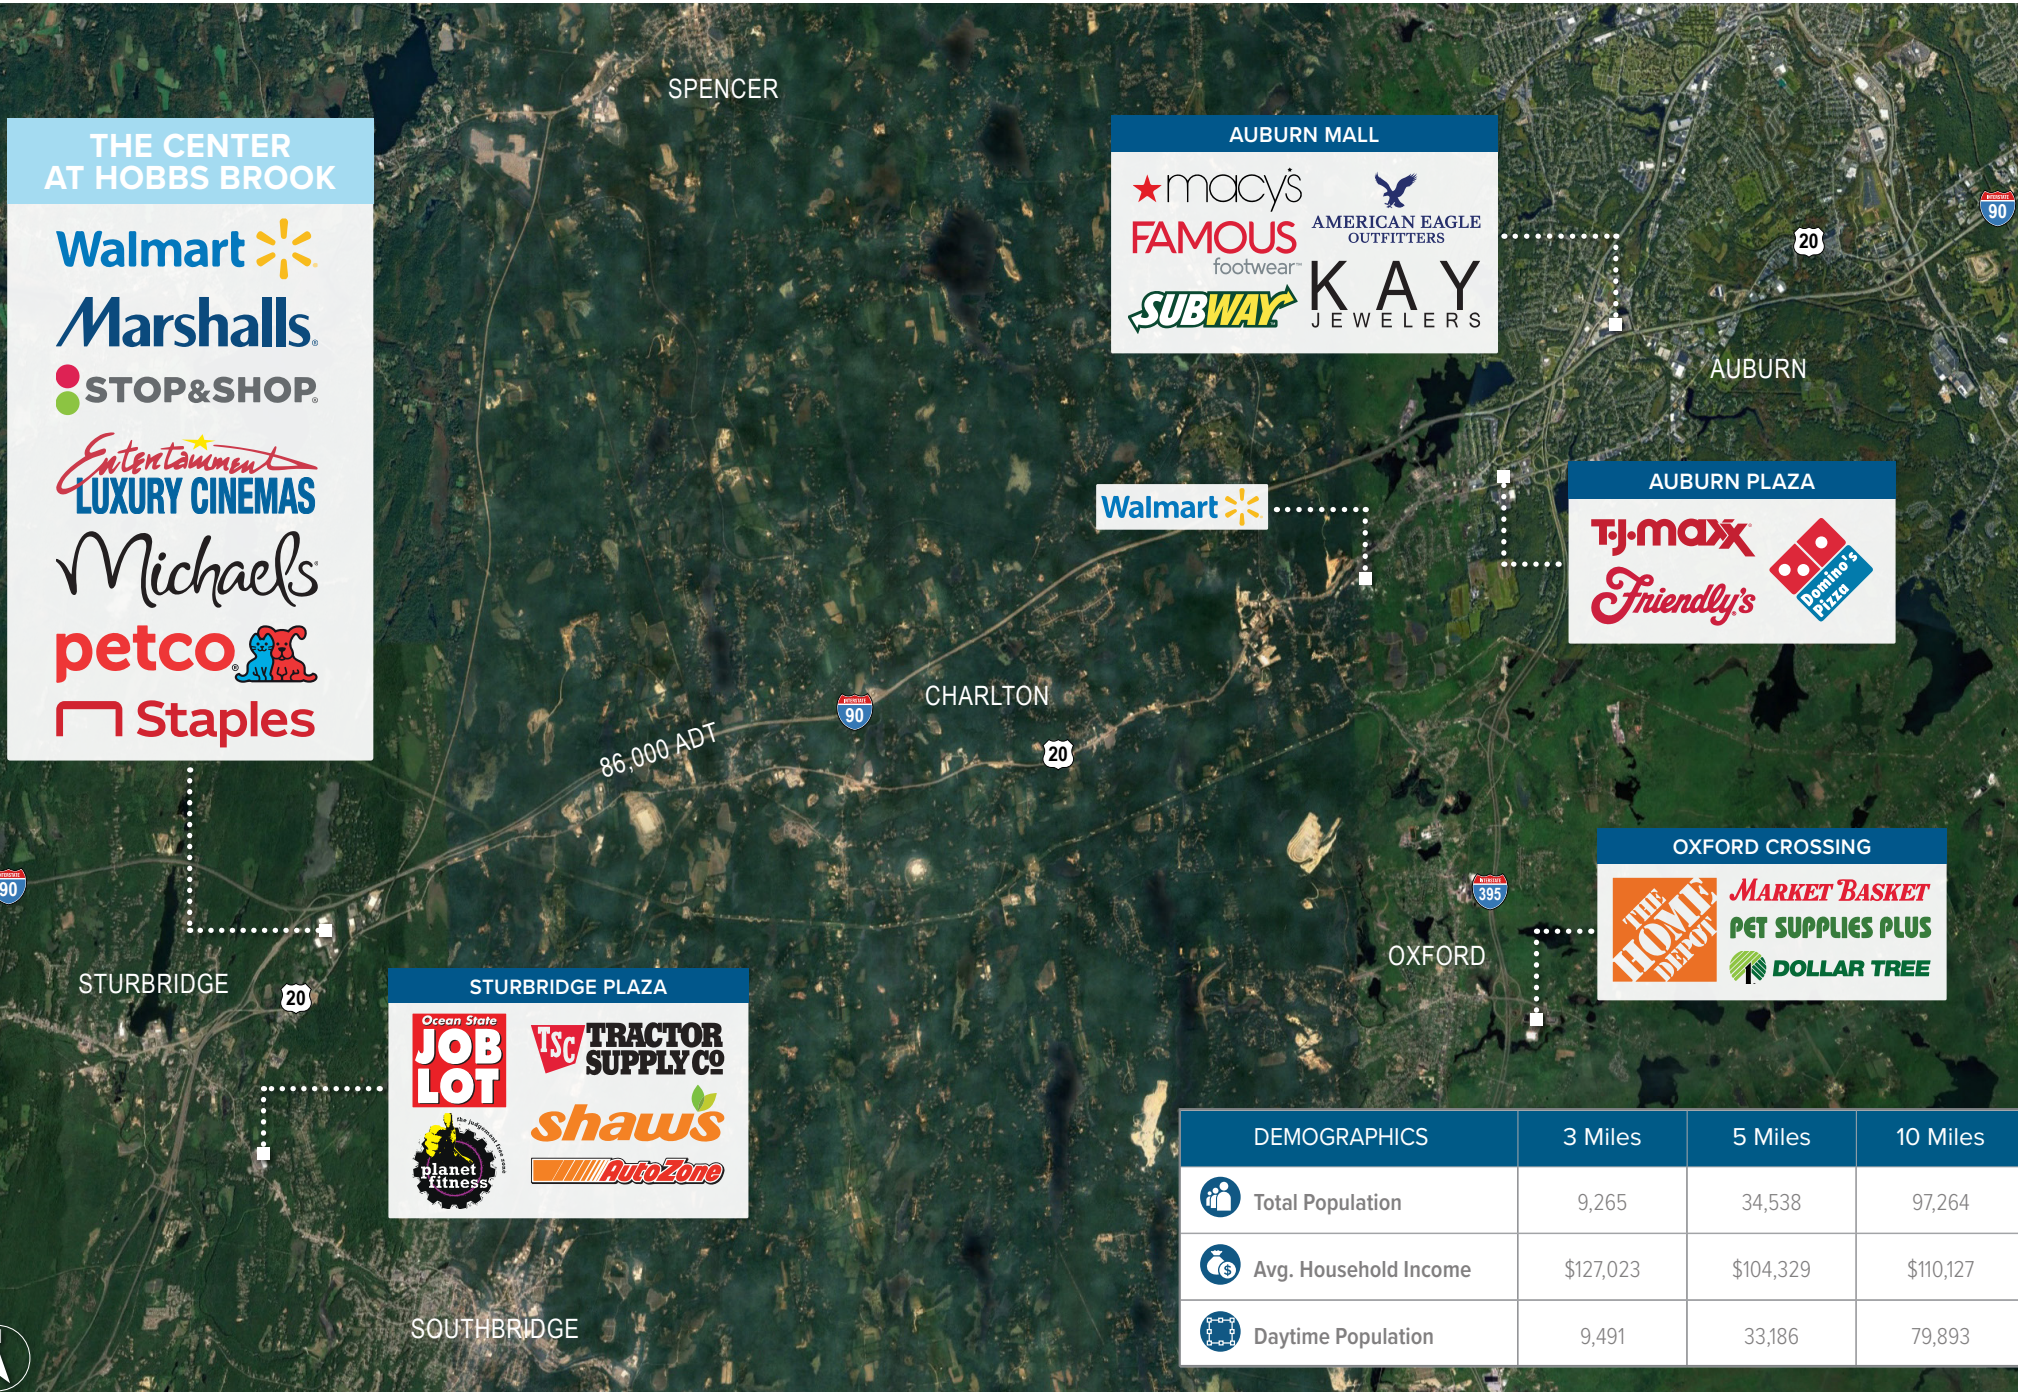

The Center at Hobbs Brook

1,720 SF AVAILABLE FOR LEASE

The largest open-air shopping center in central Massachusetts. The Center at Hobbs Brook is located between Worcester and Springfield with easy access from I-90, I-84 and Rt. 20. Walmart, Stop & Shop, Marshalls, Petco, and many more national retailers make the Center at Hobbs Brook the premier shopping center in the area.

GROSS LEASING AREA
230,615 SF

PROPERTY STATUS
1,720 AVAILABLE FOR LEASE

AVERAGE DAILY TRAFFIC
Route 20 - 15,000 ADT
I-90 - 86,000 ADT

SPENCER

AUBURN MALL

★ macy's
FAMOUS footwear
 AMERICAN EAGLE OUTFITTERS
SUBWAY
KAY JEWELERS

AUBURN

AUBURN PLAZA

TJ-maxx
 Friendly's
 Domino's Pizza

CHARLTON

Walmart

OXFORD CROSSING

THE HOME DEPOT
MARKET BASKET
 PET SUPPLIES PLUS
 DOLLAR TREE

OXFORD