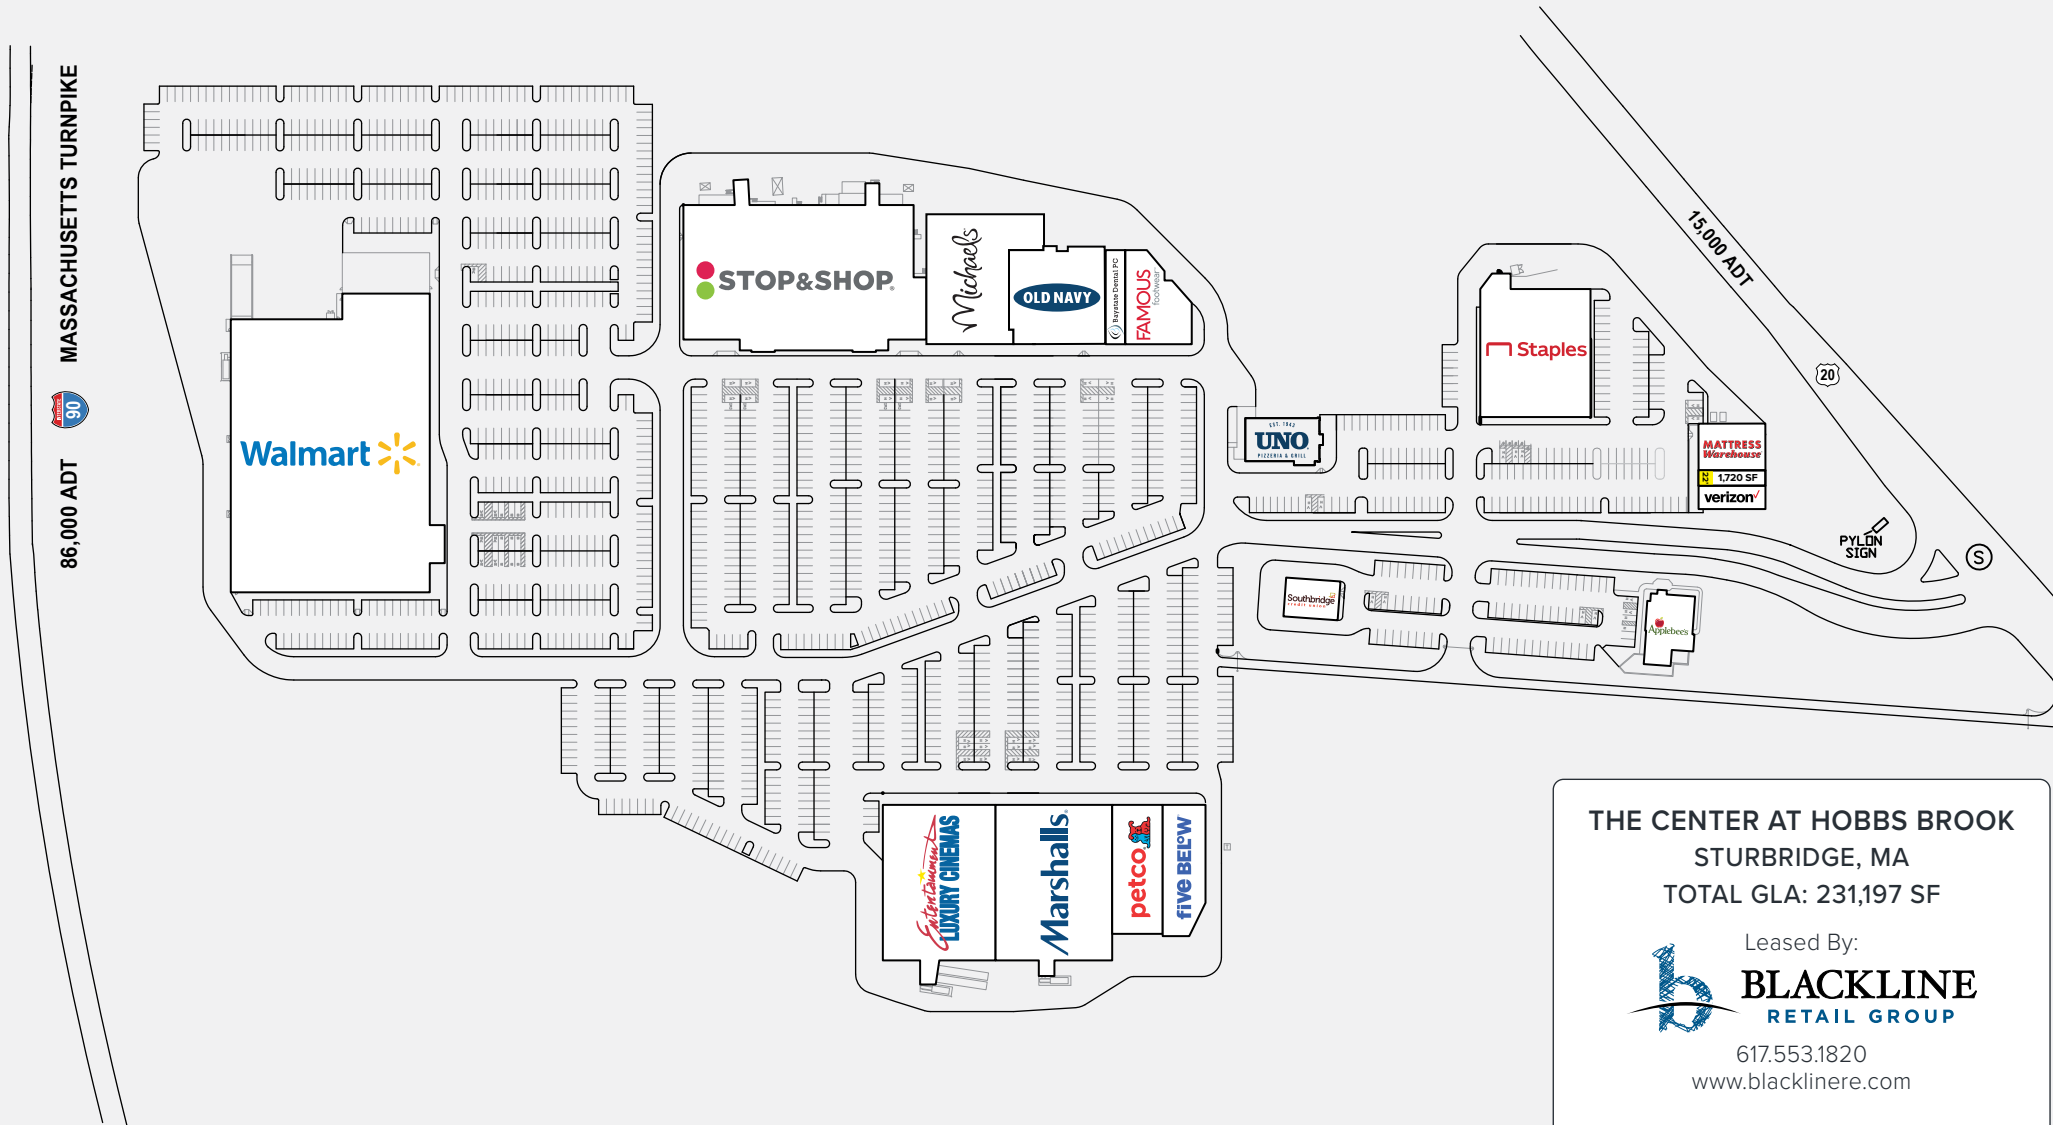

GROSS LEASING AREA
230,615 SF

PROPERTY STATUS
1,720 AVAILABLE FOR LEASE

AVERAGE DAILY TRAFFIC
Route 20 - 15,000 ADT
I-90 - 86,000 ADT

SPENCER

AUBURN MALL

★ macy's
FAMOUS footwear
 AMERICAN EAGLE OUTFITTERS
SUBWAY
KAY JEWELERS

AUBURN

AUBURN PLAZA

TJ-maxx
 Friendly's
 Domino's Pizza

CHARLTON

Walmart

OXFORD CROSSING

THE HOME DEPOT
MARKET BASKET
 PET SUPPLIES PLUS
 DOLLAR TREE

OXFORD

STURBRIDGE PLAZA

Ocean State **JOB LOT**
 TSC **TRACTOR SUPPLY CO**
 shaw's
 planet fitness
 AutoZone

SOUTHBRIDGE

DEMOGRAPHICS	3 Miles	5 Miles	10 Miles
Total Population	9,265	34,538	97,264
Avg. Household Income	\$127,023	\$104,329	\$110,127
Daytime Population	9,491	33,186	79,893