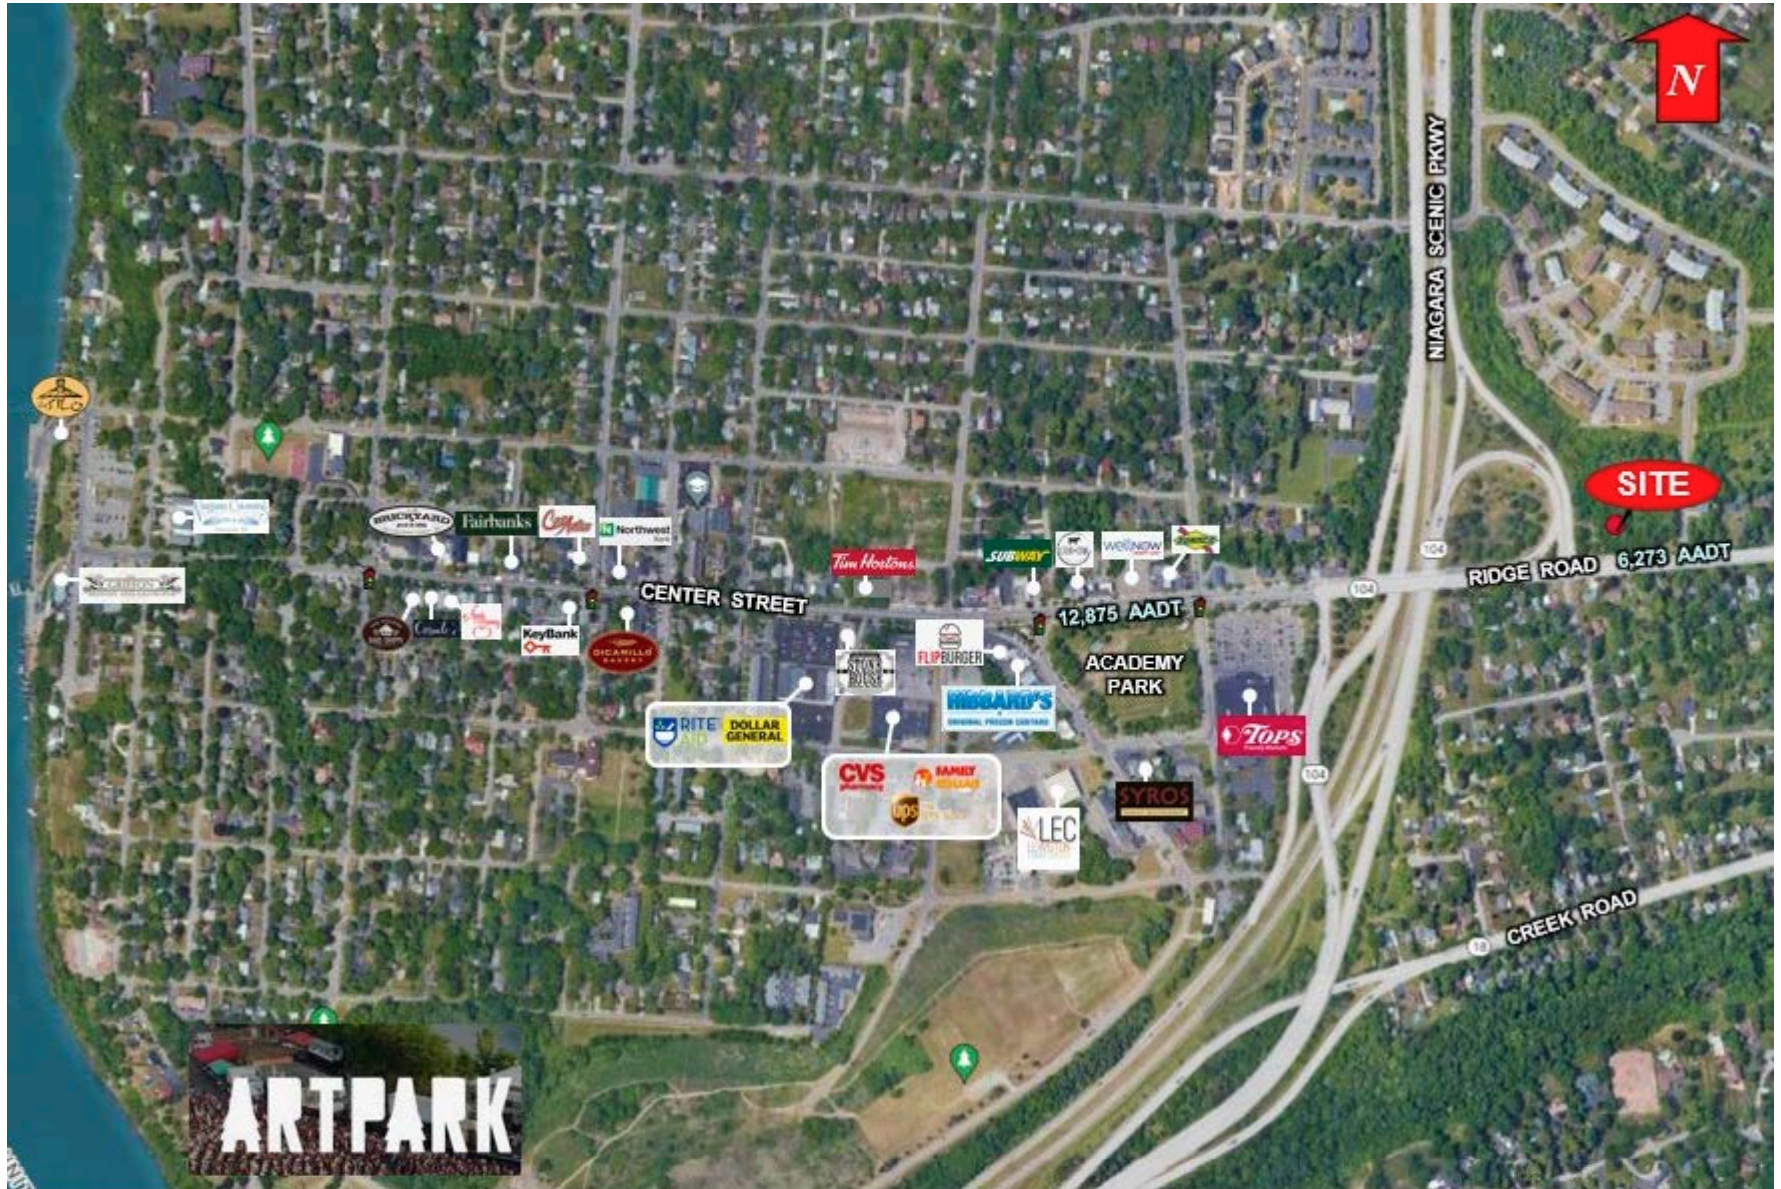

FOR SALE / LEASE

691 Ridge Road (Route 104) Lewiston, New York

Hard to Find Lewiston Area Development Site

Features	
Lot Size	.78 ± Acres
Zoning	B – General Business

Property Highlights

- .78 Acre Development Site Now Available for Sale or Ground Lease – Ability for Additional Acreage with Adjacent Property
- Located on Ridge Road (Route 104), Immediately off of Niagara Scenic Parkway Exit to Village of Lewiston
- Situated Just Outside of the Start of the Popular Historic Village of Lewiston Central Business District
- Proximate to Artpark, Seneca Golf Course & Resort, Lewiston-Queenston Bridge and Rainbow Bridge to Canada, Niagara Falls, Niagara University
- Dense and Affluent Residential Backup
- Drive-thru Concept Possibilities
- All Utilities to Site
- Ideal for: Quick Service Restaurant User, Medical Use, Freestanding Retail, Restaurant / Bar / Brewery, Financial Institution, Professional Office User, Car Wash

691 Ridge Road (Route 104)

Lewiston, New York

Location Map

Independently Owned and Operated / A Member of the Cushman & Wakefield Alliance

Cushman & Wakefield Copyright 2022. No warranty or representation, express or implied, is made to the accuracy or completeness of the information contained herein, and same is submitted subject to errors, omissions, change of price, rental or other conditions, withdrawal without notice, and to any special listing conditions imposed by the property owner(s). As applicable, we make no representation as to the condition of the property (or properties) in question.

FOR SALE / LEASE

691 Ridge Road (Route 104)

Lewiston, New York

Aerial