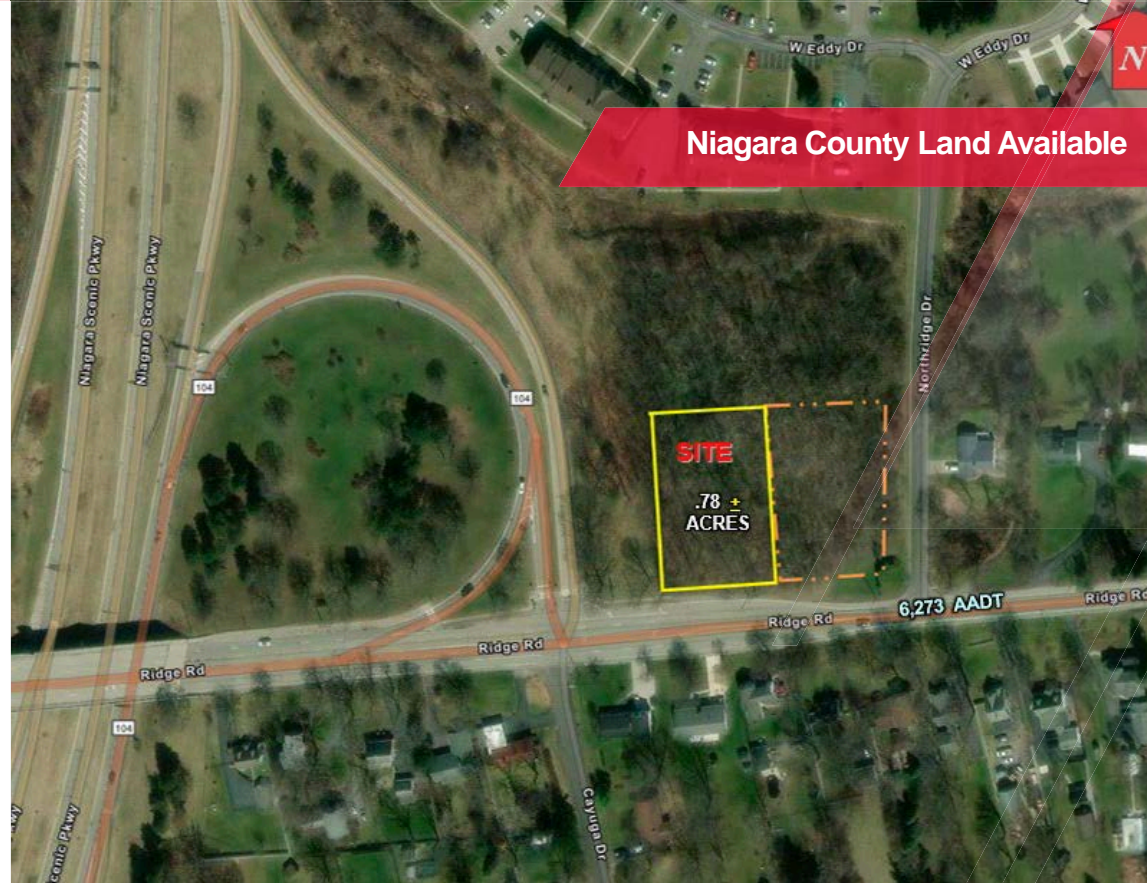

FOR SALE / LEASE

691 Ridge Road (Route 104) Lewiston, New York

Hard to Find Lewiston Area Development Site

Features	
Lot Size	.78 ± Acres
Zoning	B – General Business

Property Highlights

- .78 Acre Development Site Now Available for Sale or Ground Lease – Ability for Additional Acreage with Adjacent Property
- Located on Ridge Road (Route 104), Immediately off of Niagara Scenic Parkway Exit to Village of Lewiston
- Situated Just Outside of the Start of the Popular Historic Village of Lewiston Central Business District
- Proximate to Artpark, Seneca Golf Course & Resort, Lewiston-Queenston Bridge and Rainbow Bridge to Canada, Niagara Falls, Niagara University
- Dense and Affluent Residential Backup
- Drive-thru Concept Possibilities
- All Utilities to Site
- Ideal for: Quick Service Restaurant User, Medical Use, Freestanding Retail, Restaurant / Bar / Brewery, Financial Institution, Professional Office User, Car Wash

Demographic	3 Mile	5 Miles	10 Miles
Population	12,213	35,315	99,416
Average HH Income	\$116,082	\$99,518	\$95,269

Traffic Counts	
Ridge Road (Route 104)	6,273 AADT
Center Street	12,875 AADT

Contact

MICHAEL R. DEMYAN
Real Estate Salesperson
716.983.2146 - cell
mdemyan@pyramidbrokerage.com

691 Ridge Road (Route 104)

Lewiston, New York

Location Map

Independently Owned and Operated / A Member of the Cushman & Wakefield Alliance

Cushman & Wakefield Copyright 2022. No warranty or representation, express or implied, is made to the accuracy or completeness of the information contained herein, and same is submitted subject to errors, omissions, change of price, rental or other conditions, withdrawal without notice, and to any special listing conditions imposed by the property owner(s). As applicable, we make no representation as to the condition of the property (or properties) in question.

FOR SALE / LEASE

691 Ridge Road (Route 104)

Lewiston, New York

Aerial