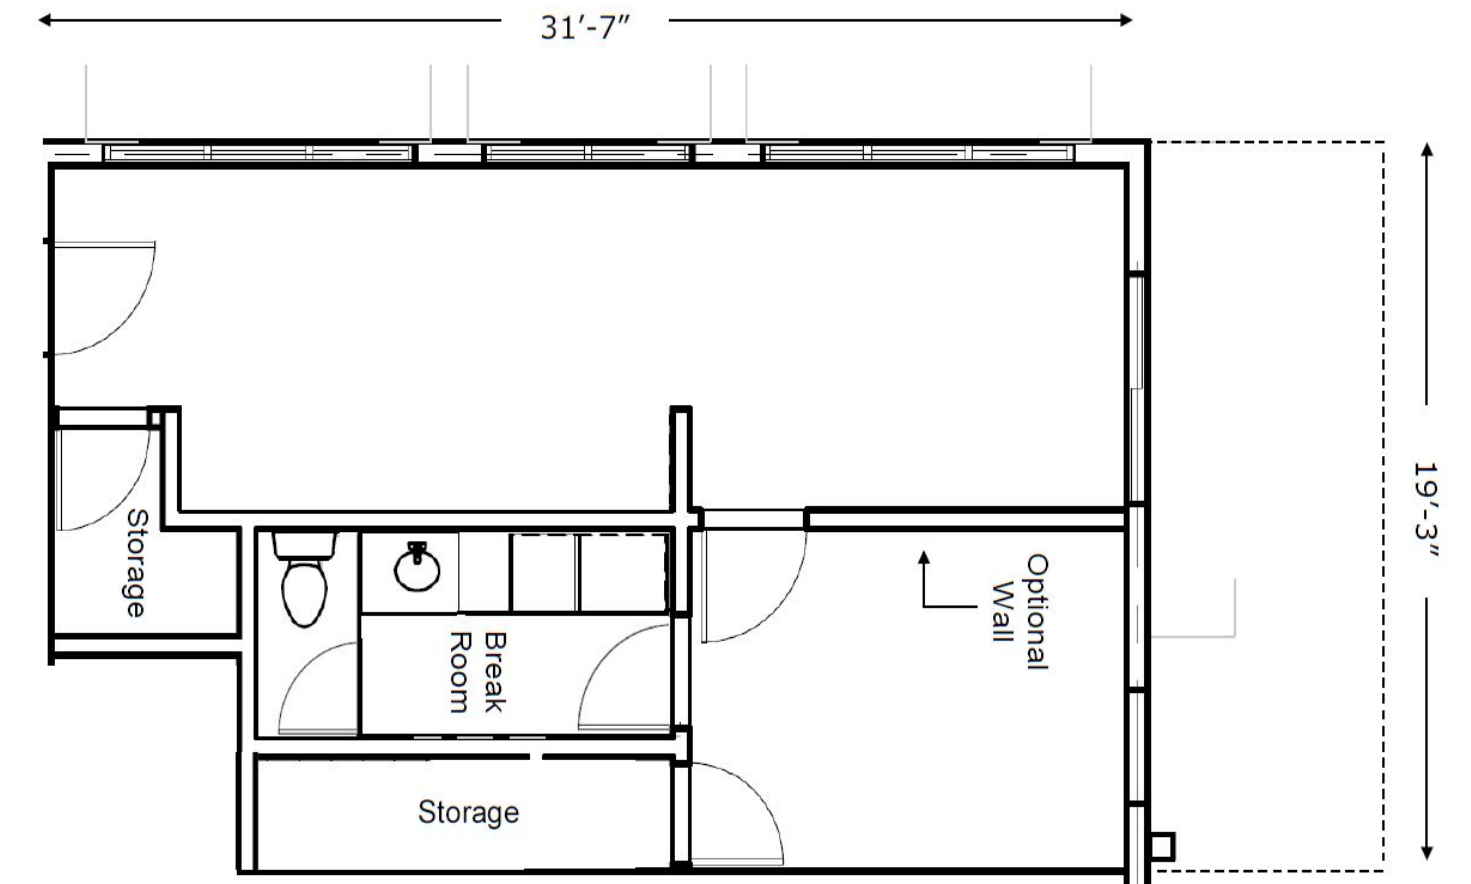

100 WILLETTA

100 WILLETTA

- **Spaces Available:** 10+
- **Location:** Willetta & 2nd St
- **Square Feet:** ~550 RSF + Patio
- **Description:** There are micro retail spaces for lease in a new buildings on Willetta and 2nd St. Each space is a micro in size, providing an opportunity for home-based businesses to establish their first physical store. These storefronts are strategically placed in a high-traffic area, making it convenient for customers to visit. By offering compact spaces clustered together, this setup aims to support budding entrepreneurs looking to grow their businesses.