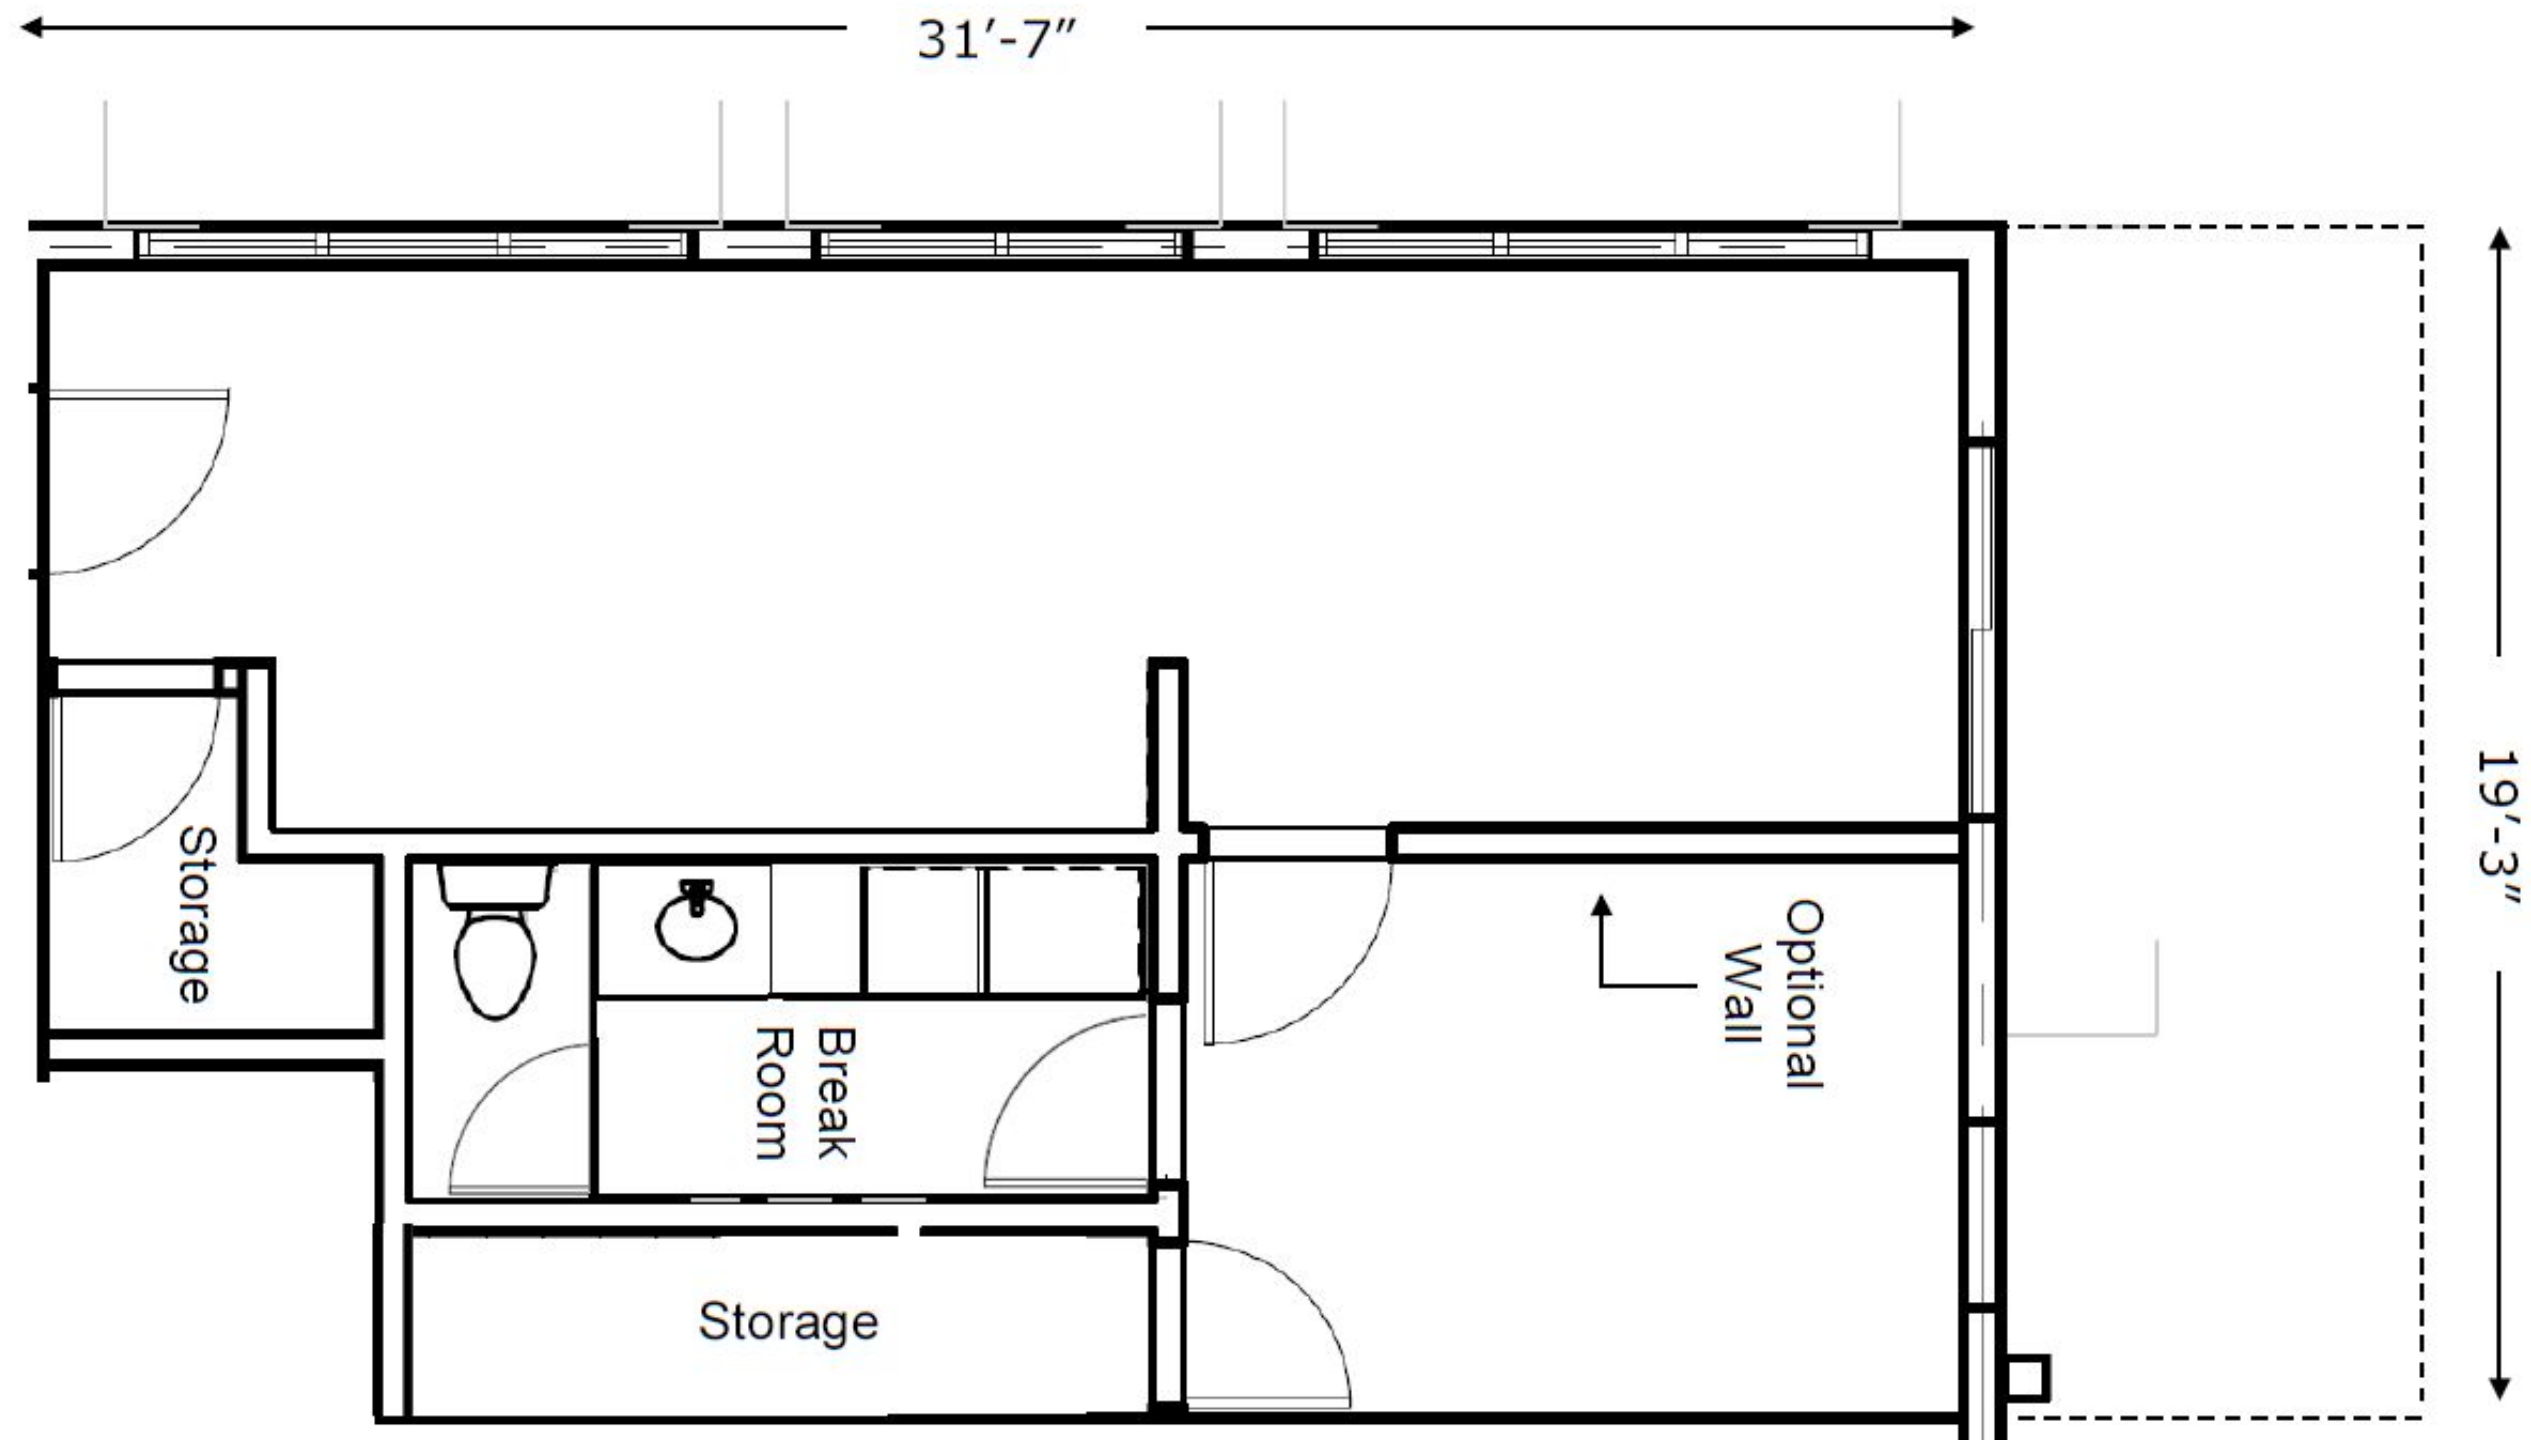

100 WILLETTA

100 WILLETTA

- **Spaces Available:** 10+
- **Location:** Willetta & 2nd St
- **Square Feet:** ~550 RSF + Patio
- **Description:** There are micro retail spaces for lease in a new buildings on Willetta and 2nd St. Each space is a micro in size, providing an opportunity for home-based businesses to establish their first physical store. These storefronts are strategically placed in a high-traffic area, making it convenient for customers to visit. By offering compact spaces clustered together, this setup aims to support budding entrepreneurs looking to grow their businesses.