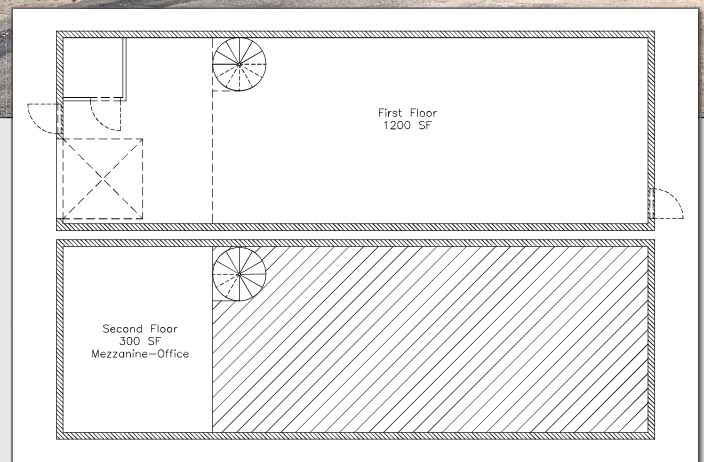

LAKE SIDE COMMERCIAL

13186 - 13192 SW 130 TERR

Miami, FL 33186

FOR LEASE

OFFICE
WAREHOUSE

1,500 +/- SF

AVAILABLE

Features:

- 1,200 SF Warehouse
- 300 SF Office
- 1 Street Level Door
- Front Load Warehouse
- Great Location
- Ample Parking
- Ready to Occupy

(786) 250-5229 Office
info@beaconcommercialrealty.com

Licensed Real Estate Broker