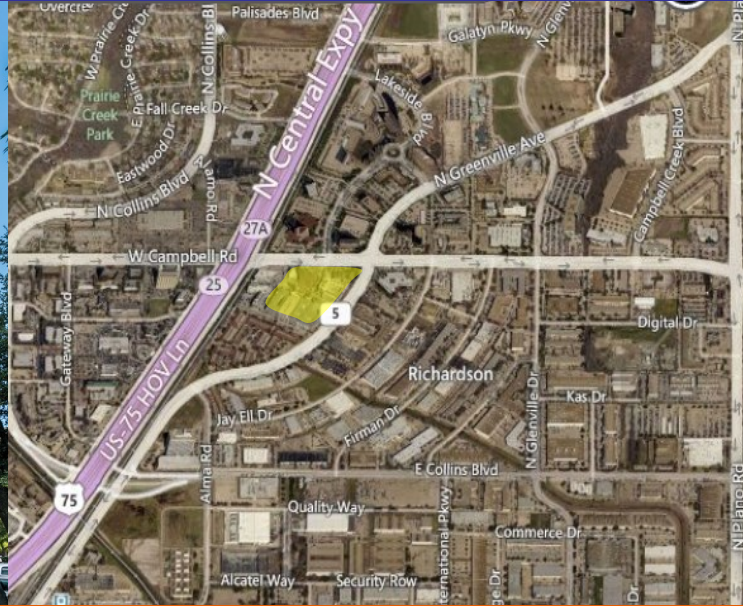

# EASTSIDE CENTRE

740 EAST CAMPBELL ROAD, RICHARDSON, TEXAS

## PROPERTY AMENITIES

- 10 Story Office Building Located in Richardson Innovation Quarter known as **"The IQ"**
- Building **renovations** recently completed, including the lobby, common areas, and building exterior.
- **On-site** Conference Room, Fitness Center and Security Officer.
- Suites available from **1,261 SF** to **6,171 SF**.
- 4/1,000 Covered **Parking** with Electric Car Charging.
- Located in **Eastside** Mixed-Use Development which contains Retail Shops, Numerous Restaurants, 2-Acre Park and Upscale Apartments.
- Instant access to **Campbell Rd, North Central Expressway & Greenville Ave** with onsite **DART** Bus stop and minutes from a **DART** Rail station.