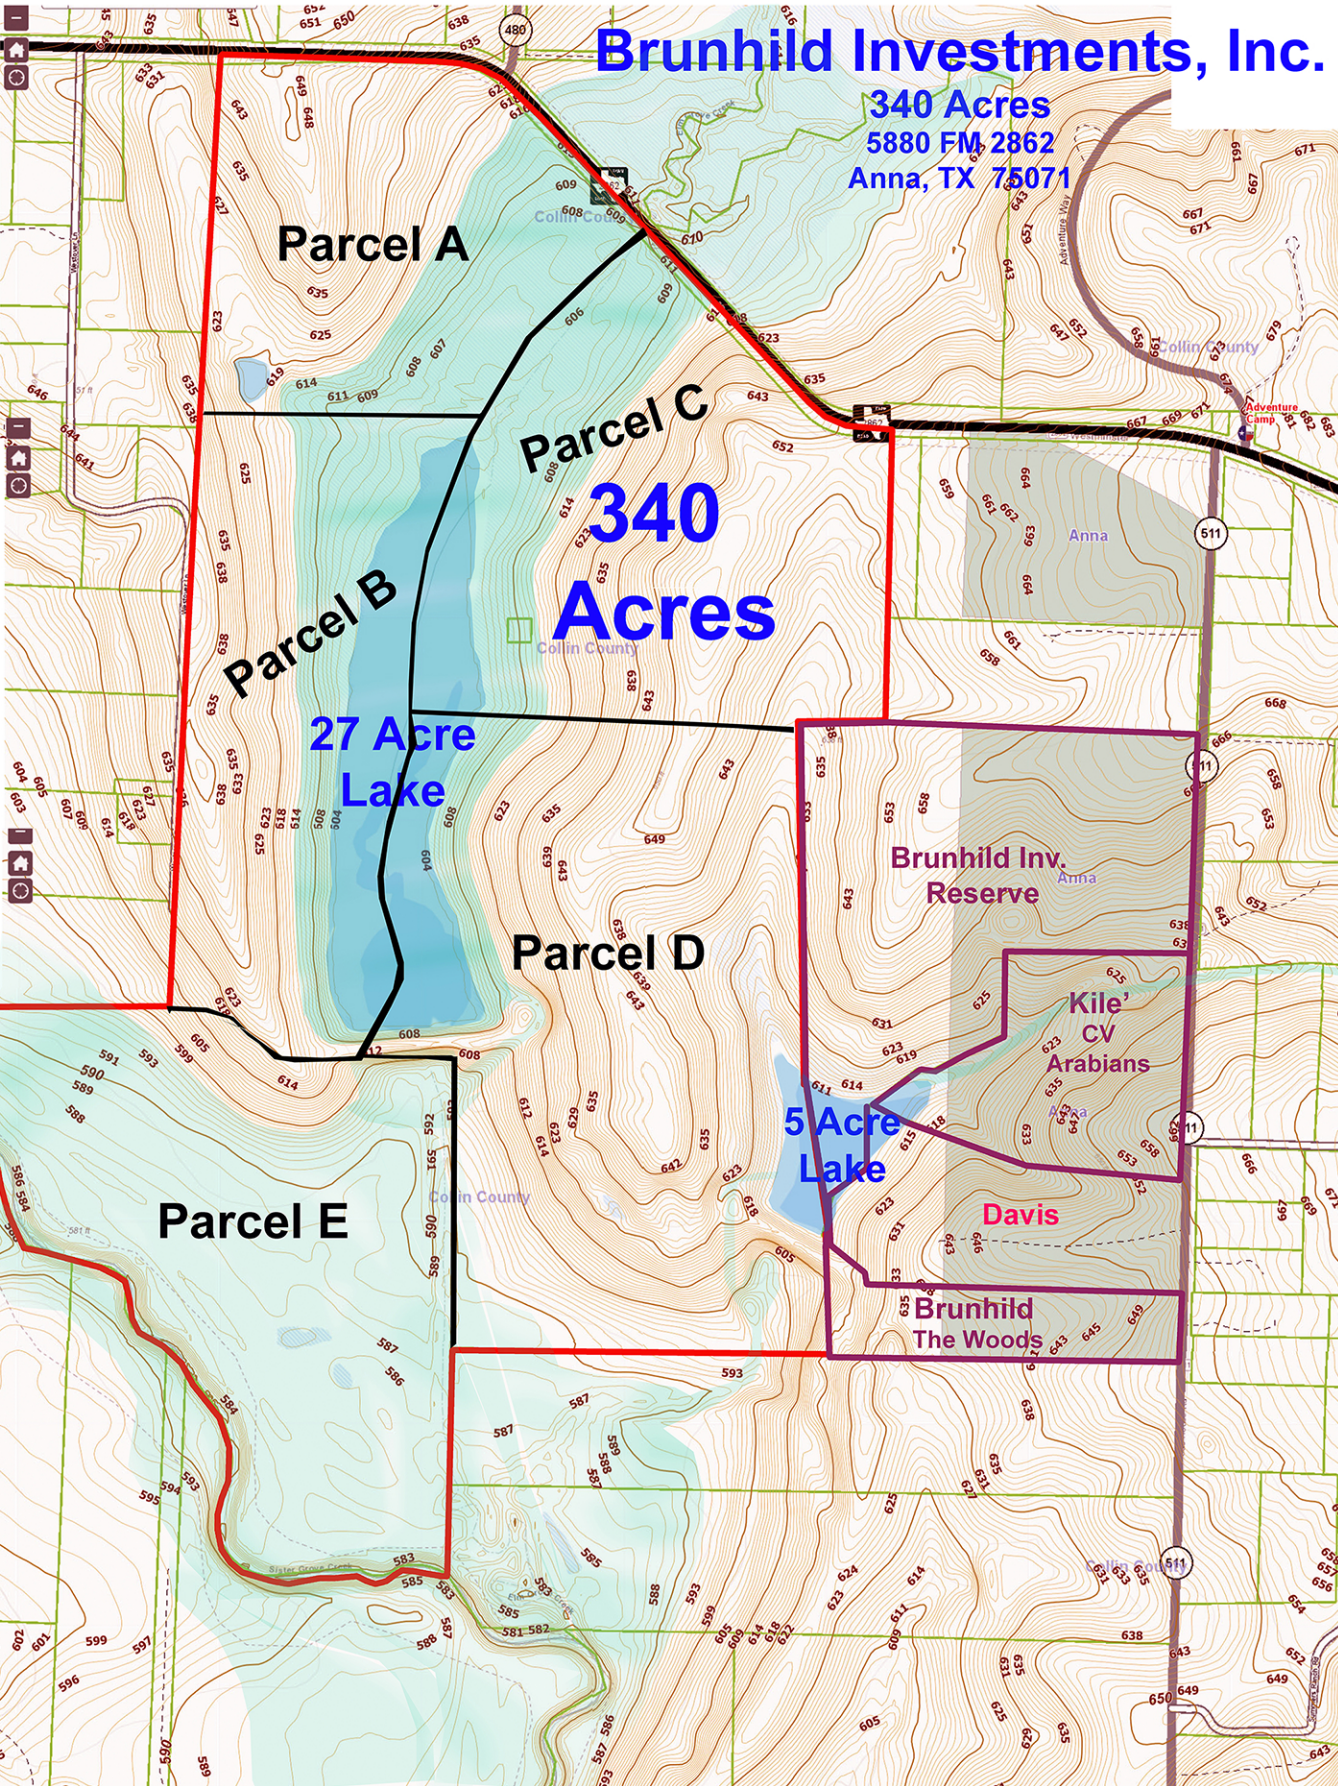

300 Feet

Brunhild Investments, Inc.

340 Acres
5880 FM 2862
Anna, TX 75071

Parcel A

Parcel C

Parcel B

Parcel D

Parcel E

340
Acres

27 Acre
Lake

5 Acre
Lake

Brunhild Inv.
Reserve

Kile'
CV
Arabians

Davis

Brunhild
The Woods