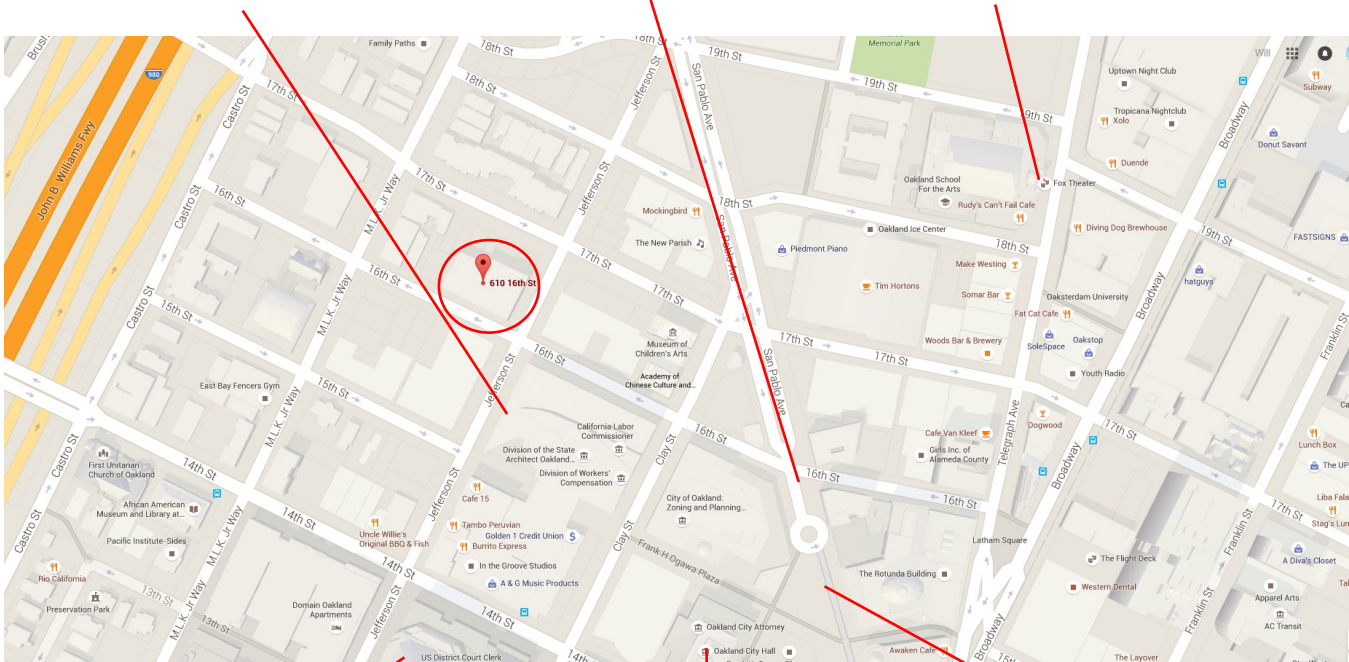

- > BART Station
- > City Hall
- > Fox Theater
- > Ogawa Plaza
- > Restaurants, Coffee and Night Life
- > Easy Freeway Access

Market-Turk Company

WILLIAM THACHER

415-306-6009

will@federalrealtyco.com