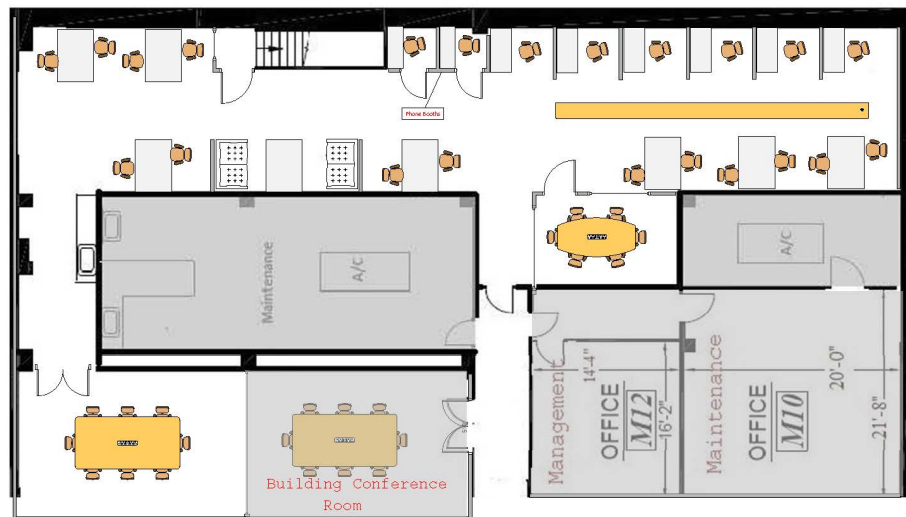

FOR LEASE > OFFICE SPACE

610 16th Street

16th and Jefferson Streets

UPTOWN | OAKLAND

Market-Turk Company

Available 2018 Mezzanine Floor

Suite M14

2,847 +/- RSF

- > 2 Conference Rooms
- > Kitchenette
- > Open Space

Suite M14 - 2,847 rsf

- > Easy access to:
 - Federal Building
 - State Building
 - City Hall
- > Convenient to BART Station
- > Beautiful historic building