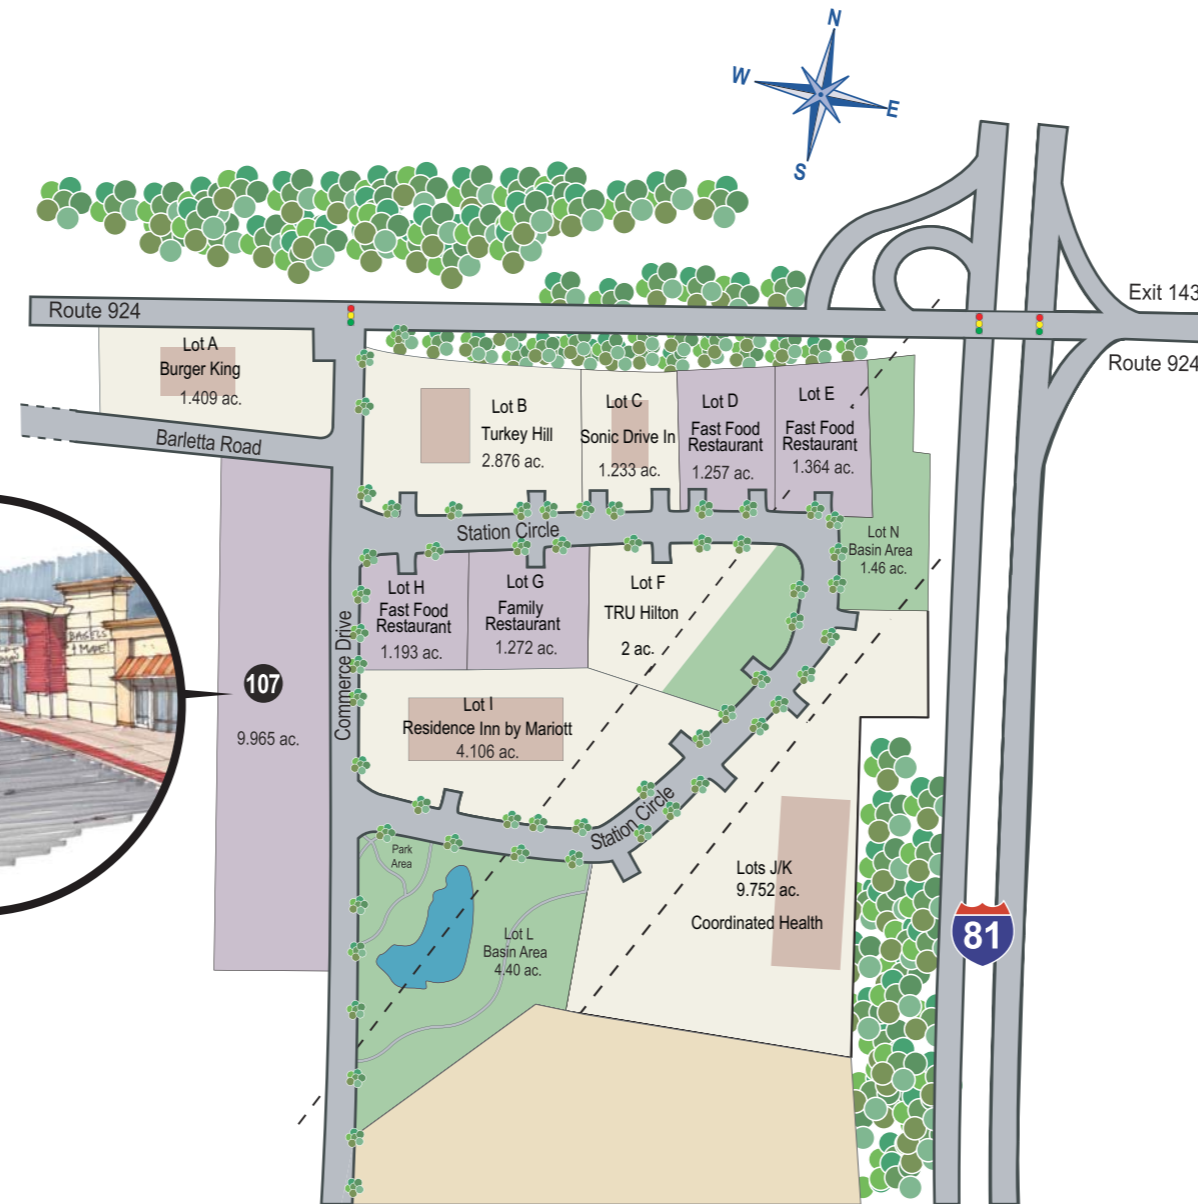

HUMBOLDT STATION

Within Humboldt Industrial Park lies Humboldt Station, CAN DO's commercial/retail project ready for hotels, family restaurants and retail shopping.

- Retail / Commercial
- Open Area
- Occupied

Aerial photograph of the site, looking Northeast

CAN DO
1 South Church Street, Suite 200
Hazleton, Pennsylvania 18201
(570) 455-1508 | (570) 454-7787 fax
www.hazletoncando.com

Revision Date: 09/09/2019