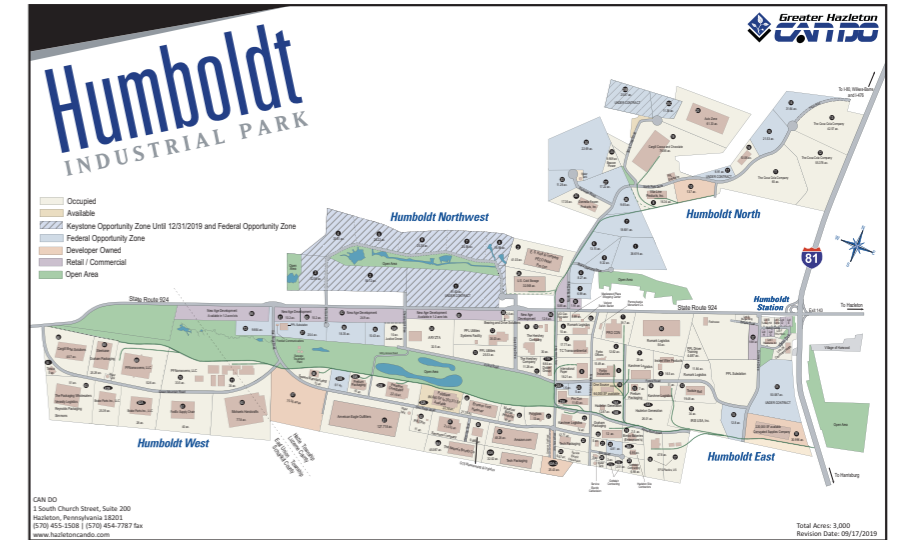

HUMBOLDT STATION

Within Humboldt Industrial Park lies Humboldt Station, CAN DO's commercial/retail project ready for hotels, family restaurants and retail shopping.

- Retail / Commercial
- Open Area
- Occupied