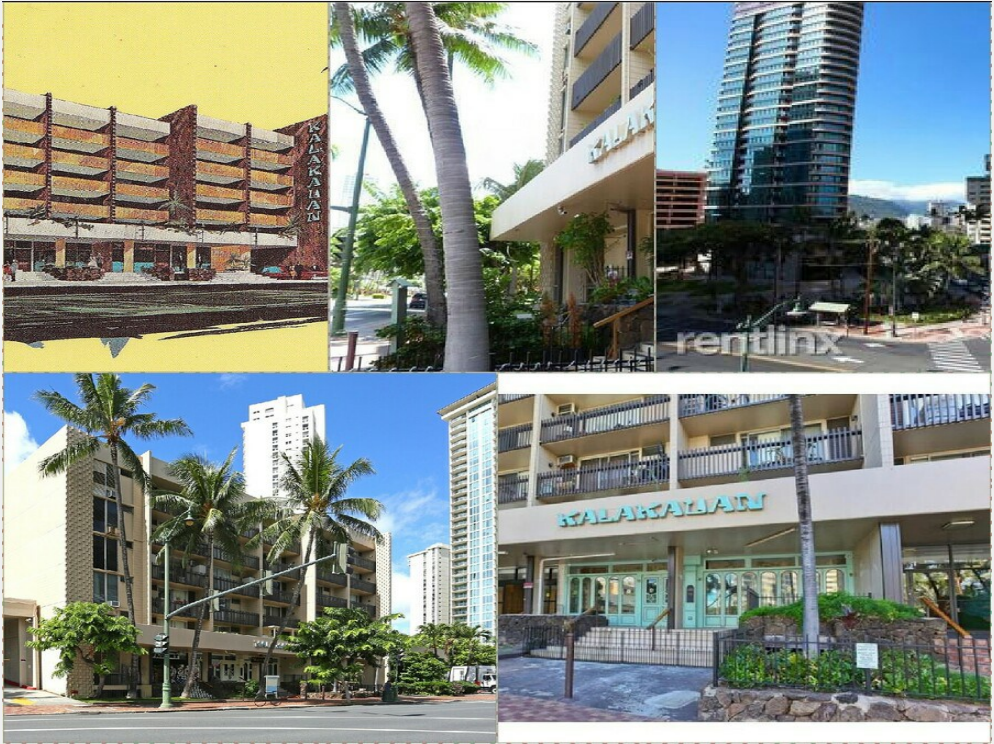

## Price: No Premium

Waikiki restaurant/retail space for lease assignment, prominently positioned on Kalakaua Ave, surrounded by hotels, resorts, condos, shopping and convention center. Once a successful Eggs n Things restaurant, located in one of the densest neighborhoods of Waikiki, the space is a popular destination among both tourists and local residents.

## Property Photos

Building Photo

Building Photo

# Restaurant

1911 Kalakaua Ave, Honolulu, HI 96815