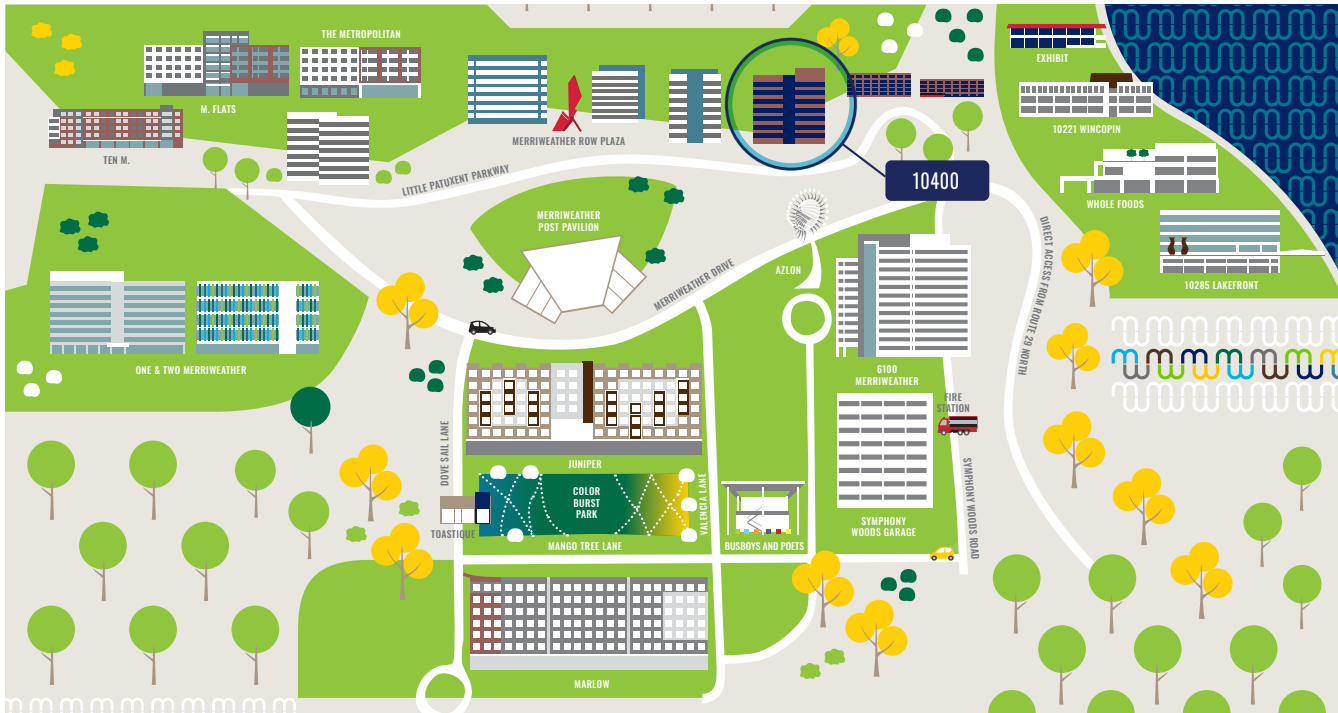

10444

> 10440 Little Patuxent Parkway
Columbia, MD 21044

Howard Hughes
COMMUNITIES

10440

FEATURES

At 10440, work comes with built-in balance. Located in Merriweather District's Merriweather Row, 10440 offers easy access to the very best eateries, retail and fitness boutiques, and amenities like a yoga studio, indoor and outdoor gathering spaces and much more.

TOTAL BUILDING SIZE: 140,548 SF
NUMBER OF FLOORS: 12
AVERAGE FLOOR PLATE: 11,712 SF
YEAR BUILT/RENOVATED: 1985/2020
PARKING RATIO: 4 spaces per 1,000 SF, free surface & garage covered
AMENITIES: Modern lobby, outdoor patio and access to nearby amenity lounge and fitness center
INTERNET PROVIDERS: Verizon, Century Link, Comcast