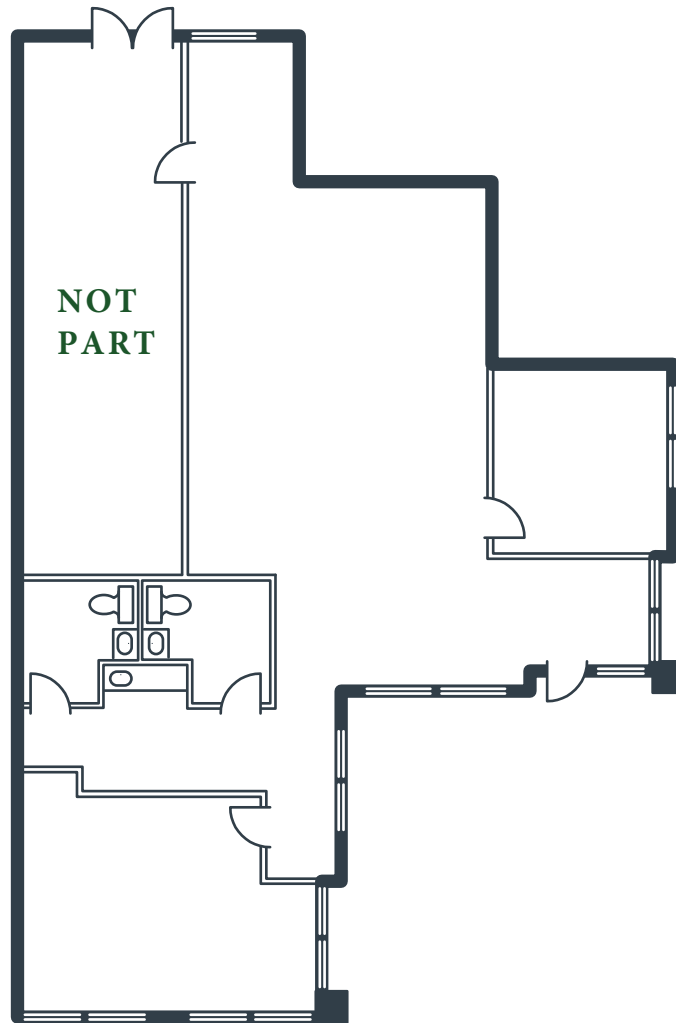

OLEN SPECTRUM CENTRE

23 Mauchly, Suite 110
Irvine, CA

Approximately 2,000 Square Feet

\$1.79/SF/Month

Triple Net Lease

NOTES

Reception

2 Window Offices

2 Restrooms

Coffee Bar

Large Open Work Area

Part of a Professionally Managed Business Park