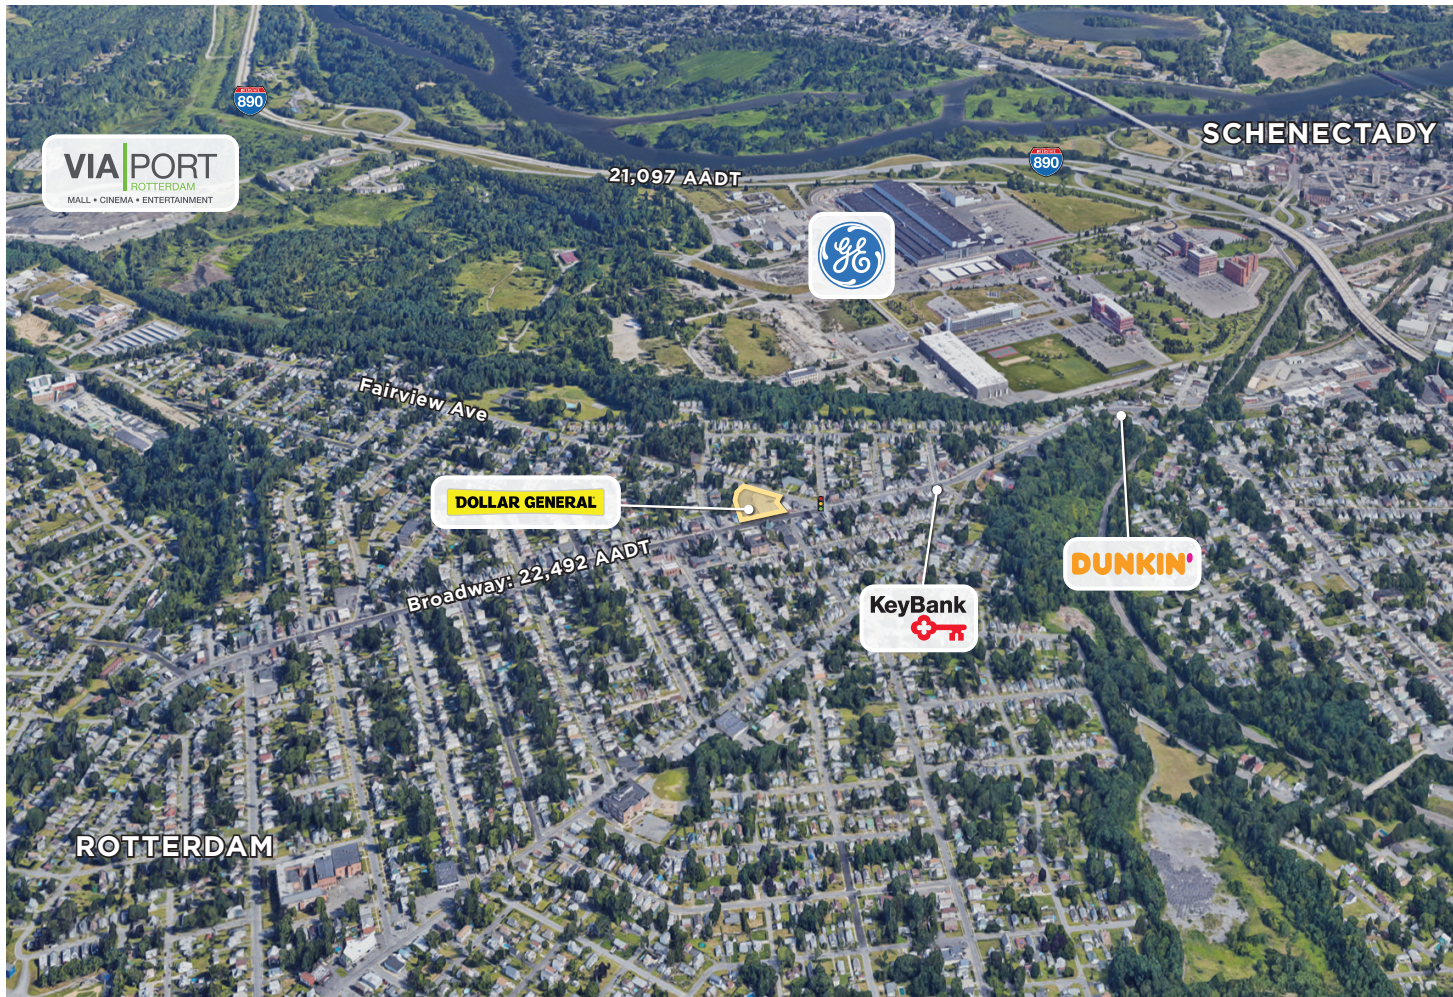

BROADVIEW SHOPPING CENTER

SCHENECTADY :: NEW YORK

BENDERSON
DEVELOPMENT

19,650
SQUARE FEET

2001-2003 Broadway
Schenectady, NY 12306

benderson.com

Latitude: 42.798423 Longitude: -73.964710

DEMOGRAPHICS

POPULATION

175,018
7 MILES

HOUSEHOLDS

71,841
7 MILES

AVERAGE HHI

\$104,586
7 MILES

DAYTIME POP

165,781
7 MILES

Albany-Schenectady MSA: 895.5K