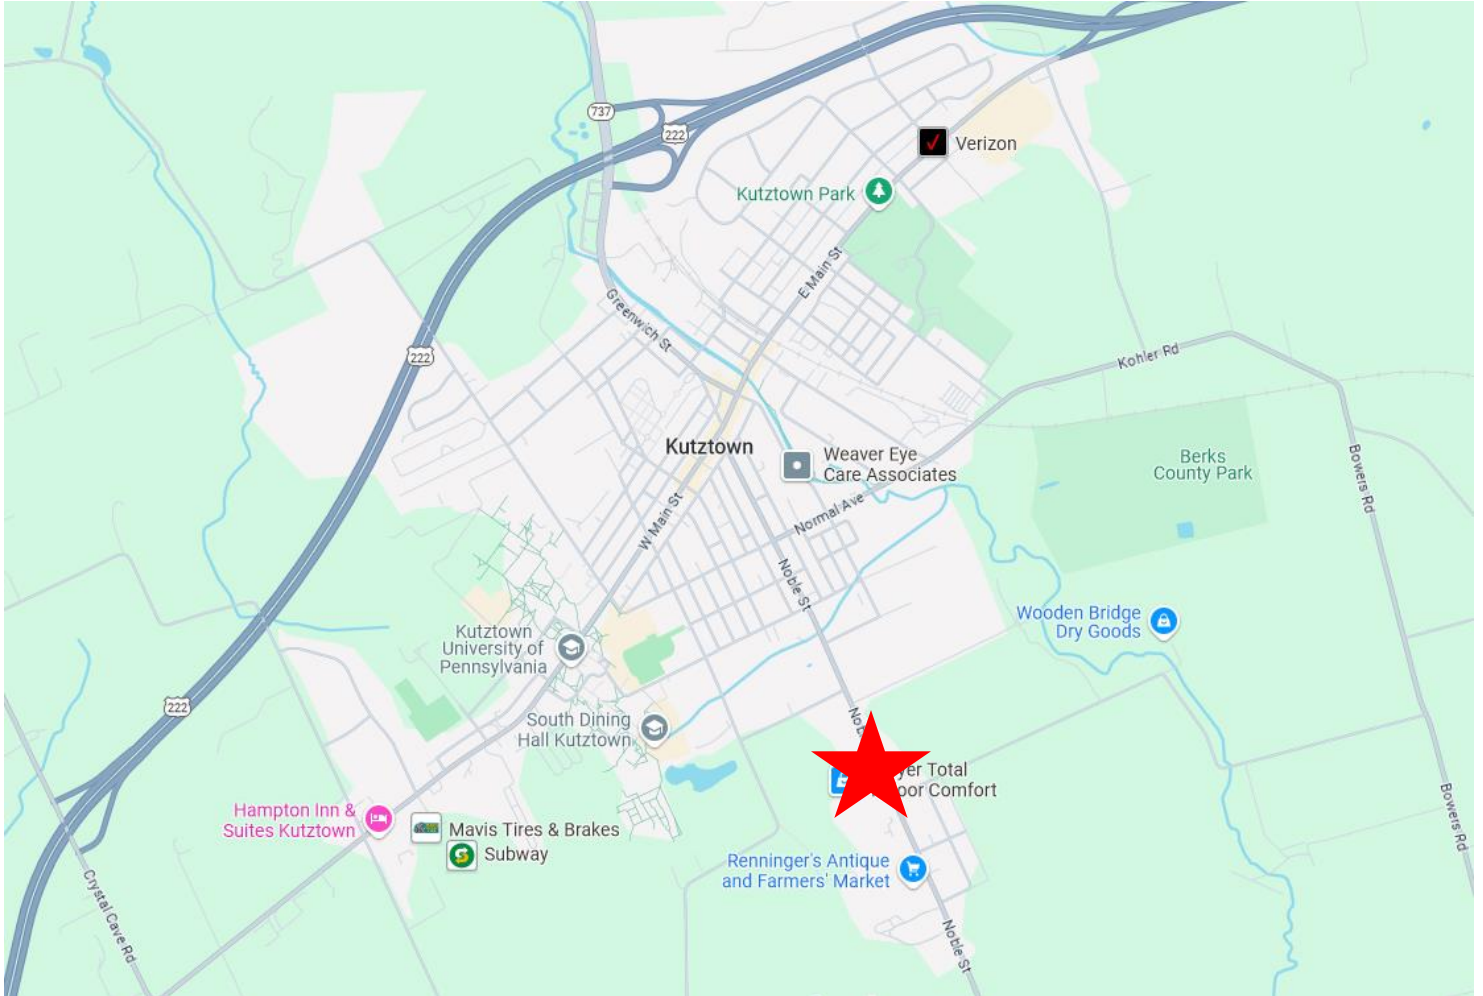

**For Lease
Warehouse
Kutztown, PA 19530**

LOCATION