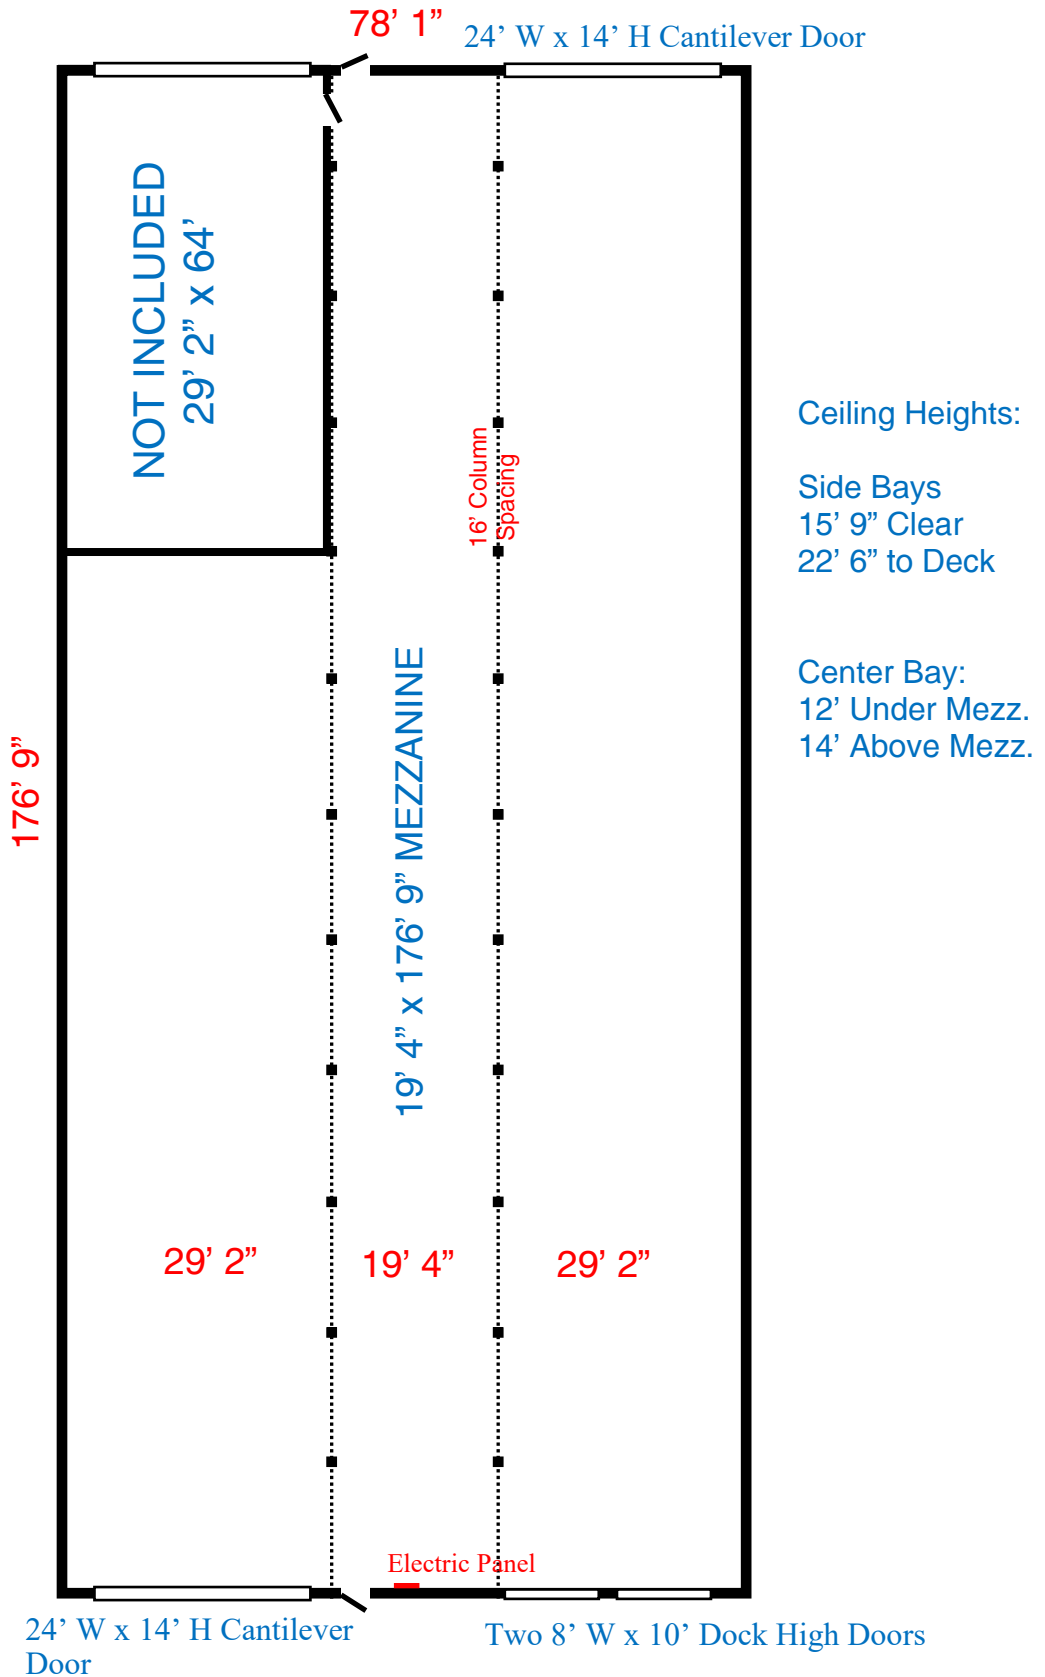

FACT SHEET

GENERAL DATA	
Address:	600 Noble Street Fleetwood, PA 19530 Maxatawny Twp., Berks County
Property Type:	Warehouse, Storage facility. All uses to be compliant to the Township's regulations.
APN:	5453-03-03-1202
Building Size:	13,788 SF Total 11,931 SF Available Mezzanine area not included in the total
Description:	Former Lumberyard Warehouse. Perfect for storage or indoor parking. Pole Building clad with vertical metal panels and metal roof. Clerestory windows above mezzanine. Two rows of 6' x 6" columns run the length of the building with a 3,300 SF mezzanine above for bonus storage. Not insulated, unheated. No bathroom. Large stone/gravel parking lot.
Lot Size:	The Warehouse is situated on a 7.5 acre parcel along with a multi-story Office / Flex Building
Zoning:	C-1 Commercial
Year Built:	1987
Access:	Easy access from Route 222 to Noble Street. The Subject Building sits behind a multi-tenanted commercial building.
Real Estate Taxes:	Included in rate
CAM:	Included in rate
Water & Sewer:	None that serve the building
Electric:	50 Amp service, 120/240 volt, single phase
Delivery:	Vacant, ready for Occupancy

**For Lease
Warehouse
Kutztown, PA 19530**

PHOTOS

**Two 24' Cantilever At-Grade Doors
and Two Truck Docks**

For Lease
Warehouse
Kutztown, PA 19530

FLOOR PLAN

For Lease
Warehouse
Kutztown, PA 19530

PHOTOS

Smooth Concrete Floor
Mezzanine Access