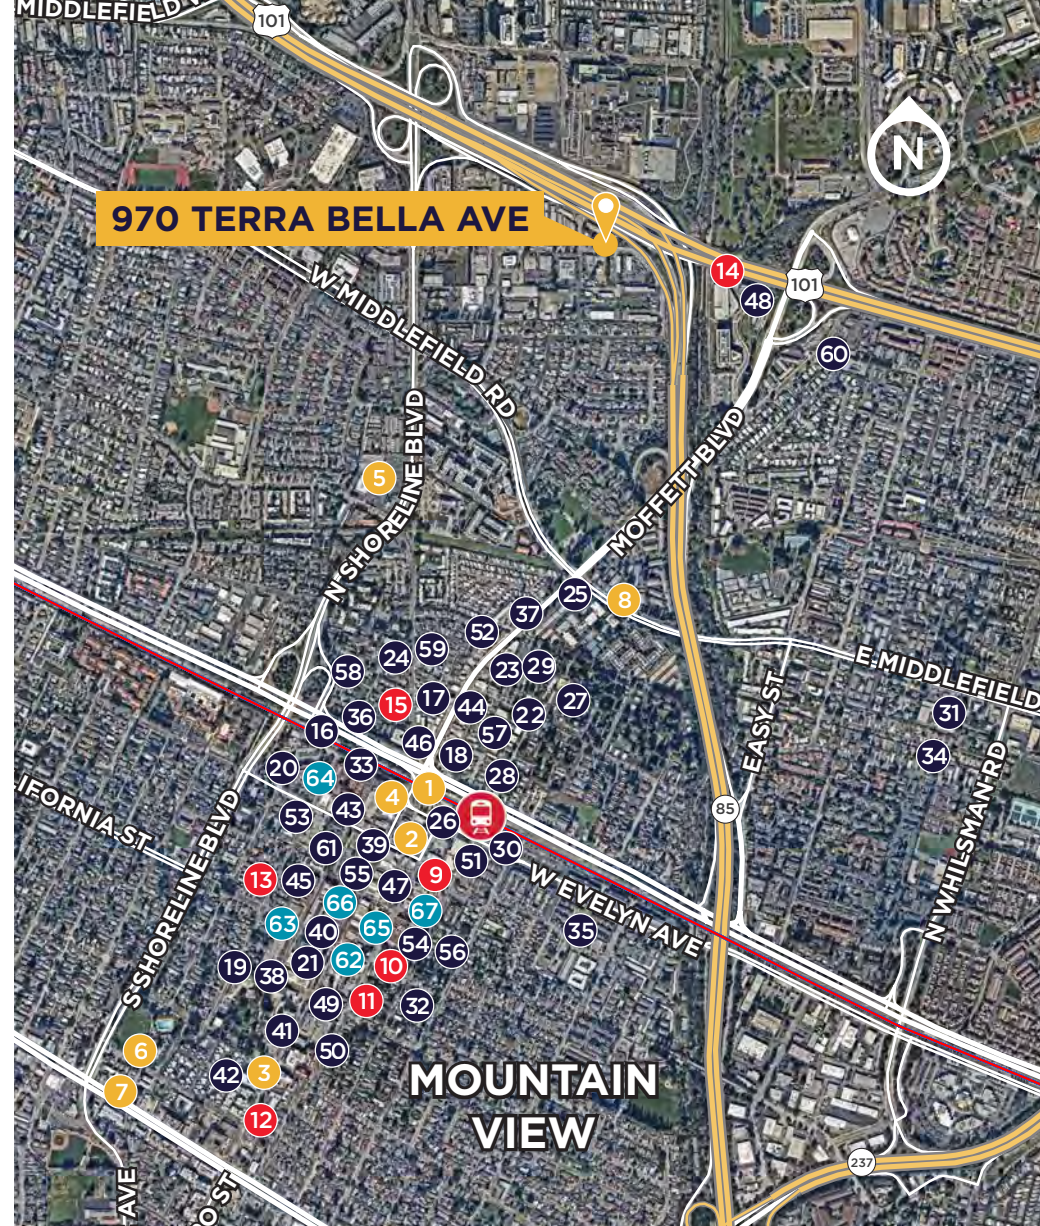

CAFES

9. Cafe 86
10. Dana Street Roasting Company
11. Paris Baguette
12. Sana'a Cafe
13. Sulbing Cafe
14. The Fly-By
15. Verde Tea Cafe

RESTAURANTS

16. 3 Kingdoms Hot Pot
17. Asian Box
18. Blue Line Pizza
19. Cascal
20. Chez TJ
21. Crepevine Restaurants
22. Das Bierhauz - Mountain View
23. Desi Pizza House
24. Doppio Zero Mountain View
25. El Califas Tacos
26. Eureka!
27. Fast Pizza Delivery
28. Fu Lam Mum
29. Happy Lamb Hot Pot
30. Hummus Mediterranean Kitchen
31. Joy Sushi
32. Kakaroto Japanese Restaurant
33. Katsu
34. Khao Kang Thai Kitchen
35. La Fiesta Restaurant
36. La Fontaine Restaurant
37. Los Portales
38. Ludwig's Biergarten
39. Maison Alyzee
40. Mantra India
41. Masa Sushi Japan
42. Mediterranean Grill House
43. Mifen101
44. Oren's Hummus
45. Pho To Chau999
46. Ramen Izakaya Yu-Gen

47. Ristorante Don Giovanni
48. Roger Bar & Restaurant
49. Rootstock Wine Bar
50. Scratch
51. Season's Noodles & Dumplings Garden
52. Shana Thai Restaurant
53. Steins Beer Garden & Restaurant
54. Superhot Hotpot & Korean BBQ
55. Sushi Arashi
56. Sushi Tomi
57. Taqueria 3 Hermanos
58. Udon Mugizo - Mountain View
59. Vaso Azzurro Ristorante
60. Wagon Wheel BBQ
61. Zhangliang Malatang

SHOPPING

62. Bloomsgiving
63. East West Bookshop
64. Next Level Board Game
65. Therapy Stores
66. CVS
67. Ava's Marke

CONTACT

Scott O'Brien
+1 650 320 0296
scott.obrien@cushwake.com
Lic. #01339087

Miki Correa
+1 408 642 0826
miki.correa@cushwake.com
Lic. #01718959

525 University Avenue
Suite 220
Palo Alto, CA 94301
+1 650 852 1200
cushmanwakefield.com