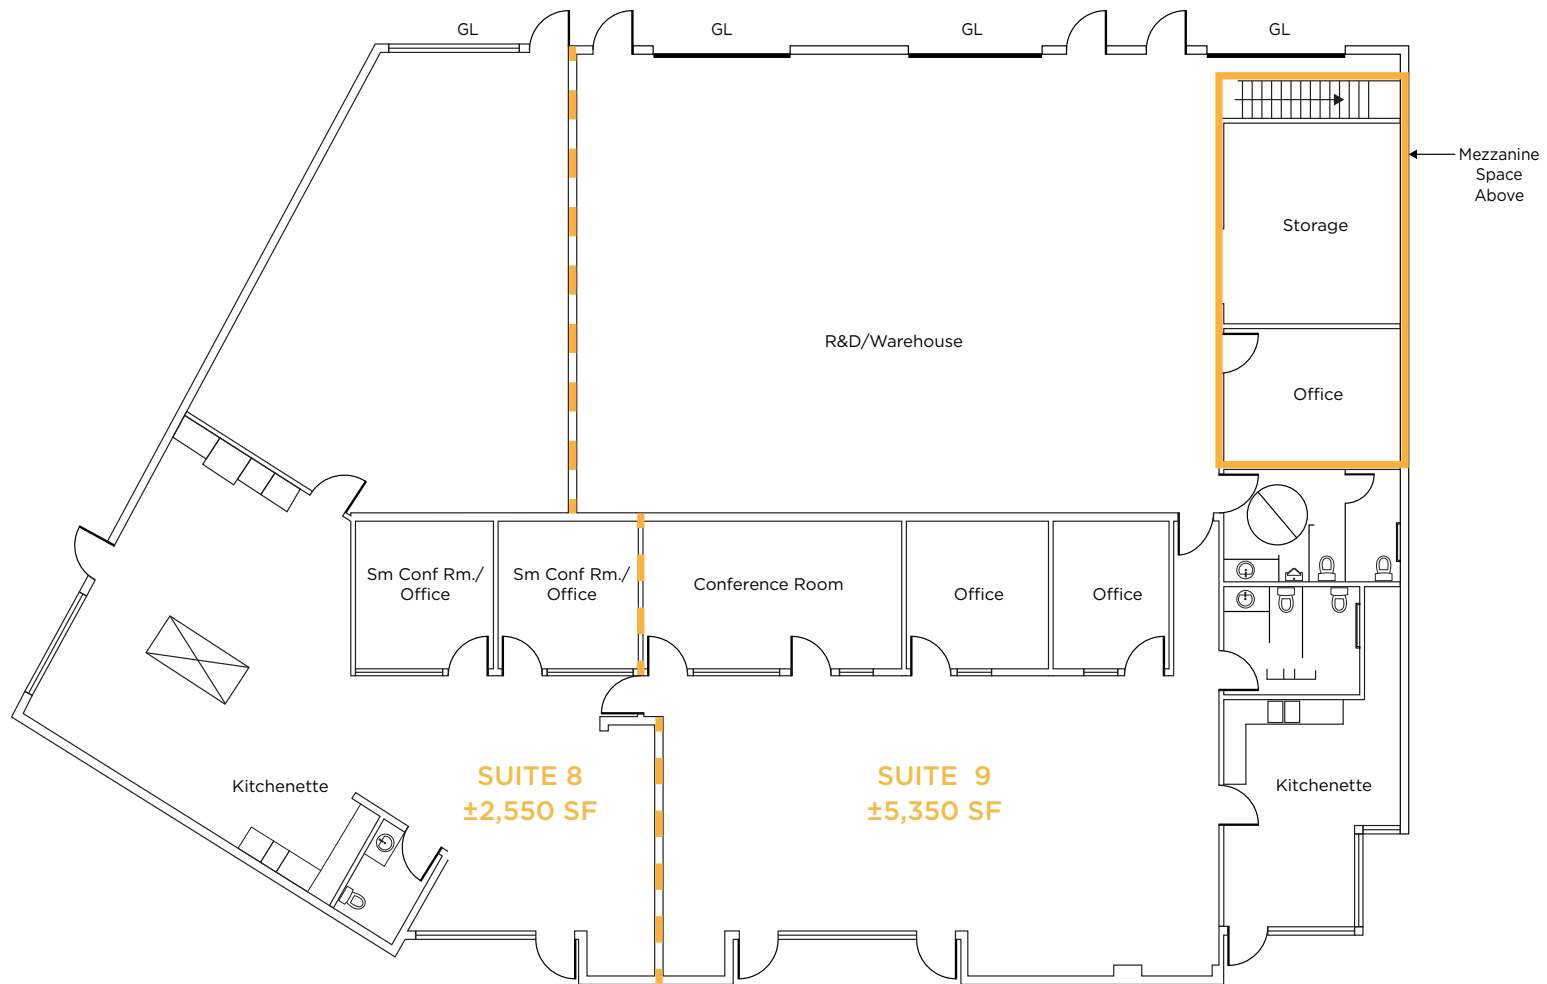

FOR LEASE ±960 - ±7,900 SF

970 TERRA BELLA AVENUE

MOUNTAIN VIEW, CA

PROPERTY HIGHLIGHTS

SUITE 1 | ±960 SF

- Private office
- In suite restroom
- Grade level roll up door
- Clear height 15'11"
- 100 - 200 amps to each suite, 120/ 208 volt, 3-phase 4-wire
- Easy access to Highways 85 & 101

FLOOR PLAN

PROPERTY HIGHLIGHTS

SUITE 8 | ±2,550 SF

- 2 private offices
- Open floor plan with natural light
- In suite restroom
- Kitchenette with dishwasher
- Grade level roll up door
- 100 - 200 amps to each suite, 120/ 208 volt, 3-phase 4-wire
- Can be combined with Suite 9 for 7,900 SF
- Warehouse clear height 23'10"
- Easy access to Highways 85 & 101

FLOOR PLAN

PROPERTY HIGHLIGHTS

SUITE 9 | ±5,350 SF

- 3 private offices, conference room, kitchen
- Large warehouse/R&D space
- Storage area in warehouse/R&D area
- In suite restrooms
- Grade level roll up door
- Can be combined with Suite 8 for 7,900 SF
- 100 - 200 amps to each suite, 120/ 208 volt, 3-phase 4-wire
- Warehouse clear height 23'10"
- Easy access to Highways 85 & 101

FLOOR PLAN

FLOOR PLAN

SUITE 8 & 9 | ±7,900 SF

AMENITIES MAP

BAKERIES

1. Alexander's Patisserie
2. Hong Kong Bakery and Cafe
3. Le Boulanger
4. Maison Alyzee
5. Mr Cake Plus
6. Passage To India
7. Passage to India Bakery
8. Whole Grain Connection