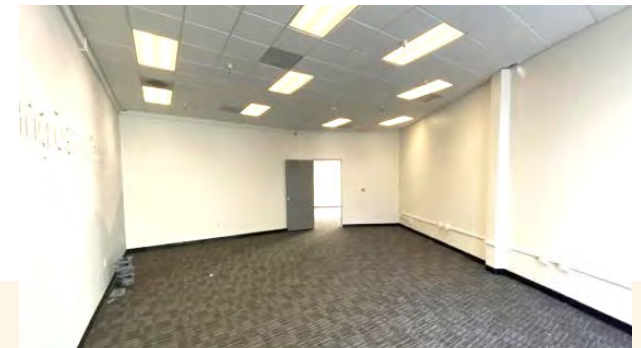

FOR LEASE ±960 - ±7,900 SF

970 TERRA BELLA AVENUE

MOUNTAIN VIEW, CA

PROPERTY HIGHLIGHTS

SUITE 1 | ±960 SF

- Private office
- In suite restroom
- Grade level roll up door
- Clear height 15'11"
- 100 - 200 amps to each suite, 120/ 208 volt, 3-phase 4-wire
- Easy access to Highways 85 & 101

FLOOR PLAN

PROPERTY HIGHLIGHTS

SUITE 8 | ±2,550 SF

- 2 private offices
- Open floor plan with natural light
- In suite restroom
- Kitchenette with dishwasher
- Grade level roll up door
- 100 - 200 amps to each suite, 120/ 208 volt, 3-phase 4-wire
- Can be combined with Suite 9 for 7,900 SF
- Warehouse clear height 23'10"
- Easy access to Highways 85 & 101

FLOOR PLAN

PROPERTY HIGHLIGHTS

SUITE 9 | ±5,350 SF

- 3 private offices, conference room, kitchen
- Large warehouse/R&D space
- Storage area in warehouse/R&D area
- In suite restrooms
- Grade level roll up door
- Can be combined with Suite 8 for 7,900 SF
- 100 - 200 amps to each suite, 120/ 208 volt, 3-phase 4-wire
- Warehouse clear height 23'10"
- Easy access to Highways 85 & 101