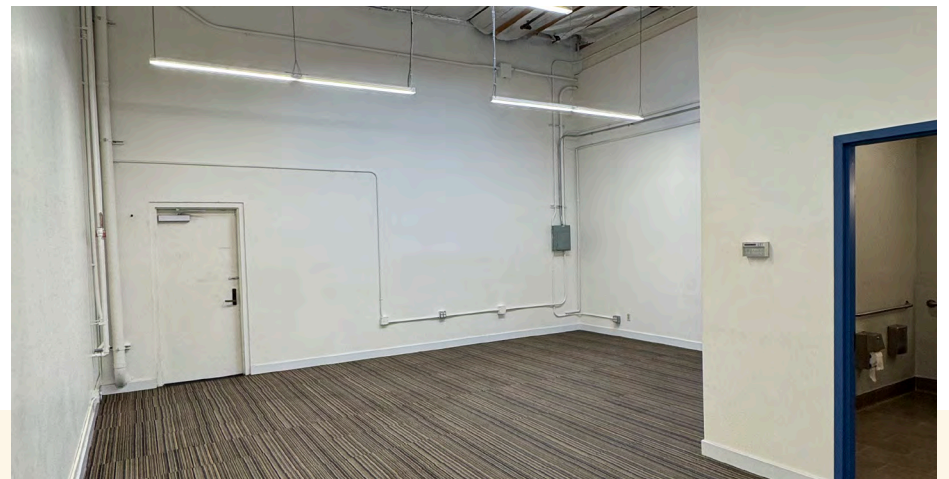

FOR LEASE ±960 - ±7,900 SF

970 TERRA BELLA AVENUE

MOUNTAIN VIEW, CA

PROPERTY HIGHLIGHTS

SUITE 1 | ±960 SF

- Private office
- In suite restroom
- Grade level roll up door
- Clear height 15'11"
- 100 - 200 amps to each suite, 120/ 208 volt, 3-phase 4-wire
- Easy access to Highways 85 & 101

FLOOR PLAN

PROPERTY HIGHLIGHTS

SUITE 8 | ±2,550 SF

- 2 private offices
- Open floor plan with natural light
- In suite restroom
- Kitchenette with dishwasher
- Grade level roll up door
- 100 - 200 amps to each suite, 120/ 208 volt, 3-phase 4-wire
- Can be combined with Suite 9 for 7,900 SF
- Warehouse clear height 23'10"
- Easy access to Highways 85 & 101

FLOOR PLAN

PROPERTY HIGHLIGHTS

SUITE 9 | ±5,350 SF

- 3 private offices, conference room, kitchen
- Large warehouse/R&D space
- Storage area in warehouse/R&D area
- In suite restrooms
- Grade level roll up door
- Can be combined with Suite 8 for 7,900 SF
- 100 - 200 amps to each suite, 120/ 208 volt, 3-phase 4-wire
- Warehouse clear height 23'10"
- Easy access to Highways 85 & 101