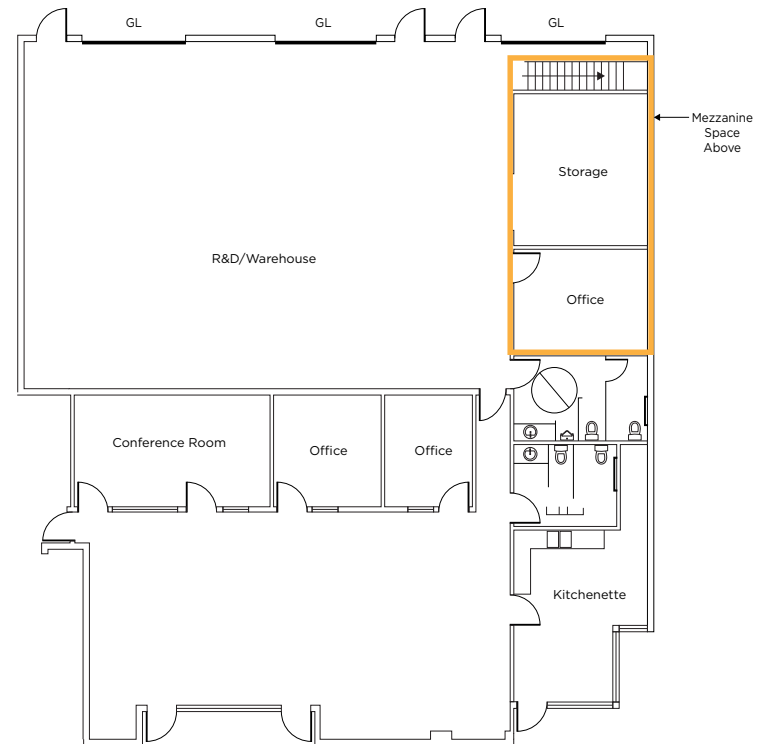

FOR LEASE ±960 - ±7,900 SF

970 TERRA BELLA AVENUE

MOUNTAIN VIEW, CA

PROPERTY HIGHLIGHTS

SUITE 1 | ±960 SF

- Private office
- In suite restroom
- Grade level roll up door
- Clear height 15'11"
- 100 - 200 amps to each suite, 120/ 208 volt, 3-phase 4-wire
- Easy access to Highways 85 & 101

FLOOR PLAN

PROPERTY HIGHLIGHTS

SUITE 8 | ±2,550 SF

- 2 private offices
- Open floor plan with natural light
- In suite restroom
- Kitchenette with dishwasher
- Grade level roll up door
- 100 - 200 amps to each suite, 120/ 208 volt, 3-phase 4-wire
- Can be combined with Suite 9 for 7,900 SF
- Warehouse clear height 23'10"
- Easy access to Highways 85 & 101

FLOOR PLAN

PROPERTY HIGHLIGHTS

SUITE 9 | ±5,350 SF

- 3 private offices, conference room, kitchen
- Large warehouse/R&D space
- Storage area in warehouse/R&D area
- In suite restrooms
- Grade level roll up door
- Can be combined with Suite 8 for 7,900 SF
- 100 - 200 amps to each suite, 120/ 208 volt, 3-phase 4-wire
- Warehouse clear height 23'10"
- Easy access to Highways 85 & 101

FLOOR PLAN

FLOOR PLAN

SUITE 8 & 9 | ±7,900 SF

AMENITIES MAP

BAKERIES

1. Alexander's Patisserie
2. Hong Kong Bakery and Cafe
3. Le Boulanger
4. Maison Alyzee
5. Mr Cake Plus
6. Passage To India
7. Passage to India Bakery
8. Whole Grain Connection