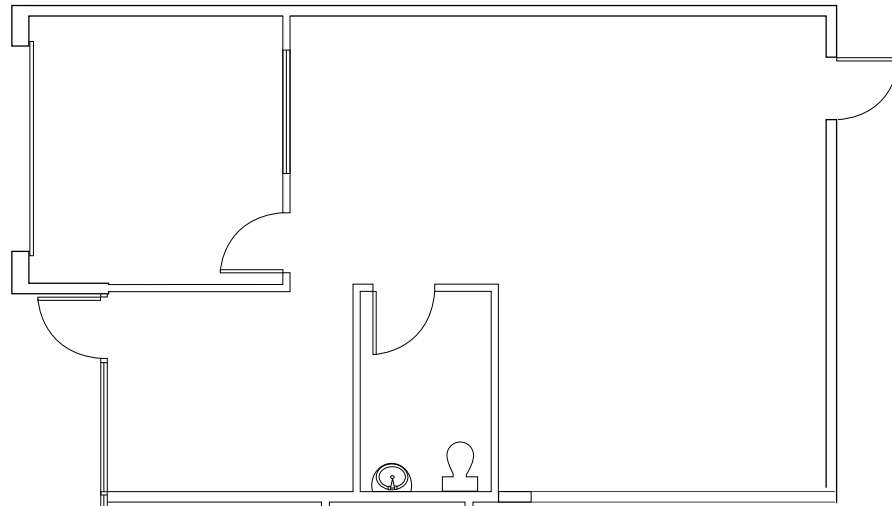

FOR LEASE ±960 - ±7,900 SF

970 TERRA BELLA AVENUE

MOUNTAIN VIEW, CA

PROPERTY HIGHLIGHTS

SUITE 1 | ±960 SF

- Private office
- In suite restroom
- Grade level roll up door
- Clear height 15'11"
- 100 - 200 amps to each suite, 120/ 208 volt, 3-phase 4-wire
- Easy access to Highways 85 & 101

FLOOR PLAN

PROPERTY HIGHLIGHTS

SUITE 8 | ±2,550 SF

- 2 private offices
- Open floor plan with natural light
- In suite restroom
- Kitchenette with dishwasher
- Grade level roll up door
- 100 - 200 amps to each suite, 120/ 208 volt, 3-phase 4-wire
- Can be combined with Suite 9 for 7,900 SF
- Warehouse clear height 23'10"
- Easy access to Highways 85 & 101

FLOOR PLAN

PROPERTY HIGHLIGHTS

SUITE 9 | ±5,350 SF

- 3 private offices, conference room, kitchen
- Large warehouse/R&D space
- Storage area in warehouse/R&D area
- In suite restrooms
- Grade level roll up door
- Can be combined with Suite 8 for 7,900 SF
- 100 - 200 amps to each suite, 120/ 208 volt, 3-phase 4-wire
- Warehouse clear height 23'10"
- Easy access to Highways 85 & 101