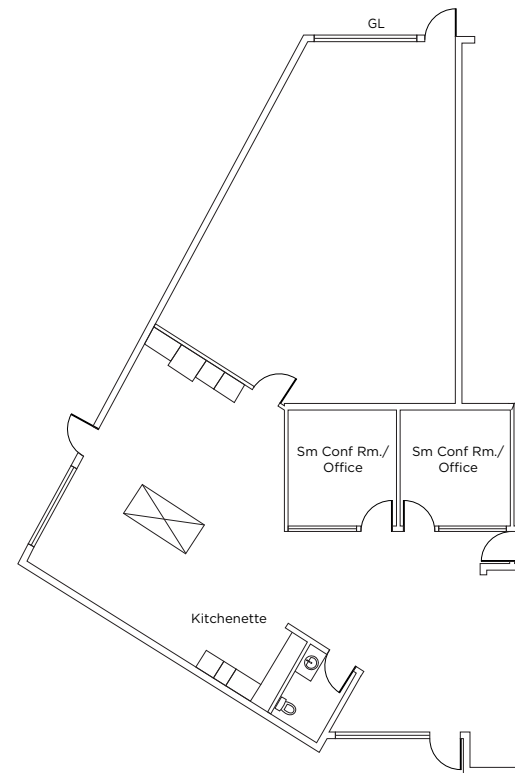

FOR LEASE ±960 - ±7,900 SF

970 TERRA BELLA AVENUE

MOUNTAIN VIEW, CA

PROPERTY HIGHLIGHTS

SUITE 1 | ±960 SF

- Private office
- In suite restroom
- Grade level roll up door
- Clear height 15'11"
- 100 - 200 amps to each suite, 120/ 208 volt, 3-phase 4-wire
- Easy access to Highways 85 & 101

FLOOR PLAN

PROPERTY HIGHLIGHTS

SUITE 8 | ±2,550 SF

- 2 private offices
- Open floor plan with natural light
- In suite restroom
- Kitchenette with dishwasher
- Grade level roll up door
- 100 - 200 amps to each suite, 120/ 208 volt, 3-phase 4-wire
- Can be combined with Suite 9 for 7,900 SF
- Warehouse clear height 23'10"
- Easy access to Highways 85 & 101

FLOOR PLAN

PROPERTY HIGHLIGHTS

SUITE 9 | ±5,350 SF

- 3 private offices, conference room, kitchen
- Large warehouse/R&D space
- Storage area in warehouse/R&D area
- In suite restrooms
- Grade level roll up door
- Can be combined with Suite 8 for 7,900 SF
- 100 - 200 amps to each suite, 120/ 208 volt, 3-phase 4-wire
- Warehouse clear height 23'10"
- Easy access to Highways 85 & 101

FLOOR PLAN

FLOOR PLAN

SUITE 8 & 9 | ±7,900 SF

AMENITIES MAP

BAKERIES

1. Alexander's Patisserie
2. Hong Kong Bakery and Cafe
3. Le Boulanger
4. Maison Alyzee
5. Mr Cake Plus
6. Passage To India
7. Passage to India Bakery
8. Whole Grain Connection