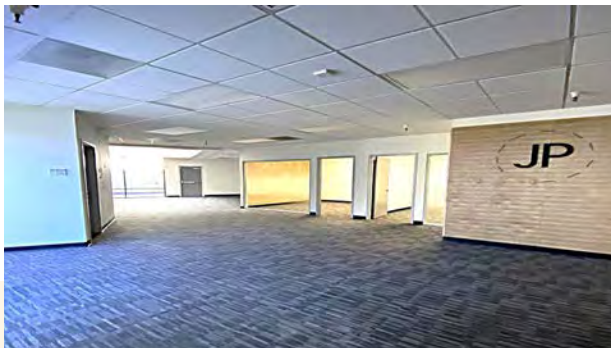

FOR LEASE ±960 - ±7,900 SF

970 TERRA BELLA AVENUE

MOUNTAIN VIEW, CA

PROPERTY HIGHLIGHTS

SUITE 1 | ±960 SF

- Private office
- In suite restroom
- Grade level roll up door
- Clear height 15'11"
- 100 - 200 amps to each suite, 120/ 208 volt, 3-phase 4-wire
- Easy access to Highways 85 & 101

FLOOR PLAN

PROPERTY HIGHLIGHTS

SUITE 8 | ±2,550 SF

- 2 private offices
- Open floor plan with natural light
- In suite restroom
- Kitchenette with dishwasher
- Grade level roll up door
- 100 - 200 amps to each suite, 120/ 208 volt, 3-phase 4-wire
- Can be combined with Suite 9 for 7,900 SF
- Warehouse clear height 23'10"
- Easy access to Highways 85 & 101

FLOOR PLAN

PROPERTY HIGHLIGHTS

SUITE 9 | ±5,350 SF

- 3 private offices, conference room, kitchen
- Large warehouse/R&D space
- Storage area in warehouse/R&D area
- In suite restrooms
- Grade level roll up door
- Can be combined with Suite 8 for 7,900 SF
- 100 - 200 amps to each suite, 120/ 208 volt, 3-phase 4-wire
- Warehouse clear height 23'10"
- Easy access to Highways 85 & 101