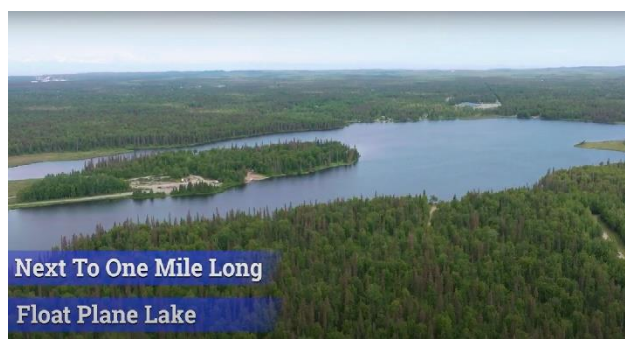

Drone Video Available

108 Acres in Alaska at Salamatof Airpark

Welcome to Salamatof Airpark in Nikiski! Enjoy the beauty of Alaska just 20 minutes from Anchorage. The property consists of 12 subdivided lots with airstrip access plus 78 acres of pristine undeveloped land. The subdivided lots are 7 one acre lots and 5 five acre lots. The 2500 foot airstrip and the floatplane dock at Salamatof Lake provide easy access to your property. The HOA maintains the airstrip and the borough maintains the roads. All utilities are nearby. The undeveloped 78 acres are a great opportunity for more aviation lots or a separate development. Enjoy fishing and rafting on the world-famous Kenai River, hunting and bear watching just 20 minutes from Anchorage! Asking $1,100,000.

Johannes Rath

Cell: 480.612.4958

Email: Johannes@rathaz.com

Website: www.rathaz.com