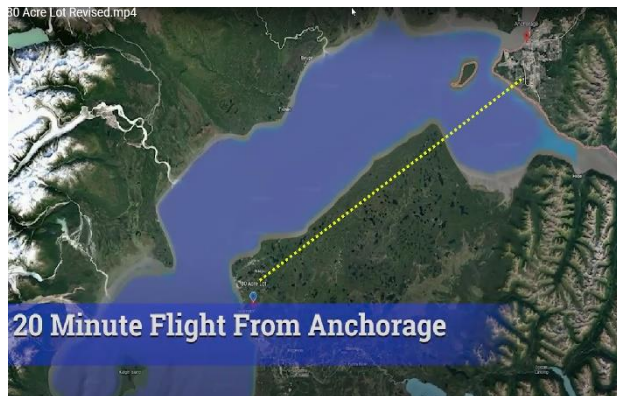

# 108 Acres in Alaska at Salamatof Airpark

Welcome to Salamatof Airpark in Nikiski! Enjoy the beauty of Alaska just 20 minutes from Anchorage. The property consists of 12 subdivided lots with airstrip access plus 78 acres of pristine undeveloped land. The subdivided lots are 7 one acre lots and 5 five acre lots. The 2500 foot airstrip and the floatplane dock at Salamatof Lake provide easy access to your property. The HOA maintains the airstrip and the borough maintains the roads. All utilities are nearby. The undeveloped 78 acres are a great opportunity for more aviation lots or a separate development. Enjoy fishing and rafting on the world-famous Kenai River, hunting and bear watching just 20 minutes from Anchorage! Asking \$1,100,000.